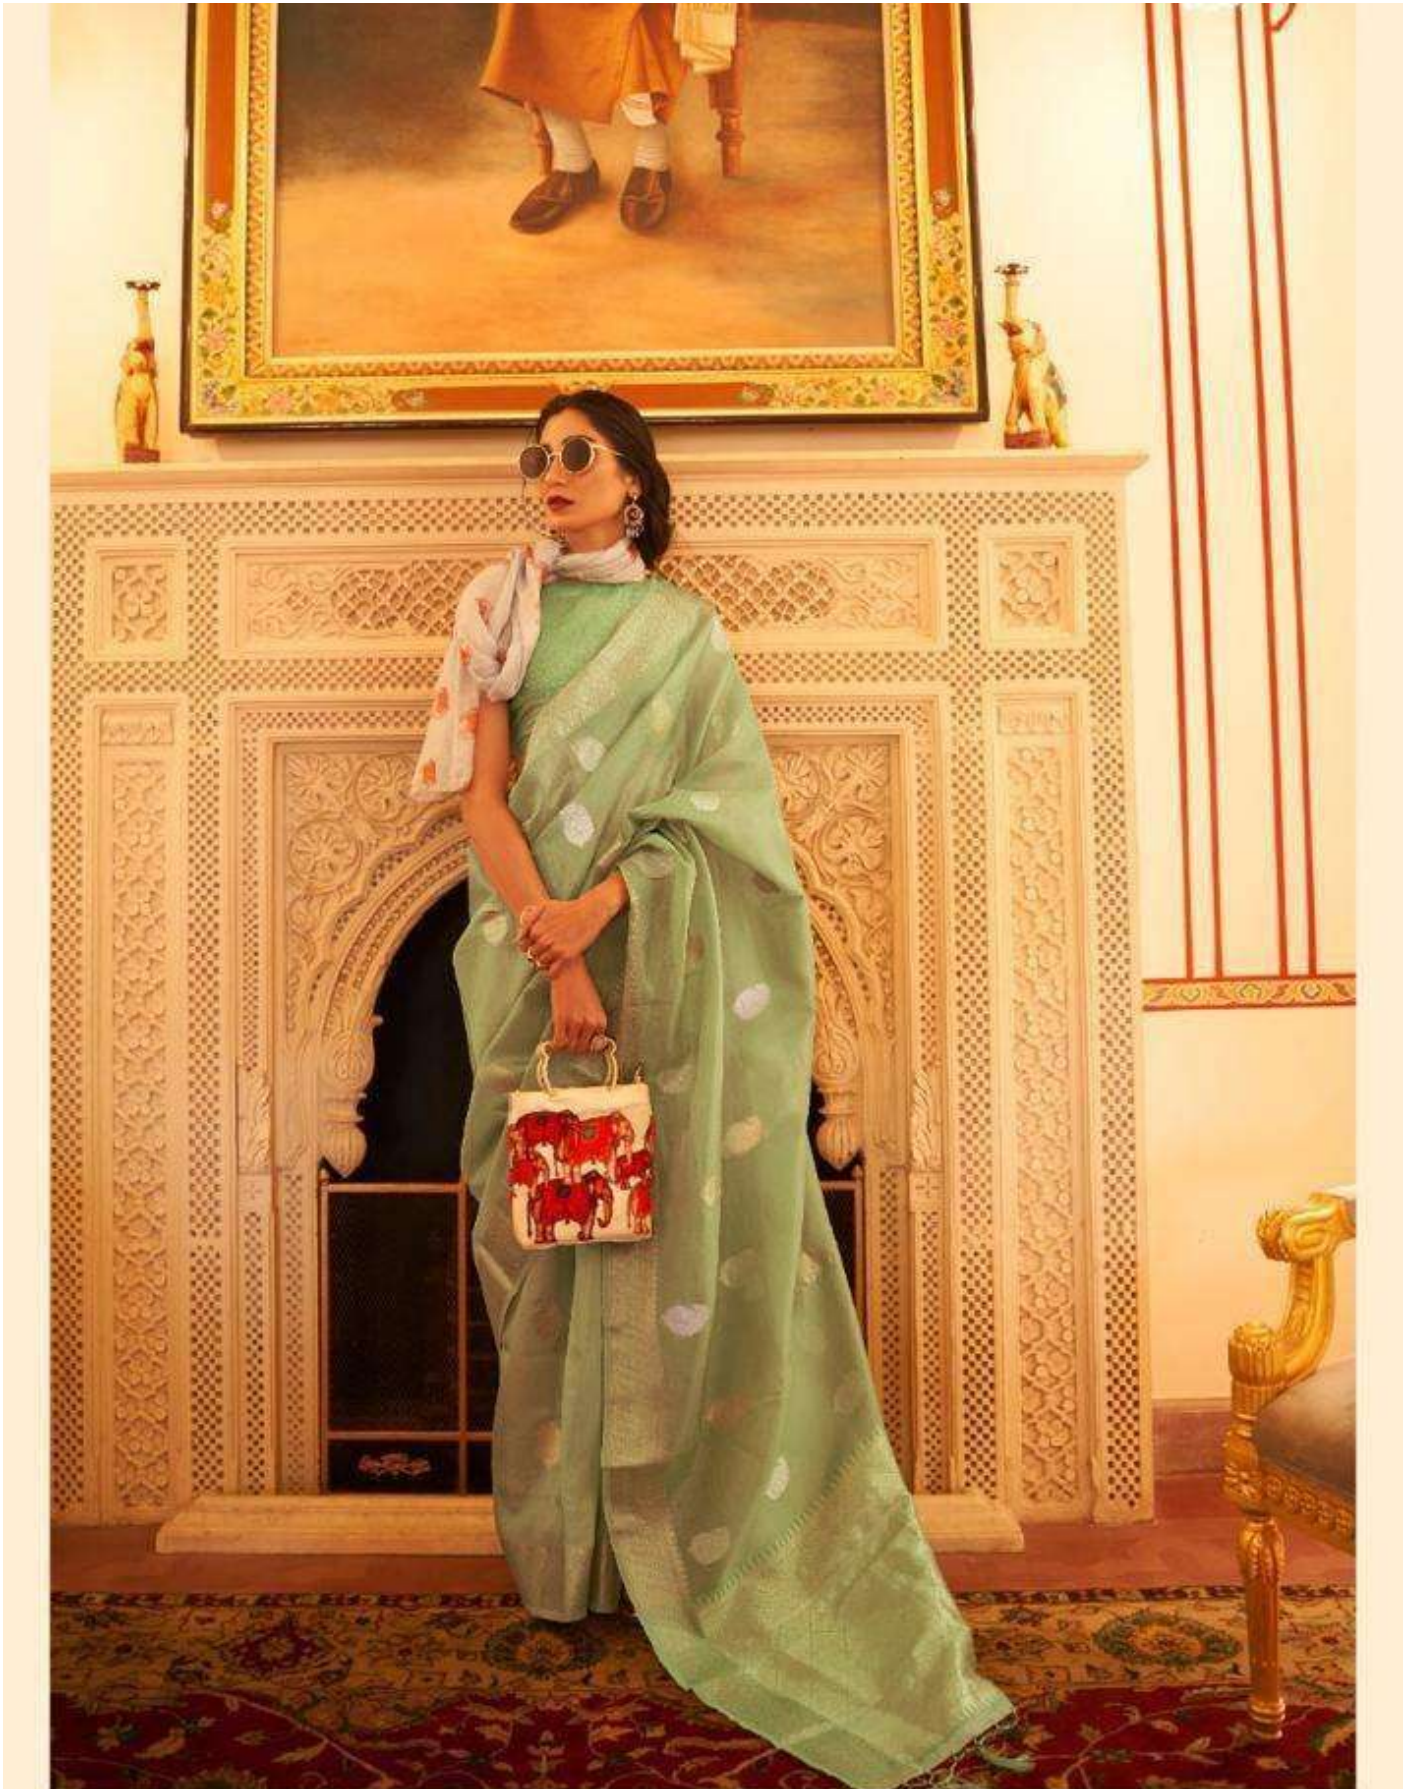

RAJTEX
Indiagine
Pattasarees | Lehngas | Sarees

KAHIRA TISSUE'
TISSUE ZARI ORGANZA WEAVING SAREES

218001

RAJTEX
Indiagine
Prestigious | Legendary | 50 Years

KAHIRA TISSUE'
TISSUE ZARI ORGANZA WEAVING SAREES