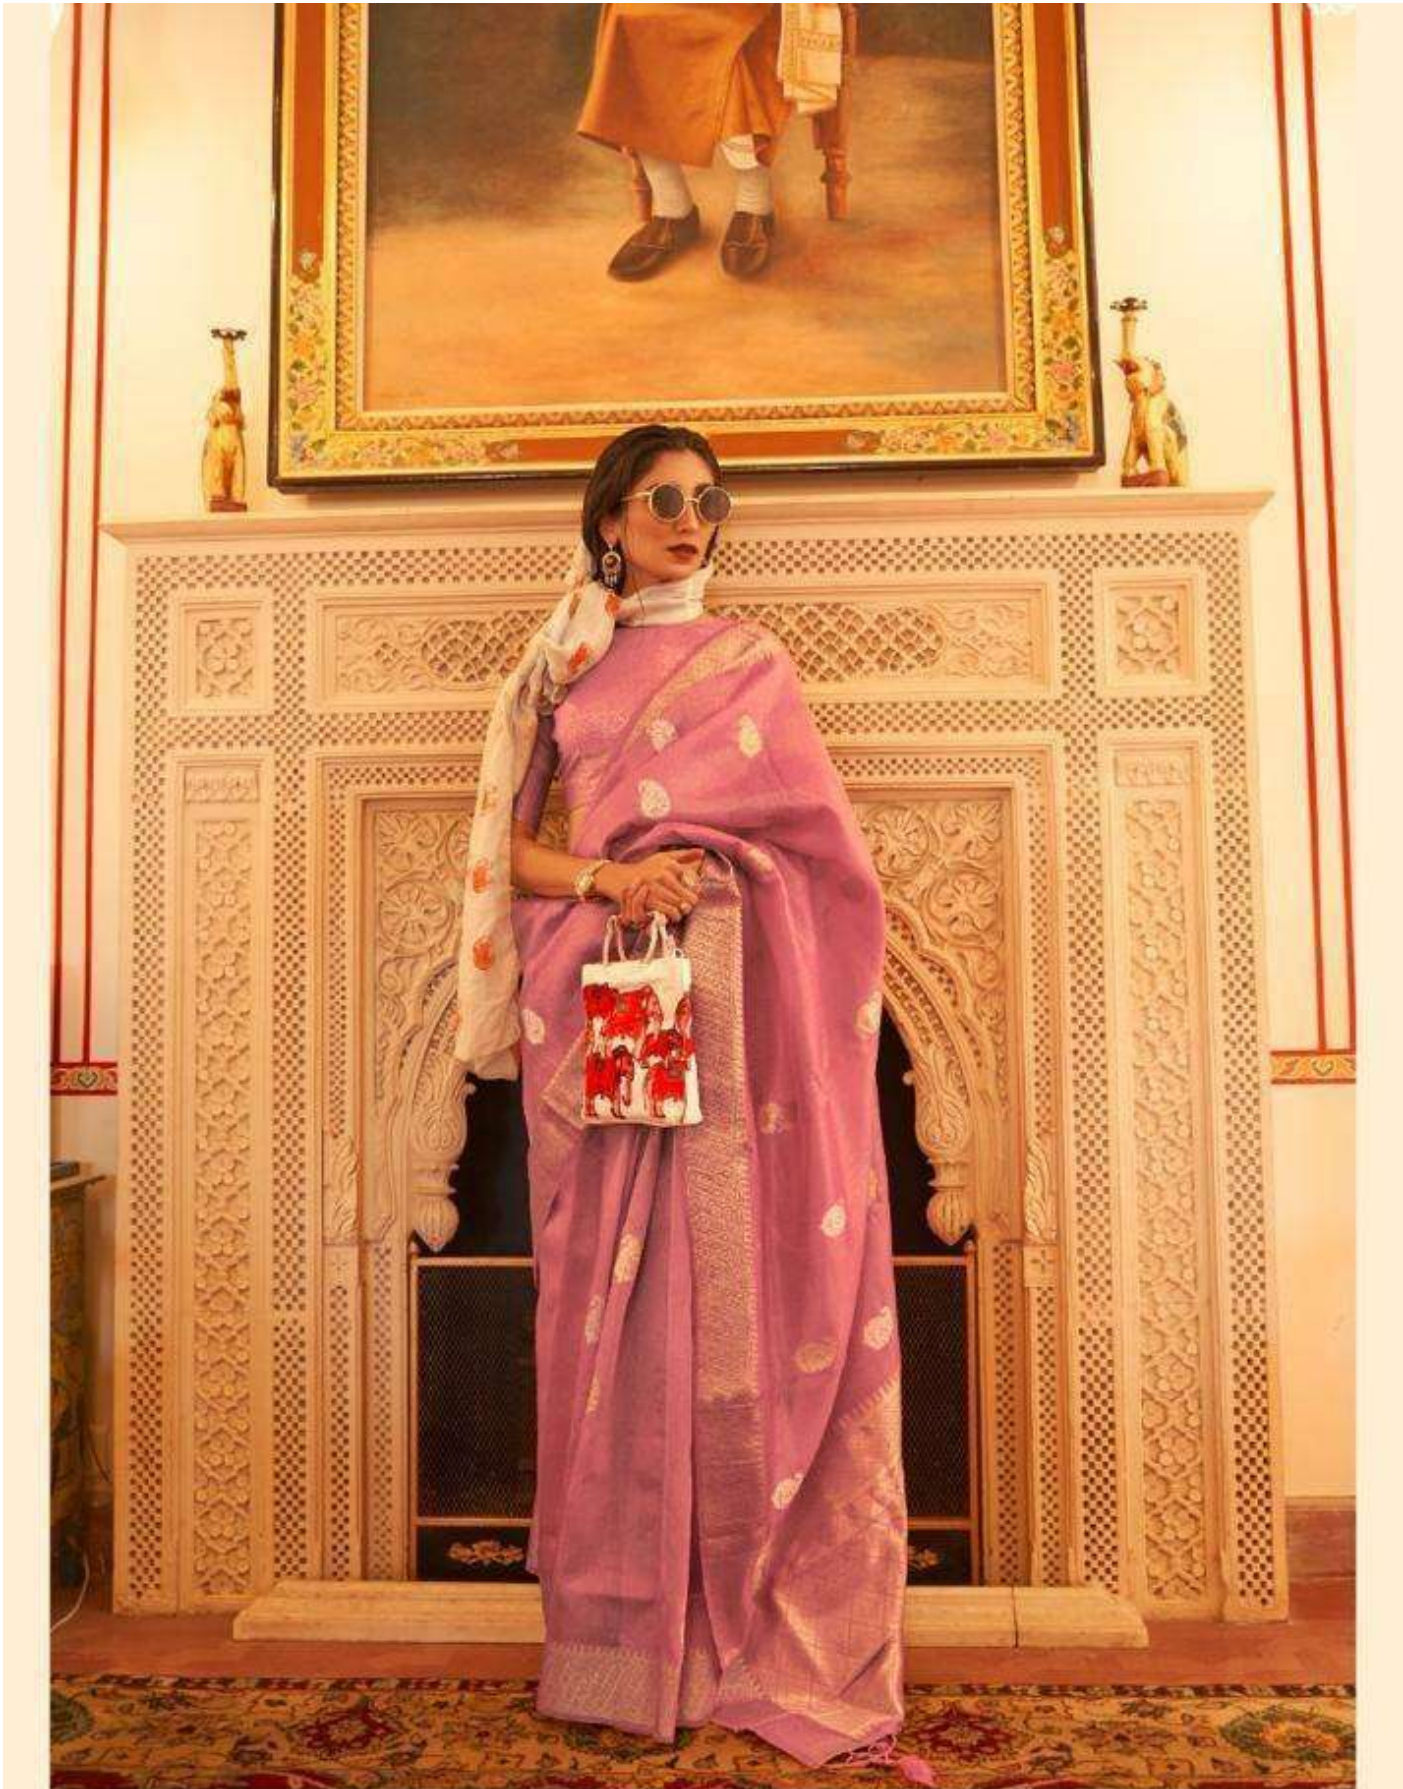

RAJTEX
Indiagine
Pestunates | Lehenda | 50 sarees

KAHIRA TISSUE'
TISSUE ZARI ORGANZA WEAVING SAREES

218006