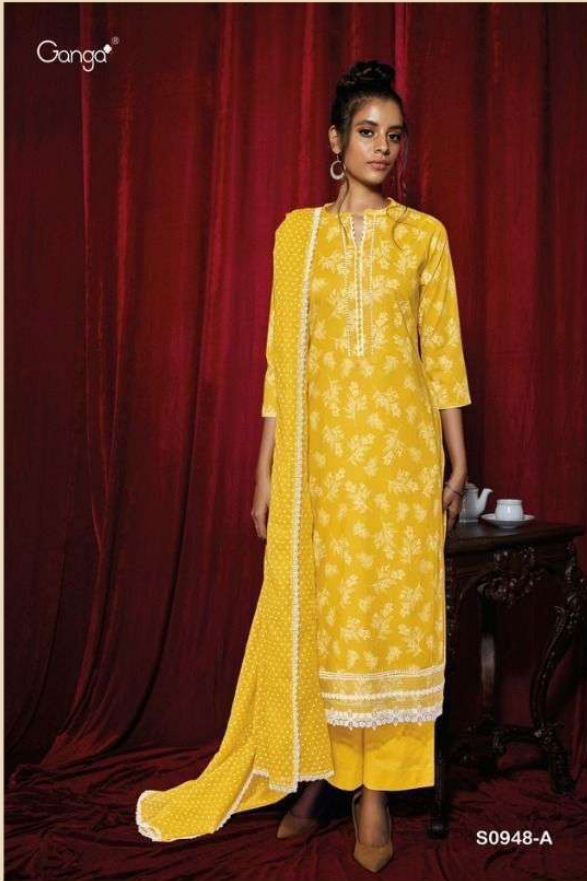

Ganga®

S0948-D

Ganga®

D.NO.S0948
RABTA

PRODUCT NAME	RABTA
D.NO.	S0948
DESCRIPTION	<p>TOP PREMIUM COTTON PRINTED WITH EMBROIDERY & SCHIFFLY EMBROIDERY LACE</p> <p>BOTTOM PREMIUM COTTON SOLID</p> <p>DUPATTA FINEST COTTON KOTTA WITH WHITE INK PRINTED & SCHIFFLY LACE</p>
HSN CODE	520851
WHOLESALE PRICE	1470/- EACH+GST(EXTRA)