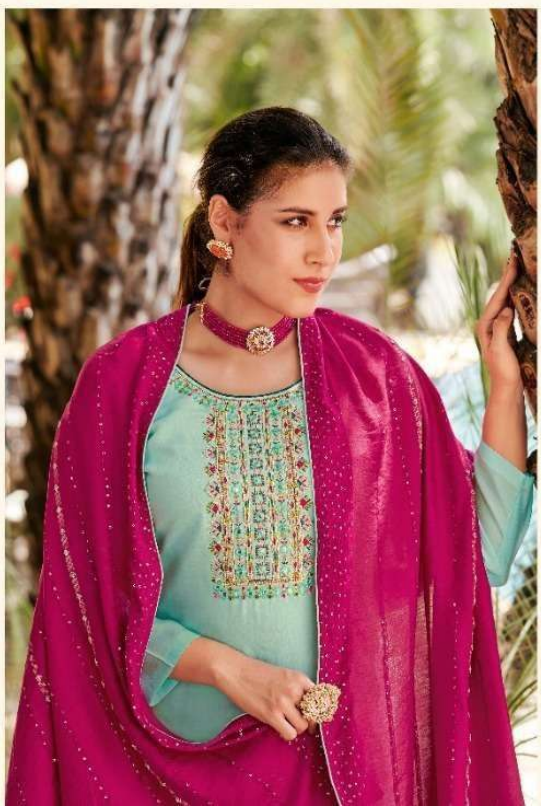

THE HOUSE OF AARIN
0982