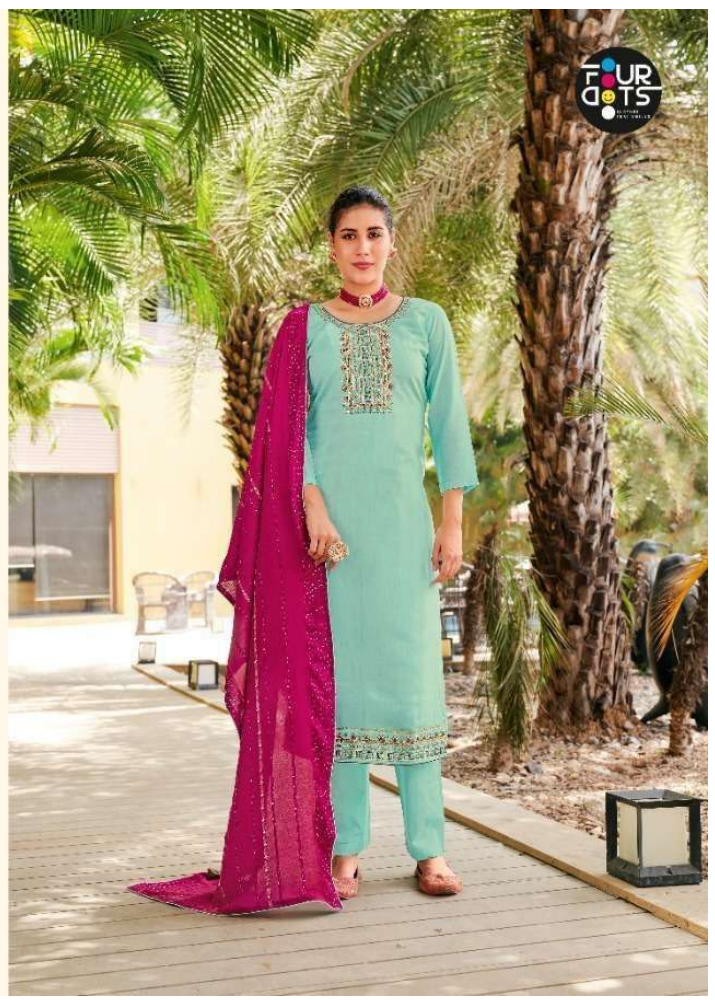

THE HOUSE OF AARIN
0982