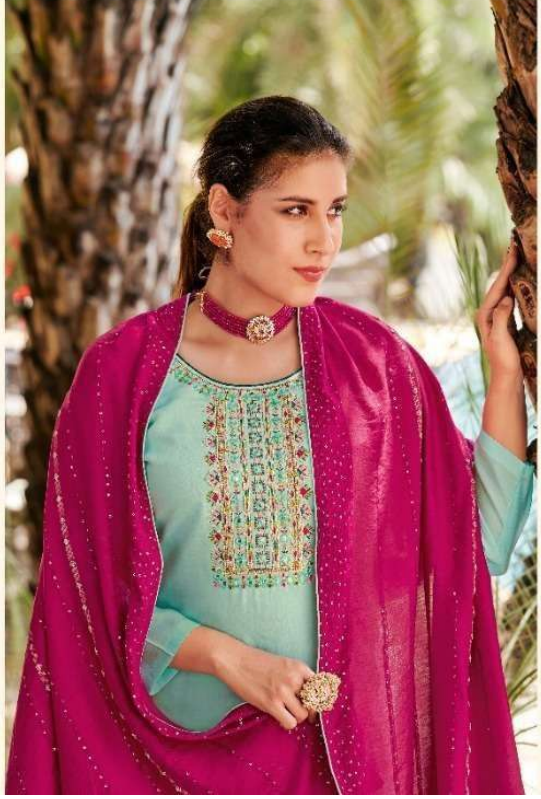

THE HOUSE OF AARIN
0982