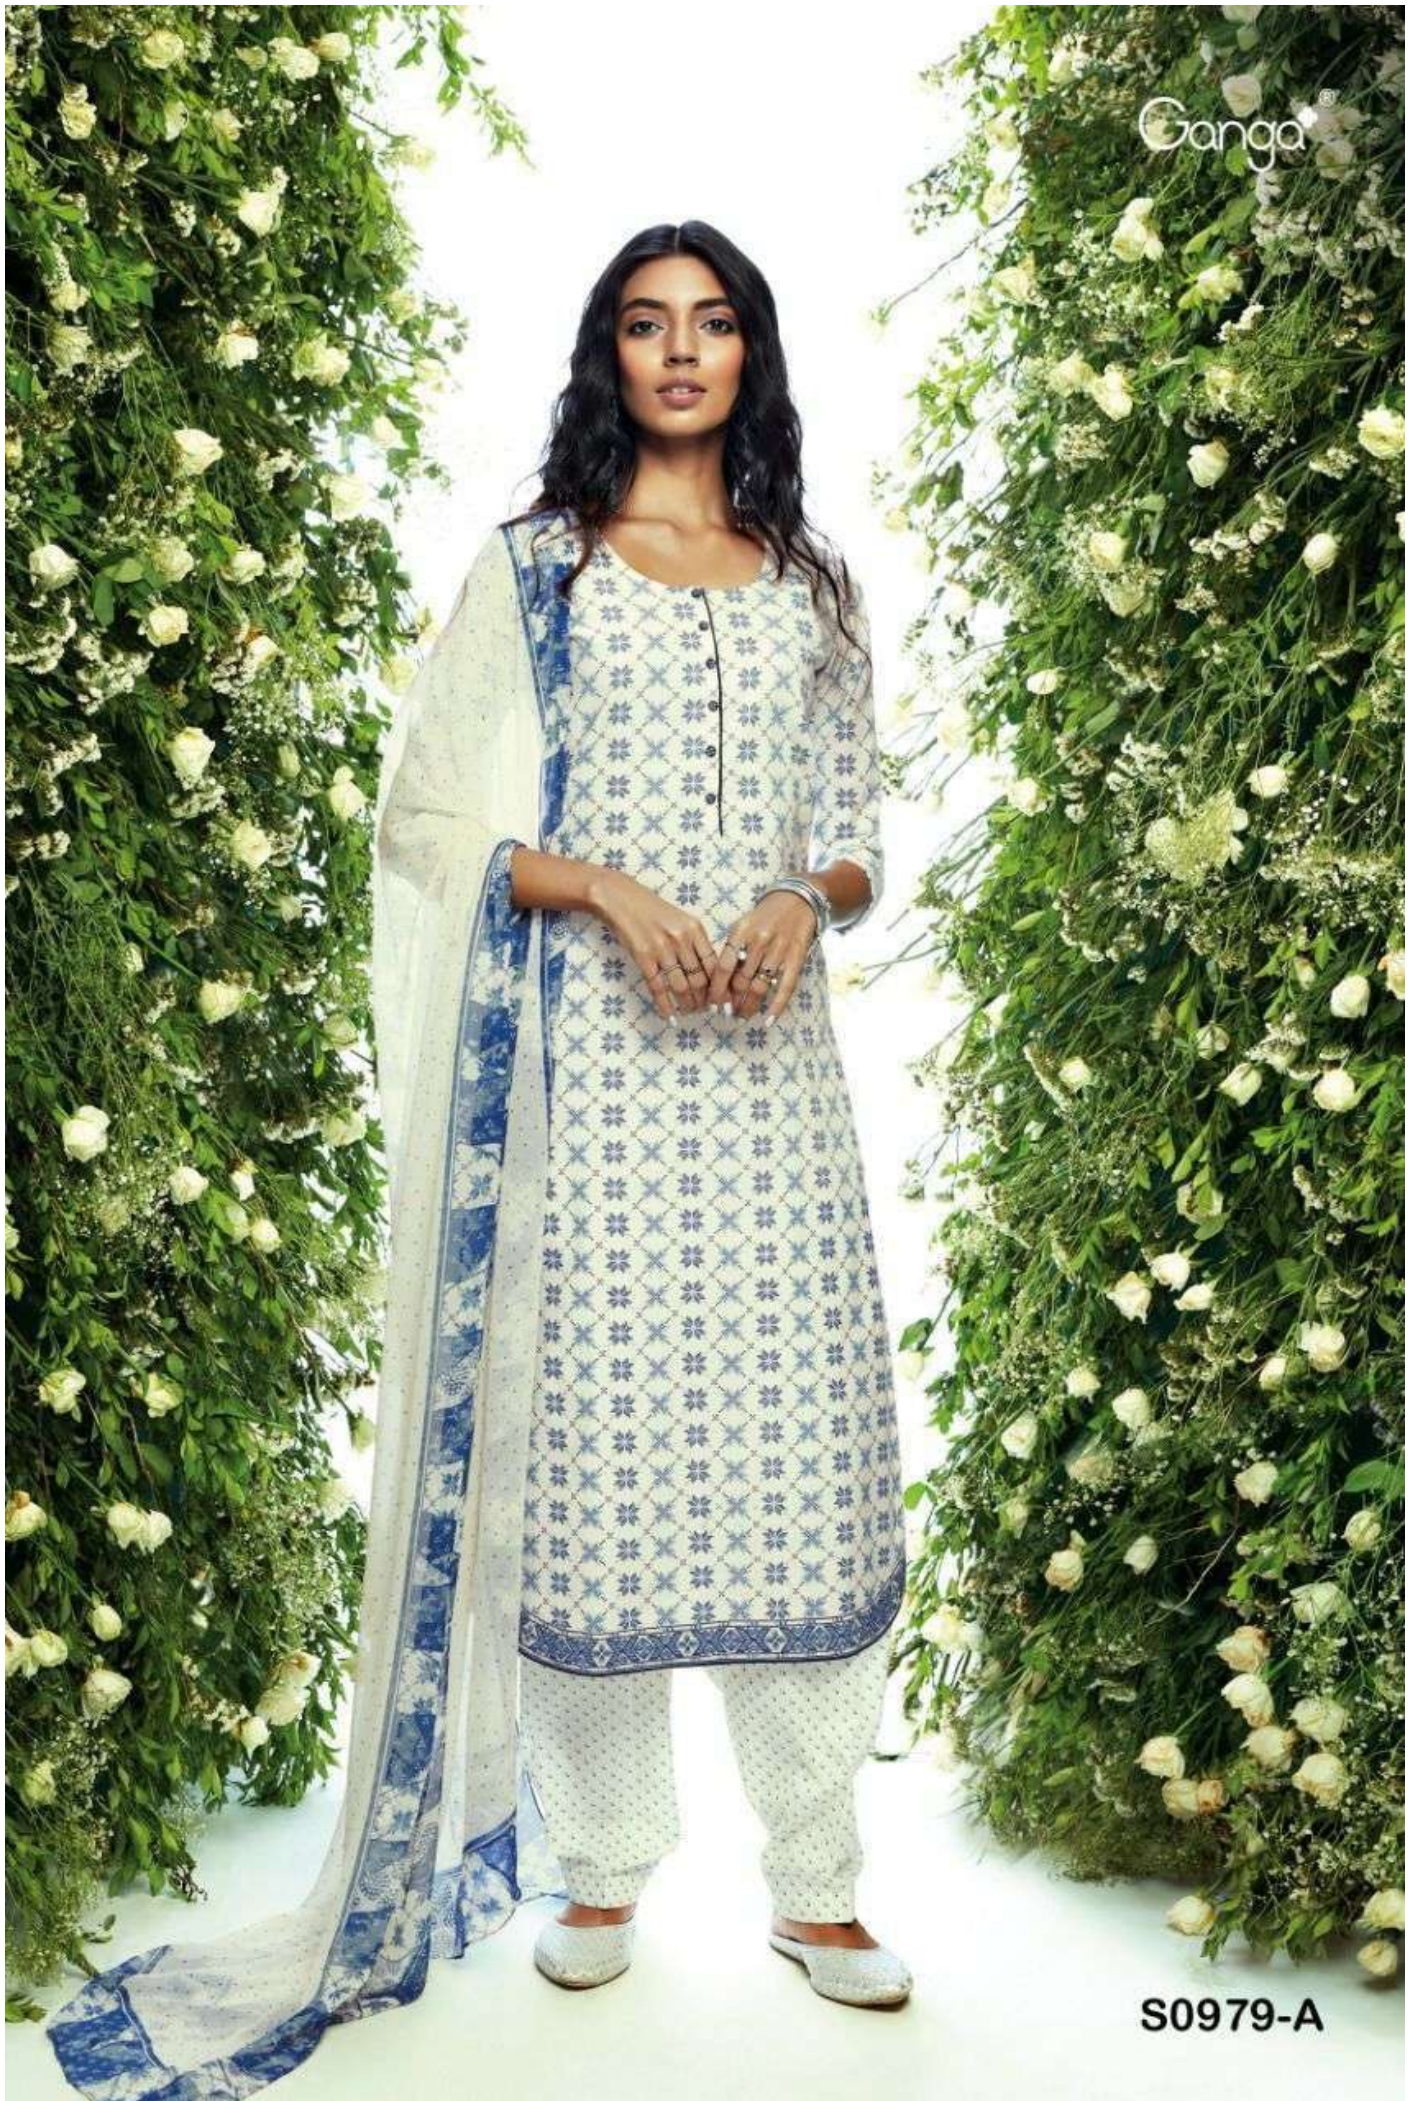

Ganga

S0979-C

Ganga®

S0979-A

Ganga®

S0979-B

Ganga®

S0979-C

Ganga

S0979-D

PRODUCT NAME	TWILA
D.NO.	S0979
DESCRIPTION	<p>TOP PREMIUM COTTON PRINTED WITH EMBROIDERY & HAND WORK</p> <p>BOTTOM PREMIUM COTTON PRINTED</p> <p>DUPATTA PURE CHIFFON PRINTED</p>
HSN CODE	520851
WHOLESALE PRICE	1480/- EACH+GST(EXTRA)