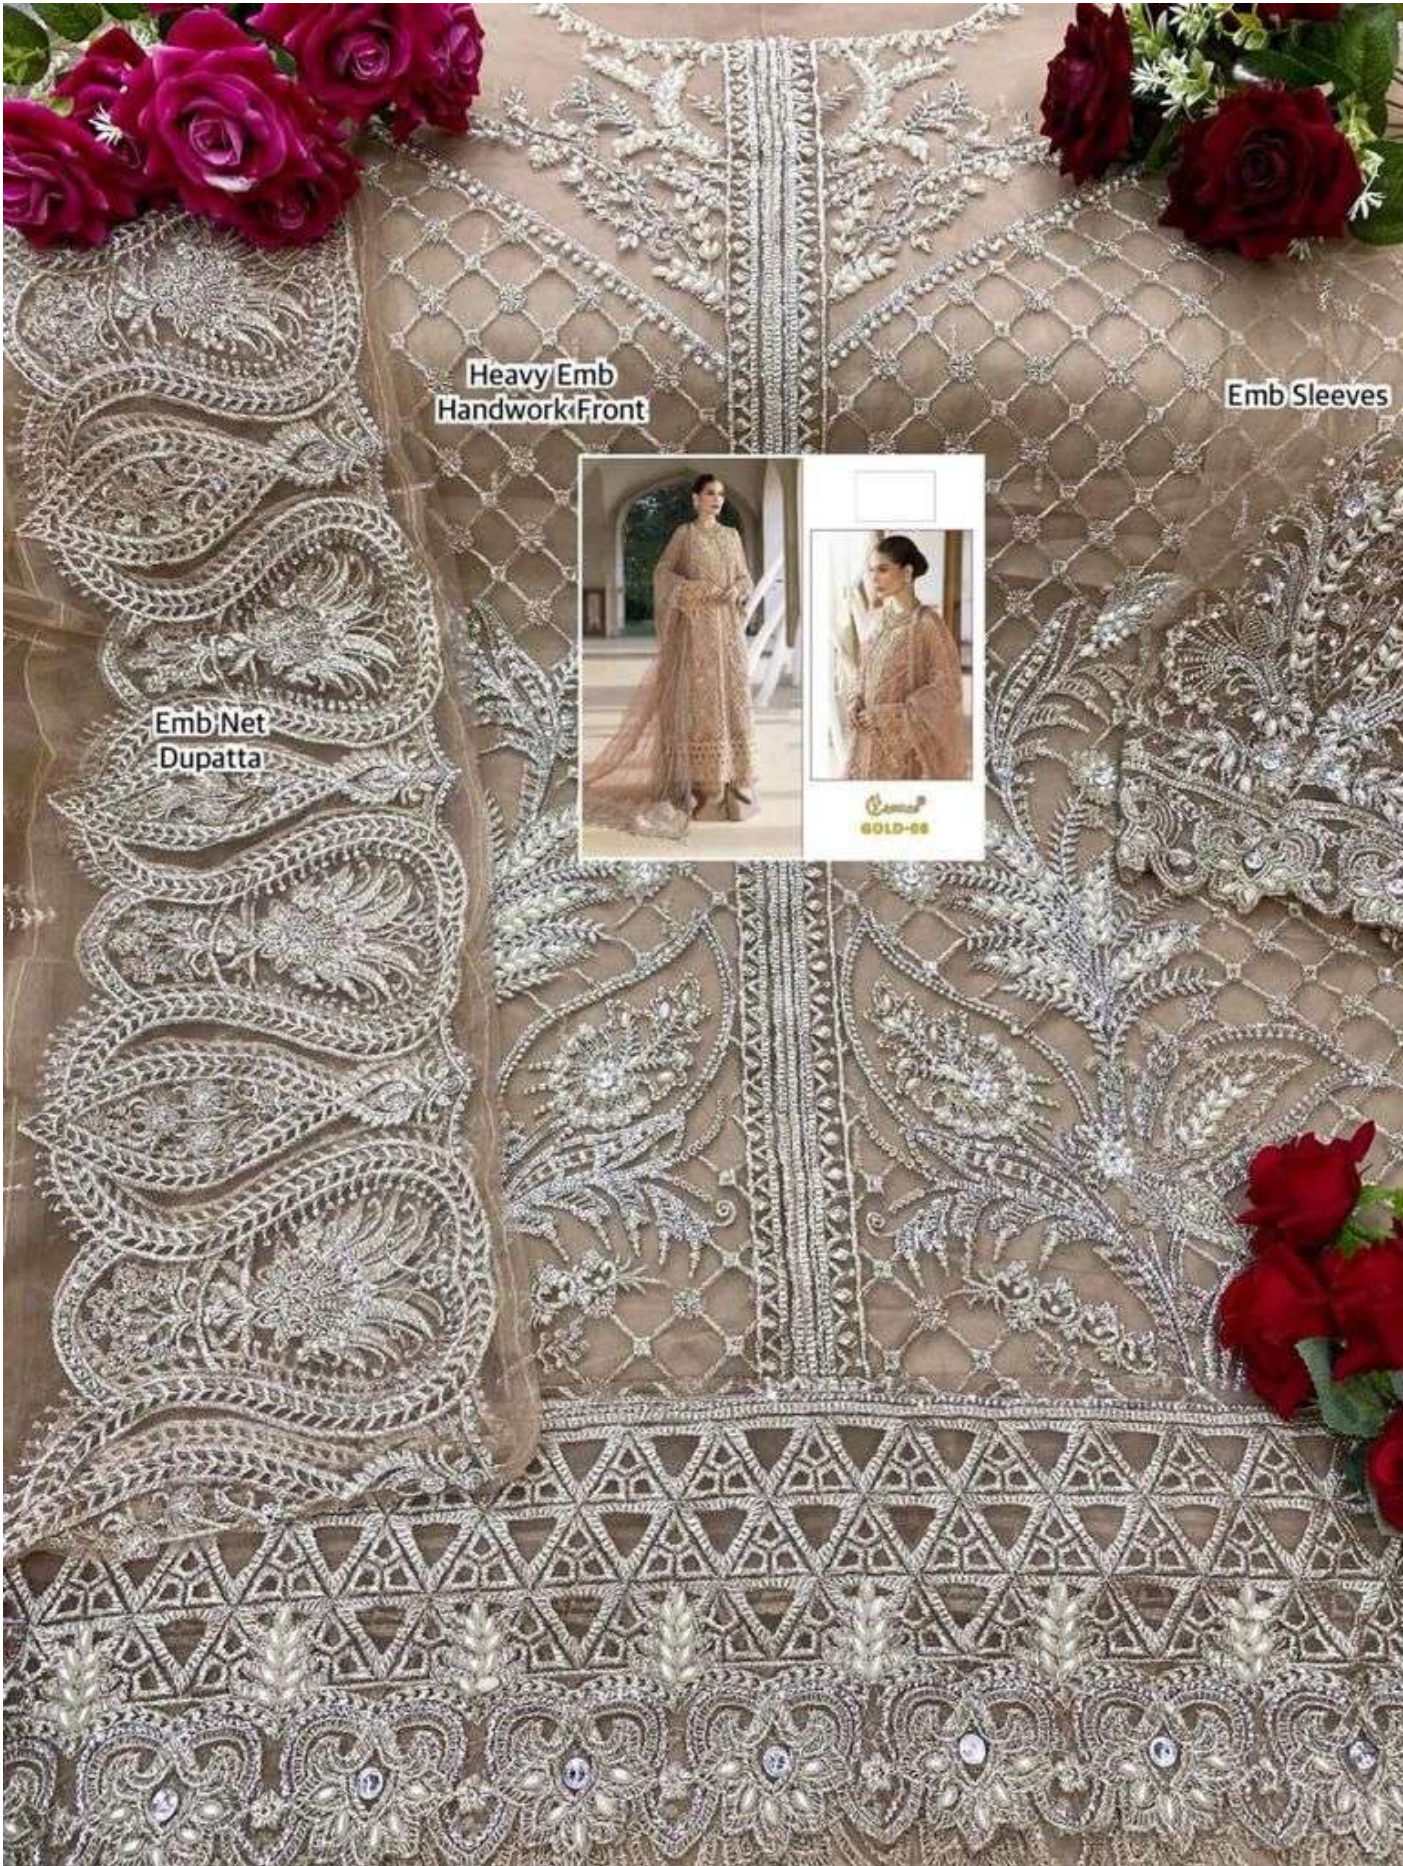

**Cosmos®**  
**GOLD-06**

Heavy Emb  
Handwork Front

Emb Sleeves

Emb Net  
Dupatta