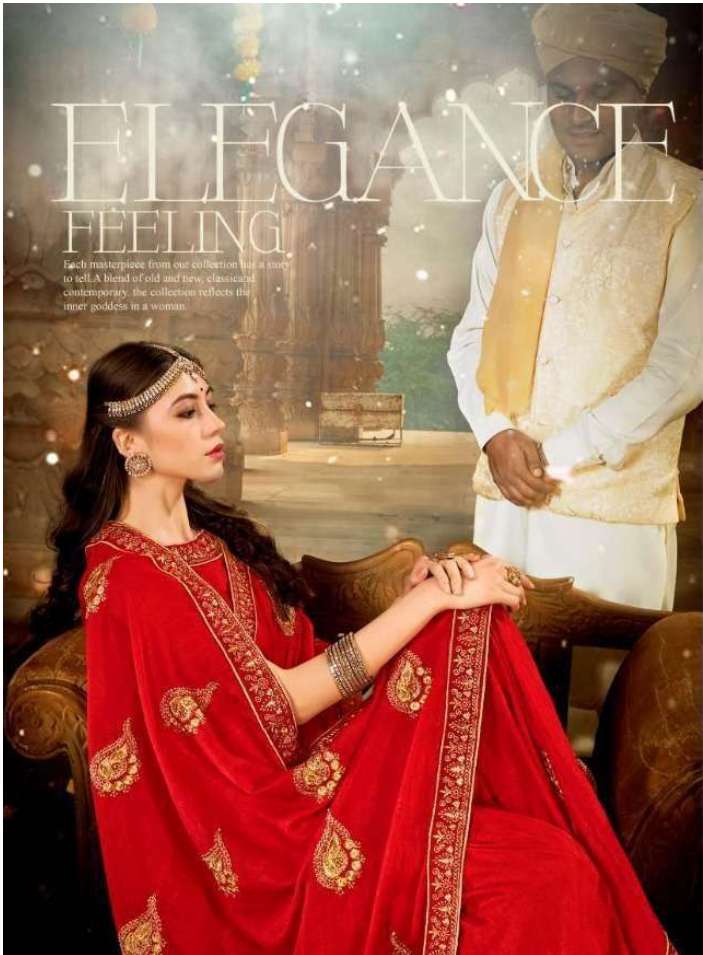

KALISI
FASHION

4553

KALISTA
FASHIONS

absolute
classic

COMPOSITE & DESIGN BY
DR. ANAND K. SINGH & DR. ANITA
K. SINGH & DR. ANITA K. SINGH
HYDRA, INDIA

KALISTA
FASHIONS

EURO-3