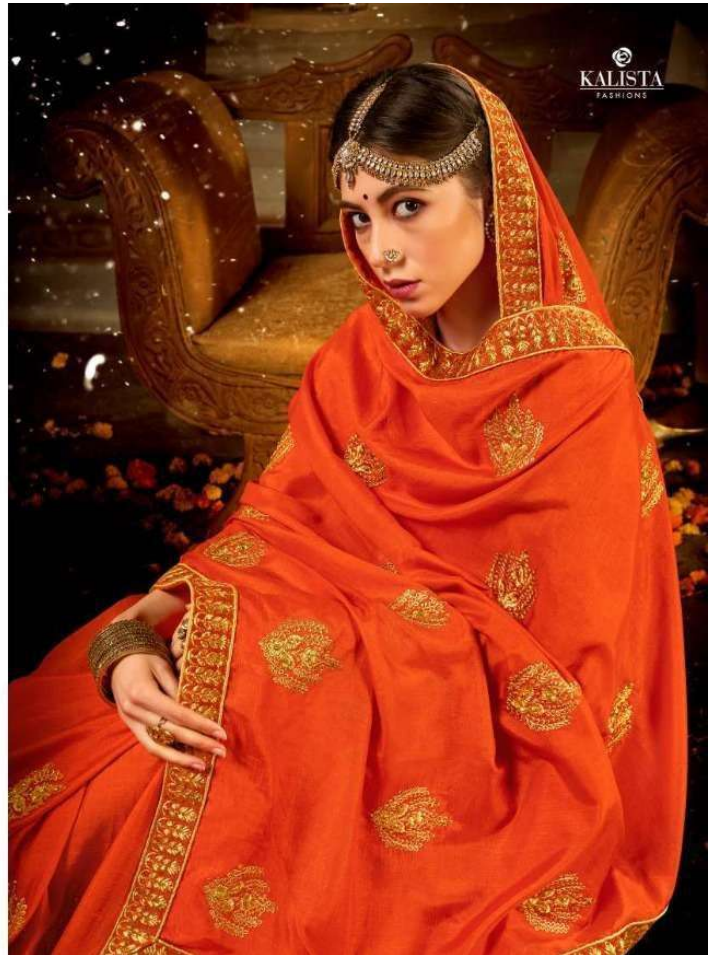

KALIS
FASHION

4553

KALISTA
FASHIONS

absolute
classic

COMPOSITE & DESIGN BY
DR. ANAND K. SINGH & DR. ANITA
K. SINGH. PHOTOGRAPHY BY
VISHAL K. SINGH.

KALISTA
FASHIONS

EURO-3

4547