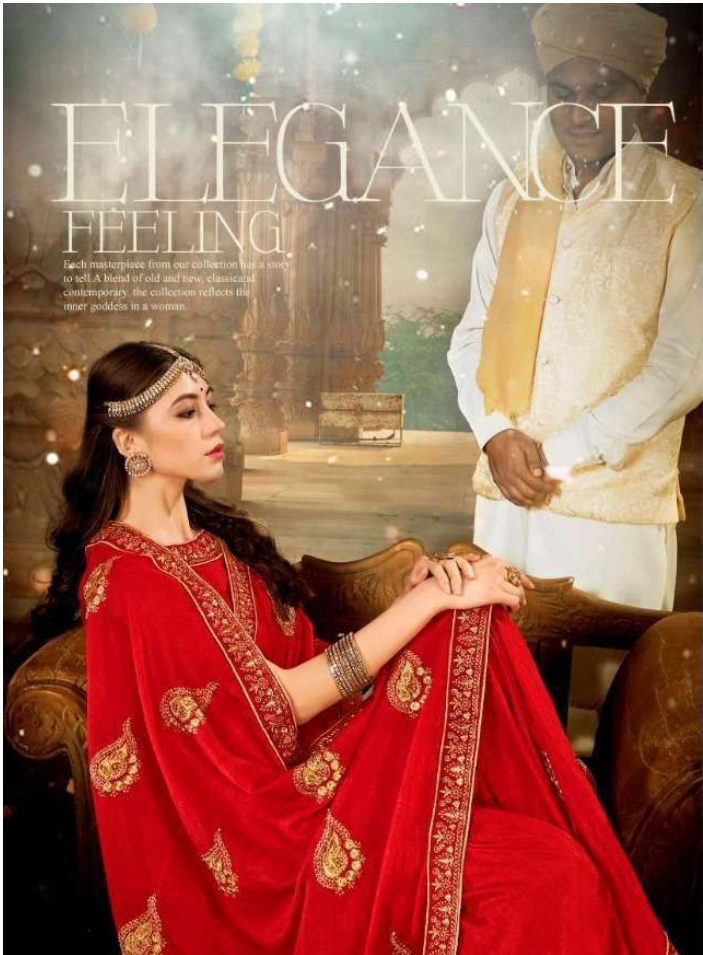

KALIS
FASHION

4553

KALISTA
FASHIONS

absolute
classic

COMPOSITE & DESIGN BY
DR. ANAND K. SINGH & DR. ANITA
K. SINGH. PHOTOGRAPHY BY
VISHAL K. SINGH.

KALISTA
FASHIONS

EURO-3

4547