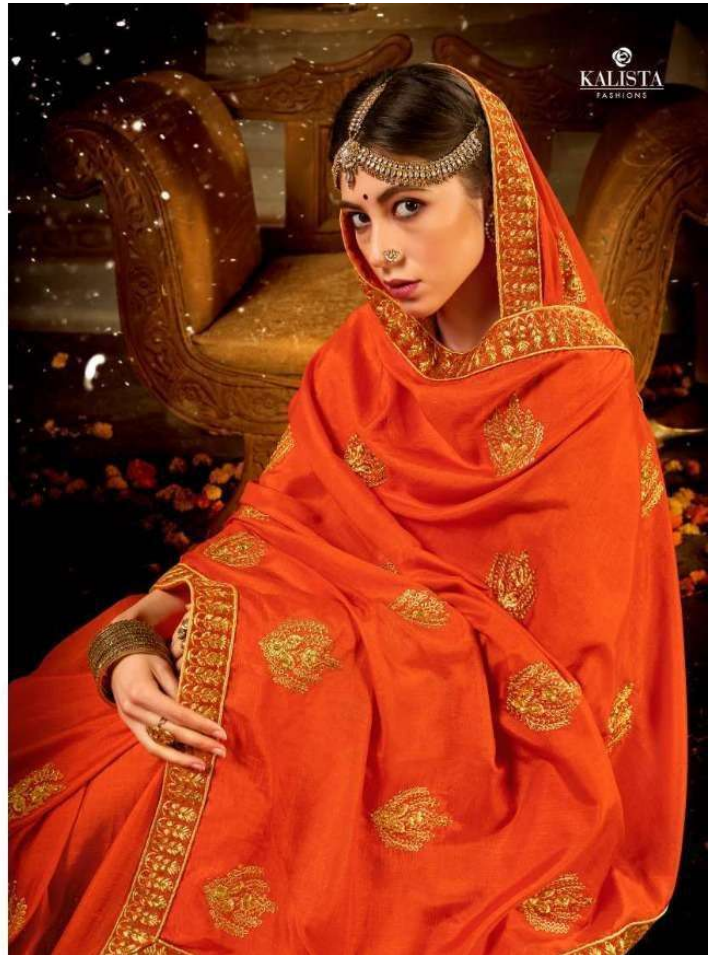

KALISI
FASHION

4553

KALISTA
FASHIONS

absolute
classic

COMPOSITE & DESIGN BY
DR. ANAND K. SINGH & DR. ANITA
K. SINGH & DR. ANITA K. SINGH
HYDRA, INDIA

KALISTA
FASHIONS

EURO-3