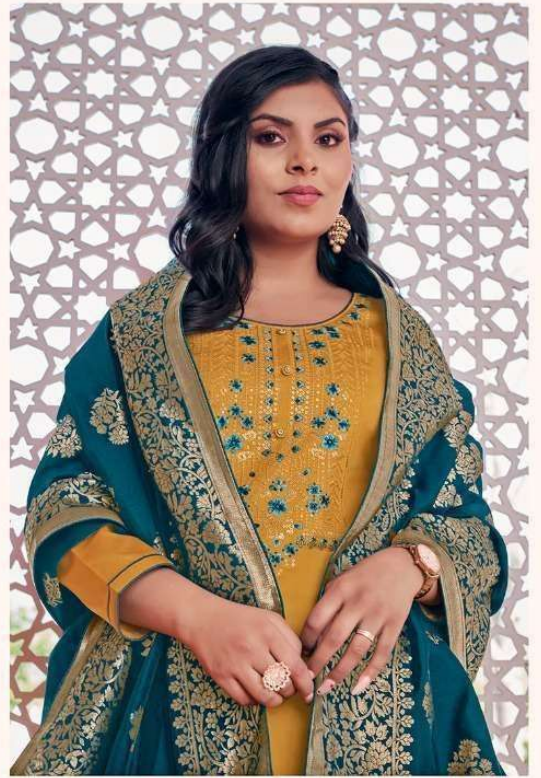

KALARANG

3663

KALARANG

BEAUTIFUL SHAPES

SHADES OF BEAUTY

3661

KALARANG

3662

FASHION FRENZY

K
KALARANG

3663

FABULOUS AT EVERY AGE

3664

KALARANG

3661

3662

3663

3664

KALARANG

- **TOP** - JAM SILK COTTON WITH WORK
- **BOTTOM** - RAYON
- **DUPATTA** - JACQUARD SILK
- **DESIGNS**- 04

Catalogue :-SUHANI

VOL-02