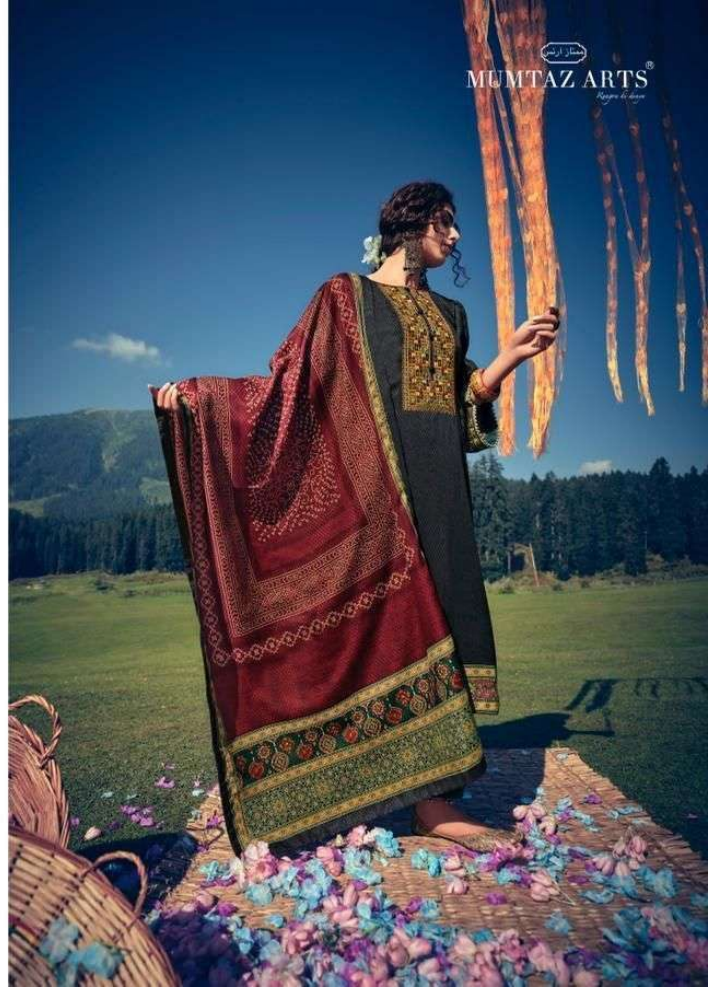

SHAHTOOSH | 1002

SHAHTOOSH | 1001

SHAHTOOSH | 1005

SHAHTOOSH | 1006

SHAHTOOSH | 1007

SHAHTOOSH | 1001

SHAHTOOSH | 1002

SHAHTOOSH | 1001

SHAHTOOSH | 1005

SHAHTOOSH | 1006

SHAHTOOSH | 1007

  
**MUMTAZ ARTS**  
*Regener de Luxe*  
 شہناز شہزاد  
**SHAHTOOSH**  
PURE LAWN DIGITAL PRINT WITH HEAVY BARRA NECK EMBROIDERY ON TOP WITH DIGITAL PRINT BOLD PELLU LAWN DUPETTA.