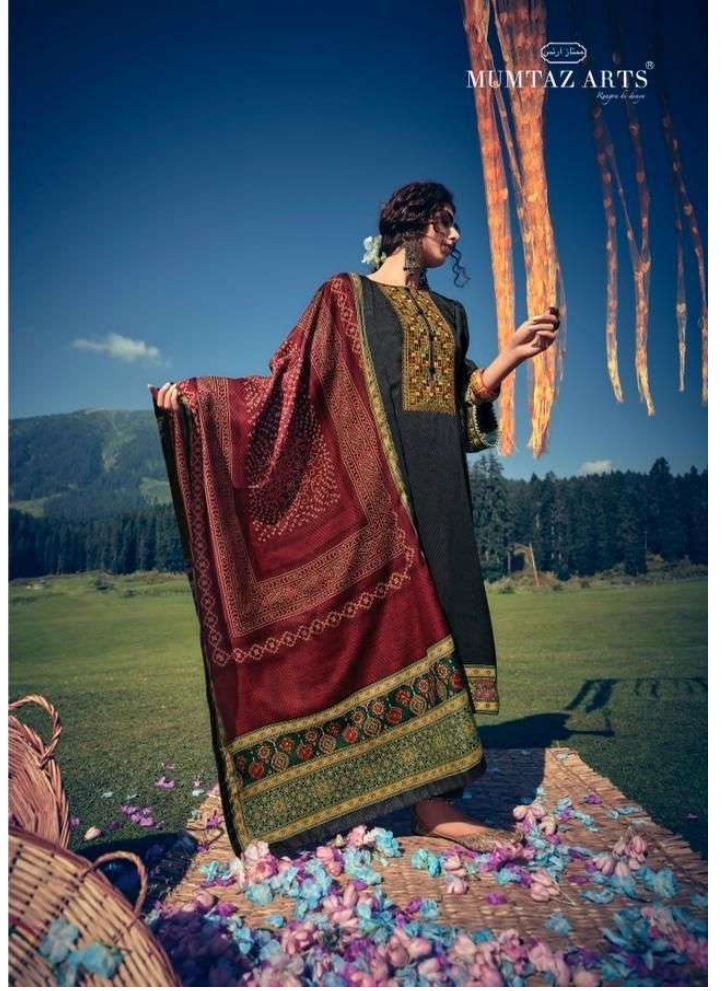

SHAHTOOSH | 1001