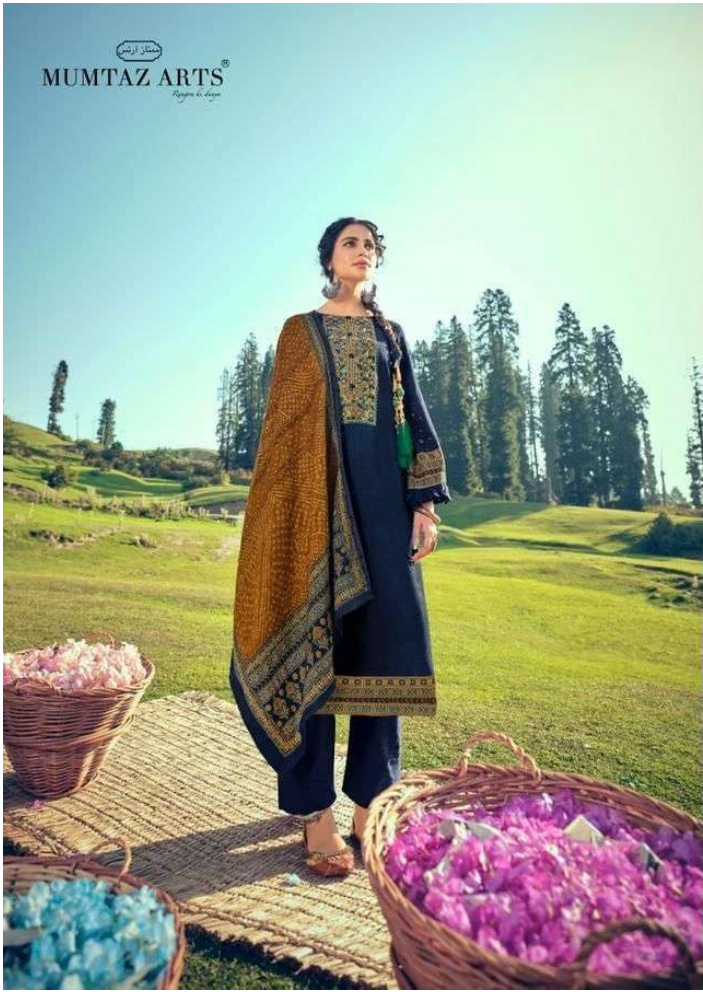

ممتاز آرٹس
MUMTAZ ARTS
Purveyors of Design