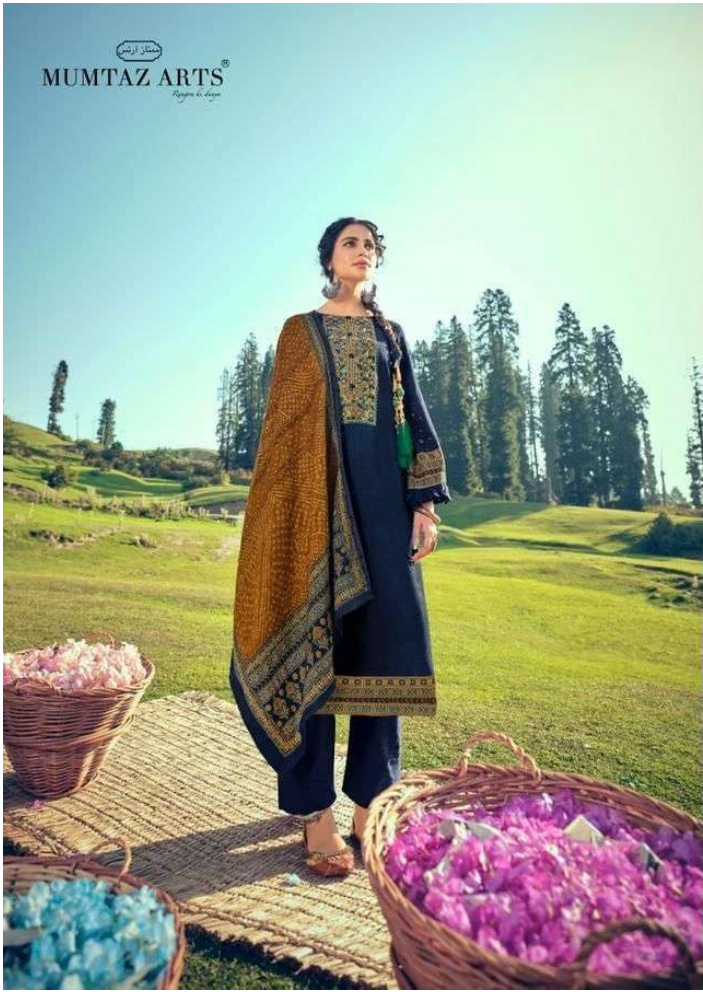

SHAHTOOSH | 1002

SHAHTOOSH | 1001

SHAHTOOSH | 1005

SHAHTOOSH | 1006

SHAHTOOSH | 1007

SHAHTOOSH | 1001

SHAHTOOSH | 1002

SHAHTOOSH | 1001

SHAHTOOSH | 1005

SHAHTOOSH | 1006

SHAHTOOSH | 1007

  
**MUMTAZ ARTS**  
*Regener de Luxe*  
 شہناز شہزاد  
**SHAHTOOSH**  
PURE LAWN DIGITAL PRINT WITH HEAVY BARRA NECK EMBROIDERY ON TOP WITH DIGITAL PRINT BOLD PELLU LAWN DUPETTA.