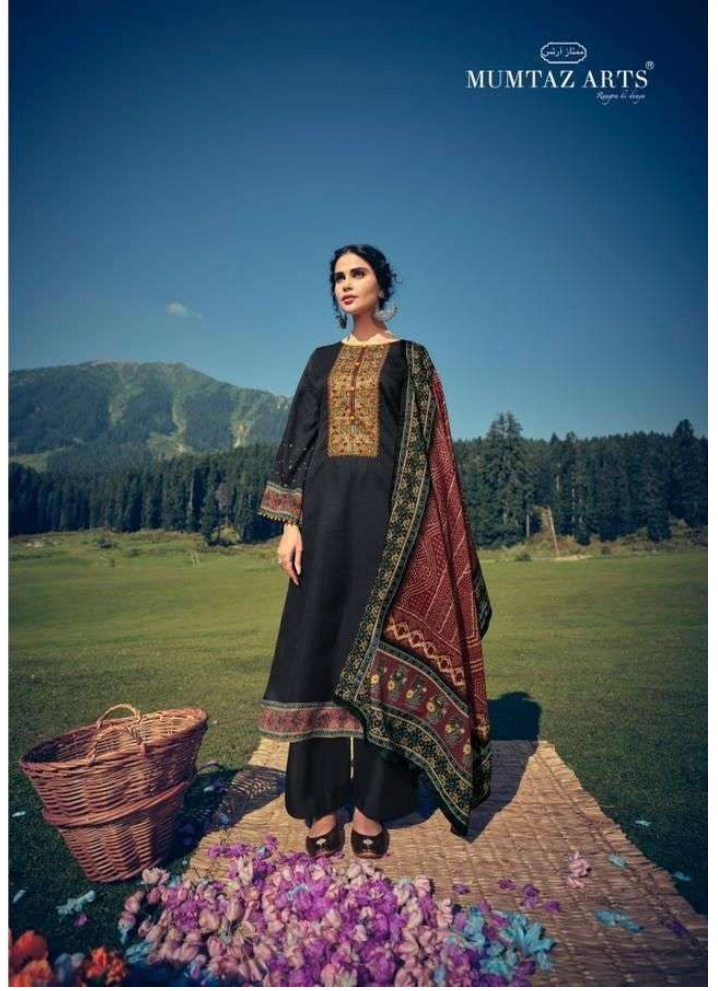

SHAHTOOSH | 1002

SHAHTOOSH | 1001

SHAHTOOSH | 1005

SHAHTOOSH | 1006

SHAHTOOSH | 1007

SHAHTOOSH | 1001

SHAHTOOSH | 1002

SHAHTOOSH | 1001

SHAHTOOSH | 1005

SHAHTOOSH | 1006

SHAHTOOSH | 1007

  
**MUMTAZ ARTS**  
*Regener de Luxe*  
 شہناز شہزاد  
**SHAHTOOSH**  
PURE LAWN DIGITAL PRINT WITH HEAVY BARRA NECK EMBROIDERY ON TOP WITH DIGITAL PRINT BOLD PELLU LAWN DUPETTA.