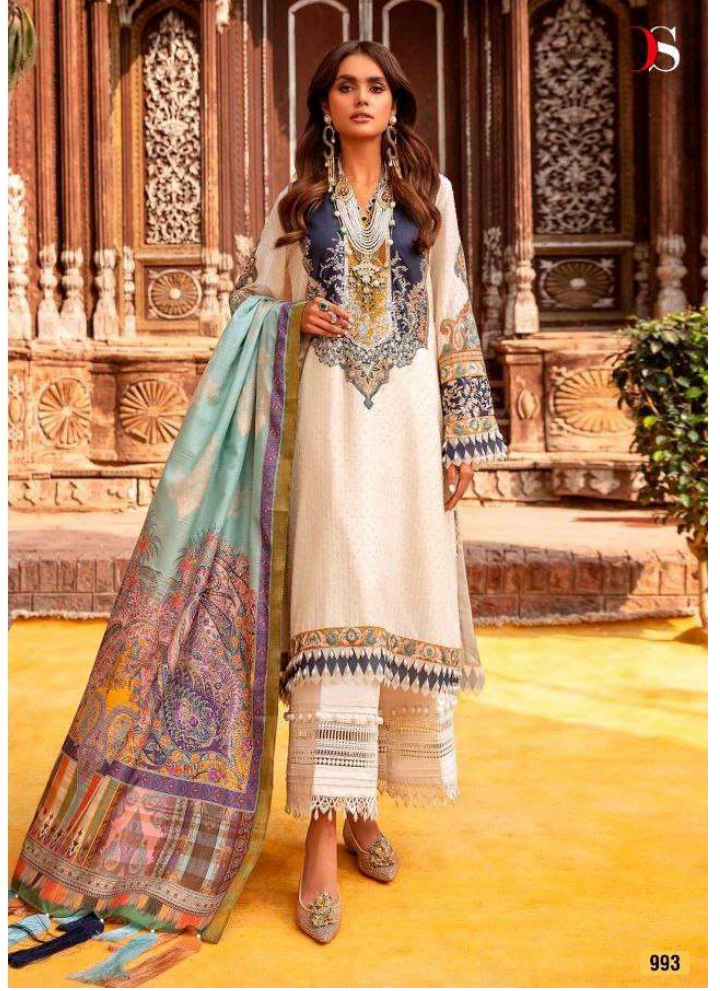

992

DEEPSY
suits

PRESENTING TO YOU OUR NEW CATALOGUE

SANA SAFINAZ

LAWN

DESIGN NO	DESCRIPTION	RATE
991	TOP : PURE COTTON WITH EMBROIDERY BOTTOM : COTTON DUPATTA : PURE COTTON MAL MAL PRINT	999
992	TOP : PURE COTTON PRINT WITH EMBROIDERY BOTTOM : COTTON DUPATTA : ORGENZA WITH HAND BLOCKPRINT	999
993	TOP : PURE COTTON WITH EMBROIDERY BOTTOM : COTTON DUPATTA : PURE COTTON MAL MAL PRINT	999
994	TOP : PURE COTTON PRINT WITH EMBROIDERY BOTTOM : COTTON DUPATTA : ORGENZA WITH HAND BLOCKPRINT	999