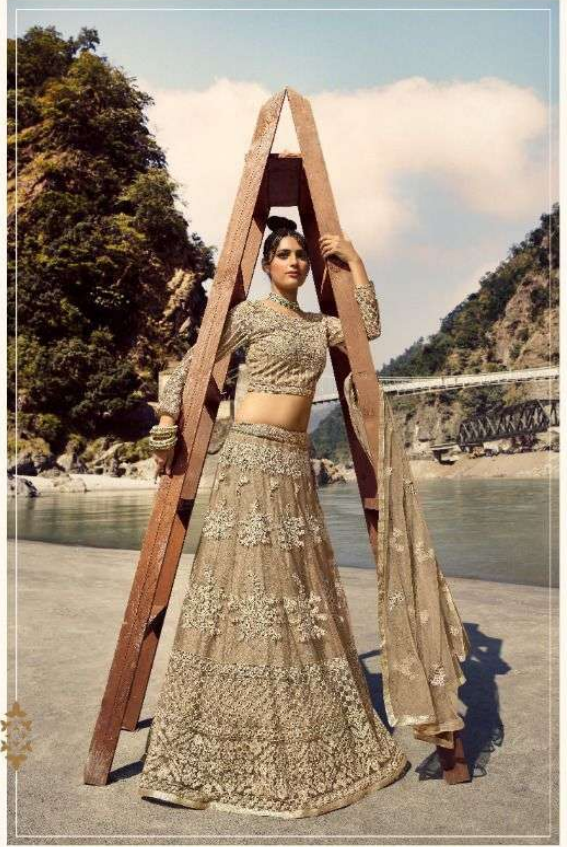

VIVAANA

VOL - 4

maisha

D.NO	TOP FAB	+CUT	INNER	+CUT	BOTTOM	+CUT	DUPT+CUT	RATE
40001	PURE SILK	+4MTR	SATOON	+3.25	-	-	NET + 2.5MTR	5035/-
40002	PURE SILK	+4.5MTR	SATOON	+3.25	-	-	NET + 2.5MTR	4790/-
40003	NET	+6.7MTR	SATOON	6	-	-	NET + 2.5MTR	5153/-
40004	NET	+5.7MTR	SATIN+ SANTOON	3.25+3.25	-	-	NET + 2.5MTR	5242/-
40005	NET	+4.7MTR	SATIN+ SANTOON	3.25+3.25	-	-	NET + 2.25MTR	5255/-