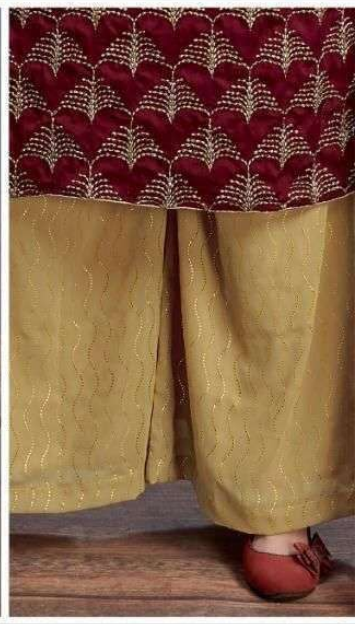

phillauri

Beauty
NATURAL