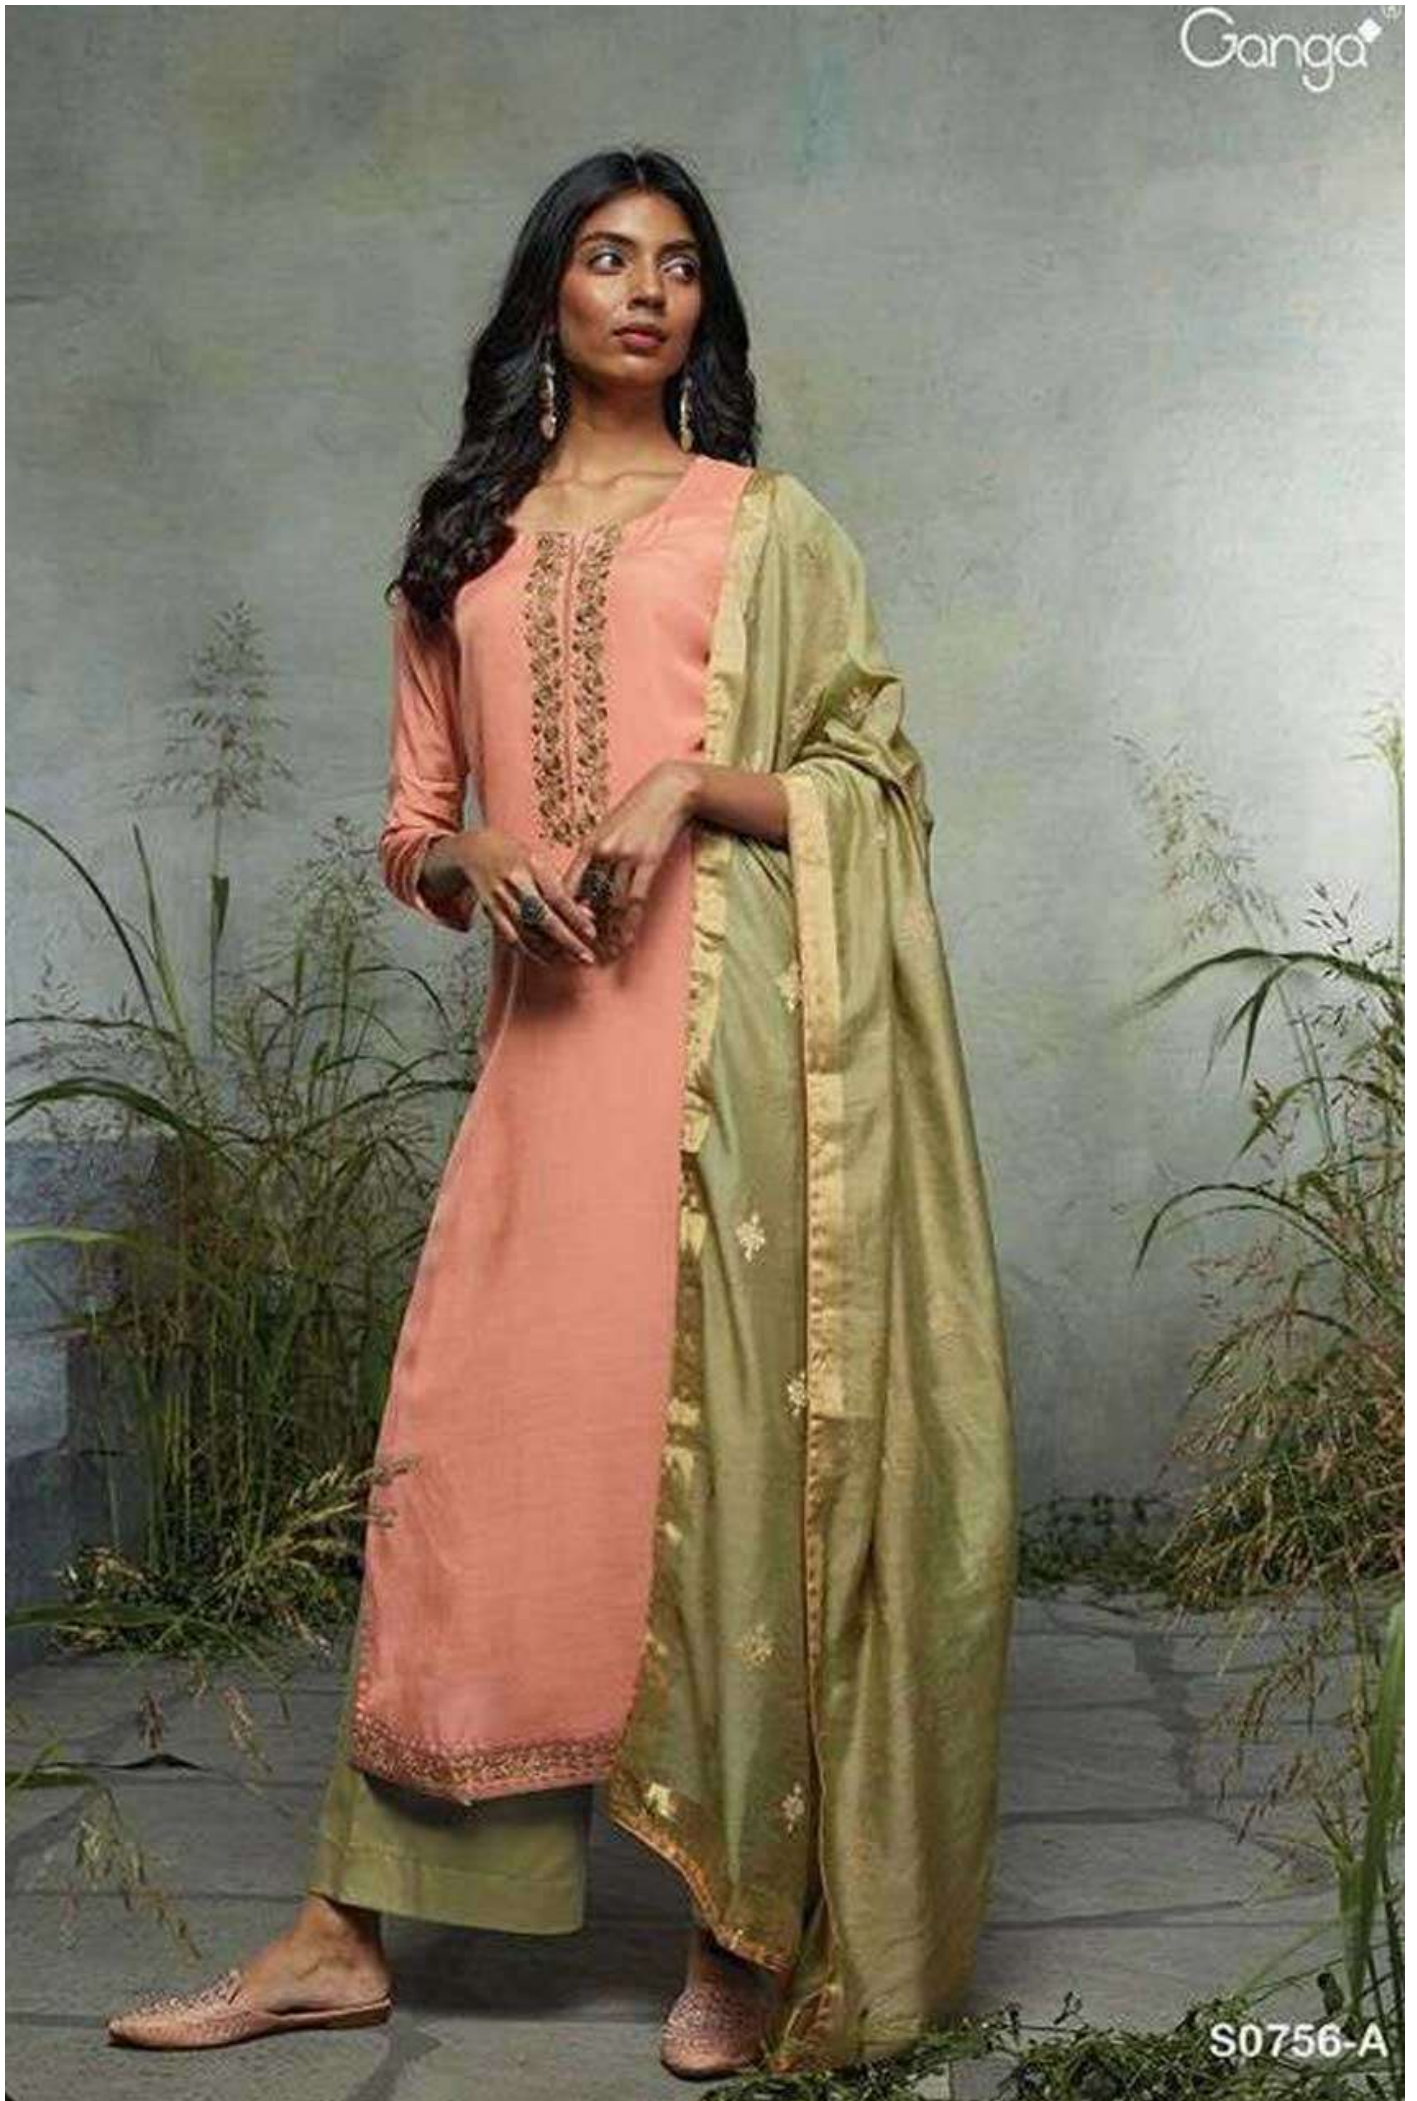

Ganga

S0756-A

Ganga®

S0756-A

Ganga®

S0756-B

Ganga®

PRODUCT NAME	NEERA
D.NO.	S0756
DESCRIPTION	TOP FINEST BEMBERG MULBERRY SILK SOLID WITH EMBROIDERY & HAND WORK BOTTOM PREMIUM COTTON SATIN SOLID DUPATTA FINEST WOVEN JACQUARD SOLID WITH SOLID BORDER
HSN CODE	540834
WHOLESALE PRICE	1825/- EACH+GST(EXTRA)