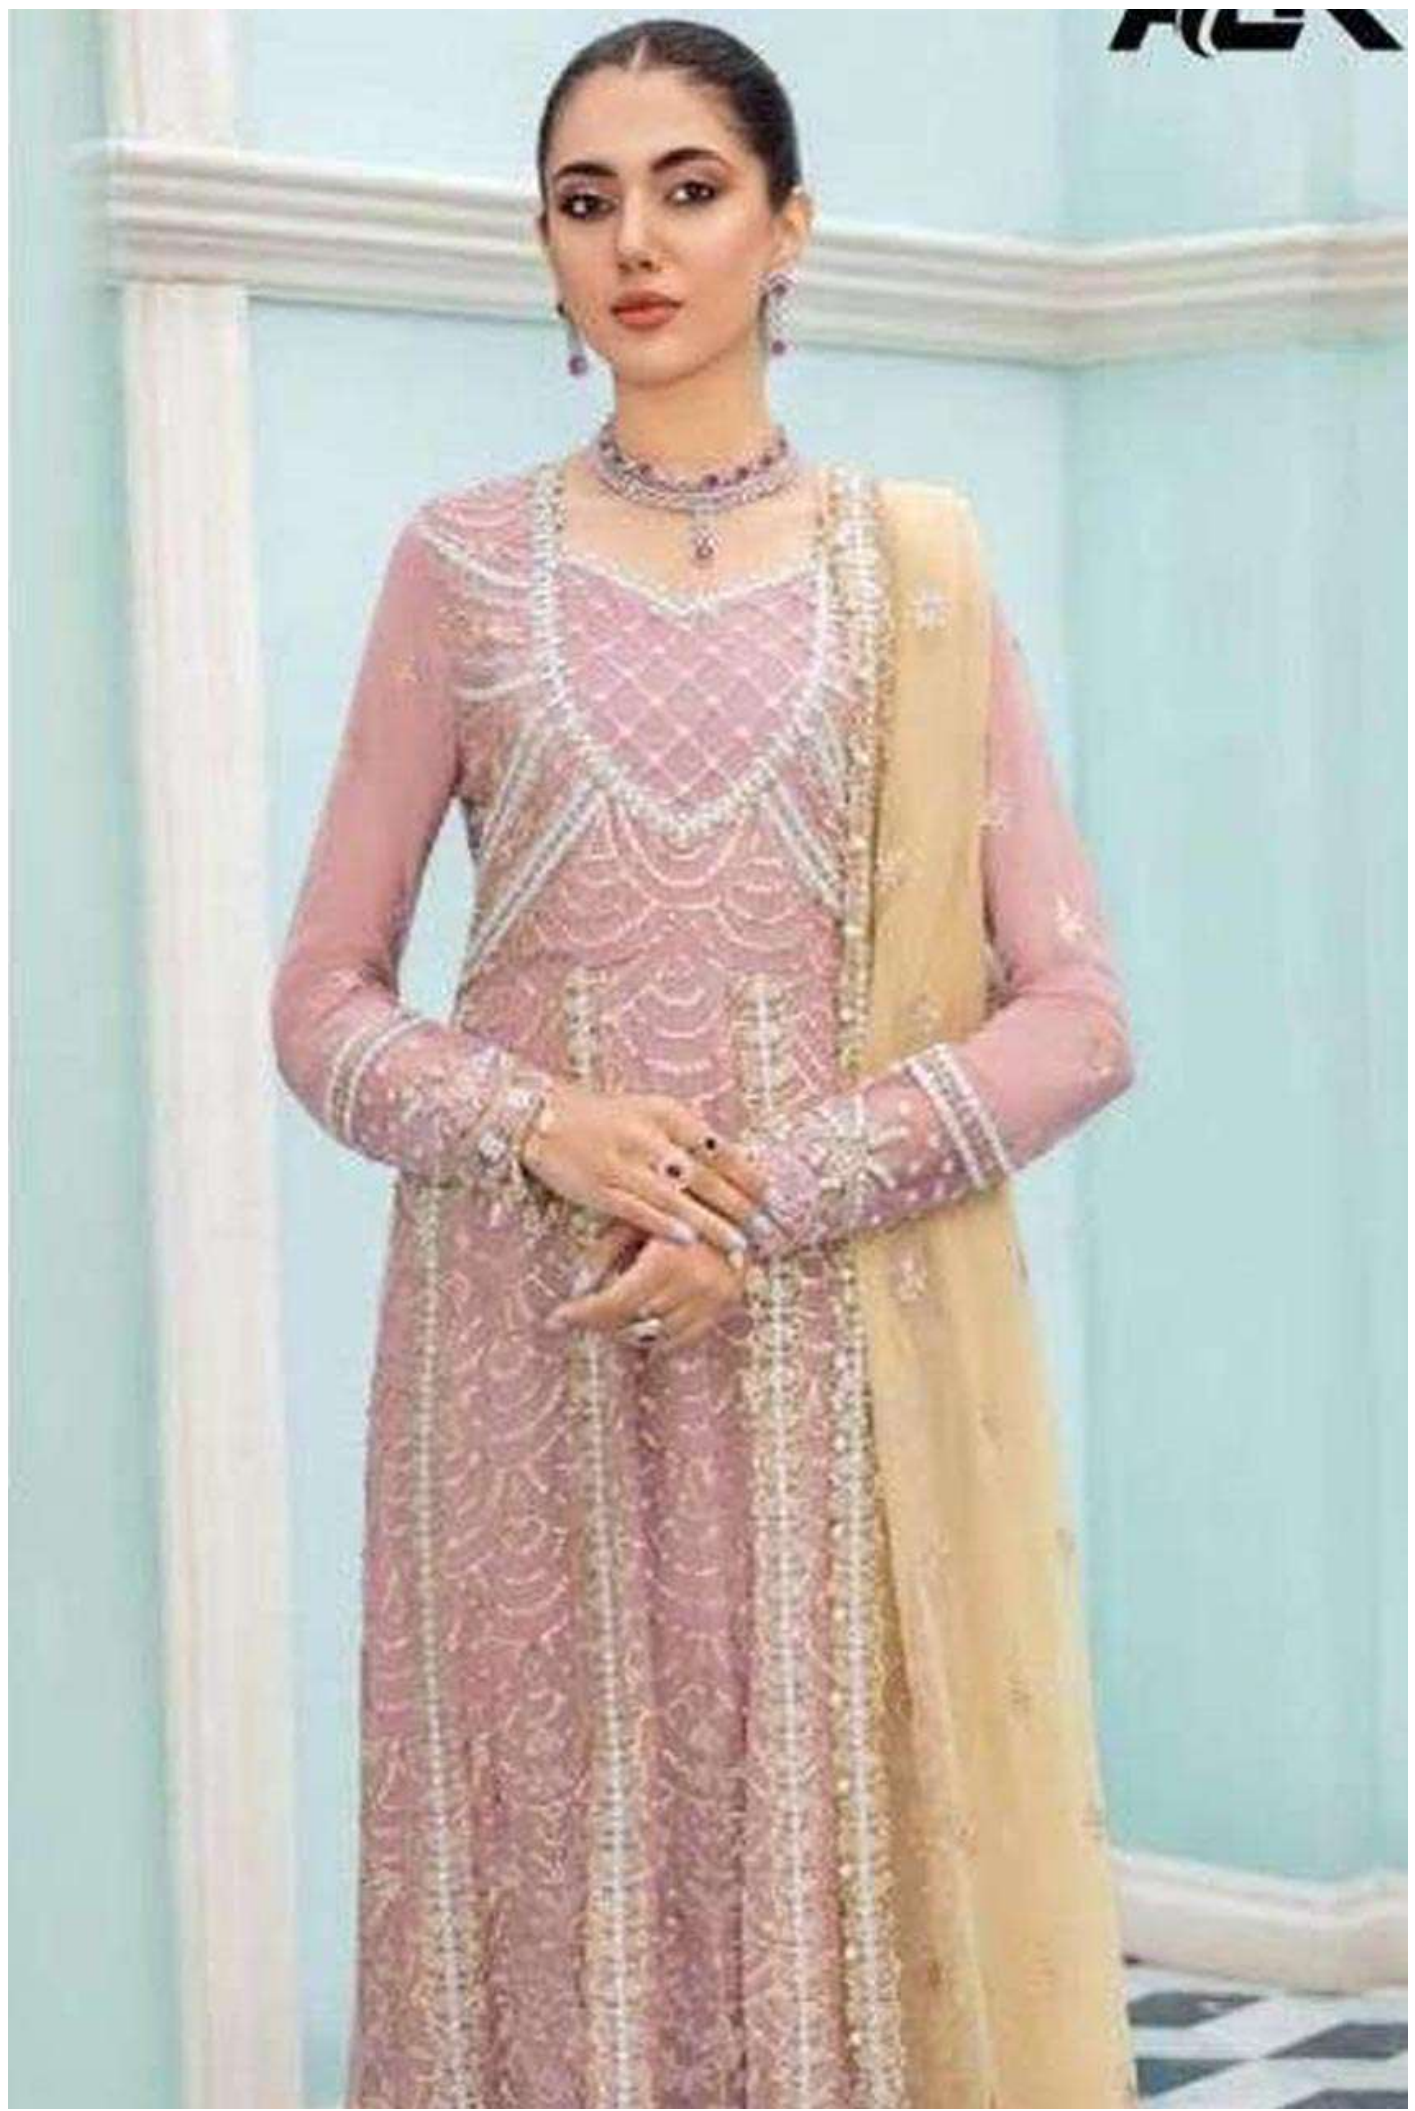

ALFA

ALK

AL KHUSHBU

ALK D.NO.2039

**TOP**

Faux Georgette with  
Embroidery

**BOTTOM / INNER**

Dull Santoon

**DUPATTA**

Nazmin  
with Embroidery

**AL. KHUSHBU**

**ALK D.NO.2040**

**TOP**

Faux Georgette with  
Embroidery

**BOTTOM / INNER**

Dull Santoon

**DUPATTA**

Nazmin  
with Embroidery

ALK

AL KHUSHBU

ALK-2039

ALK-2040