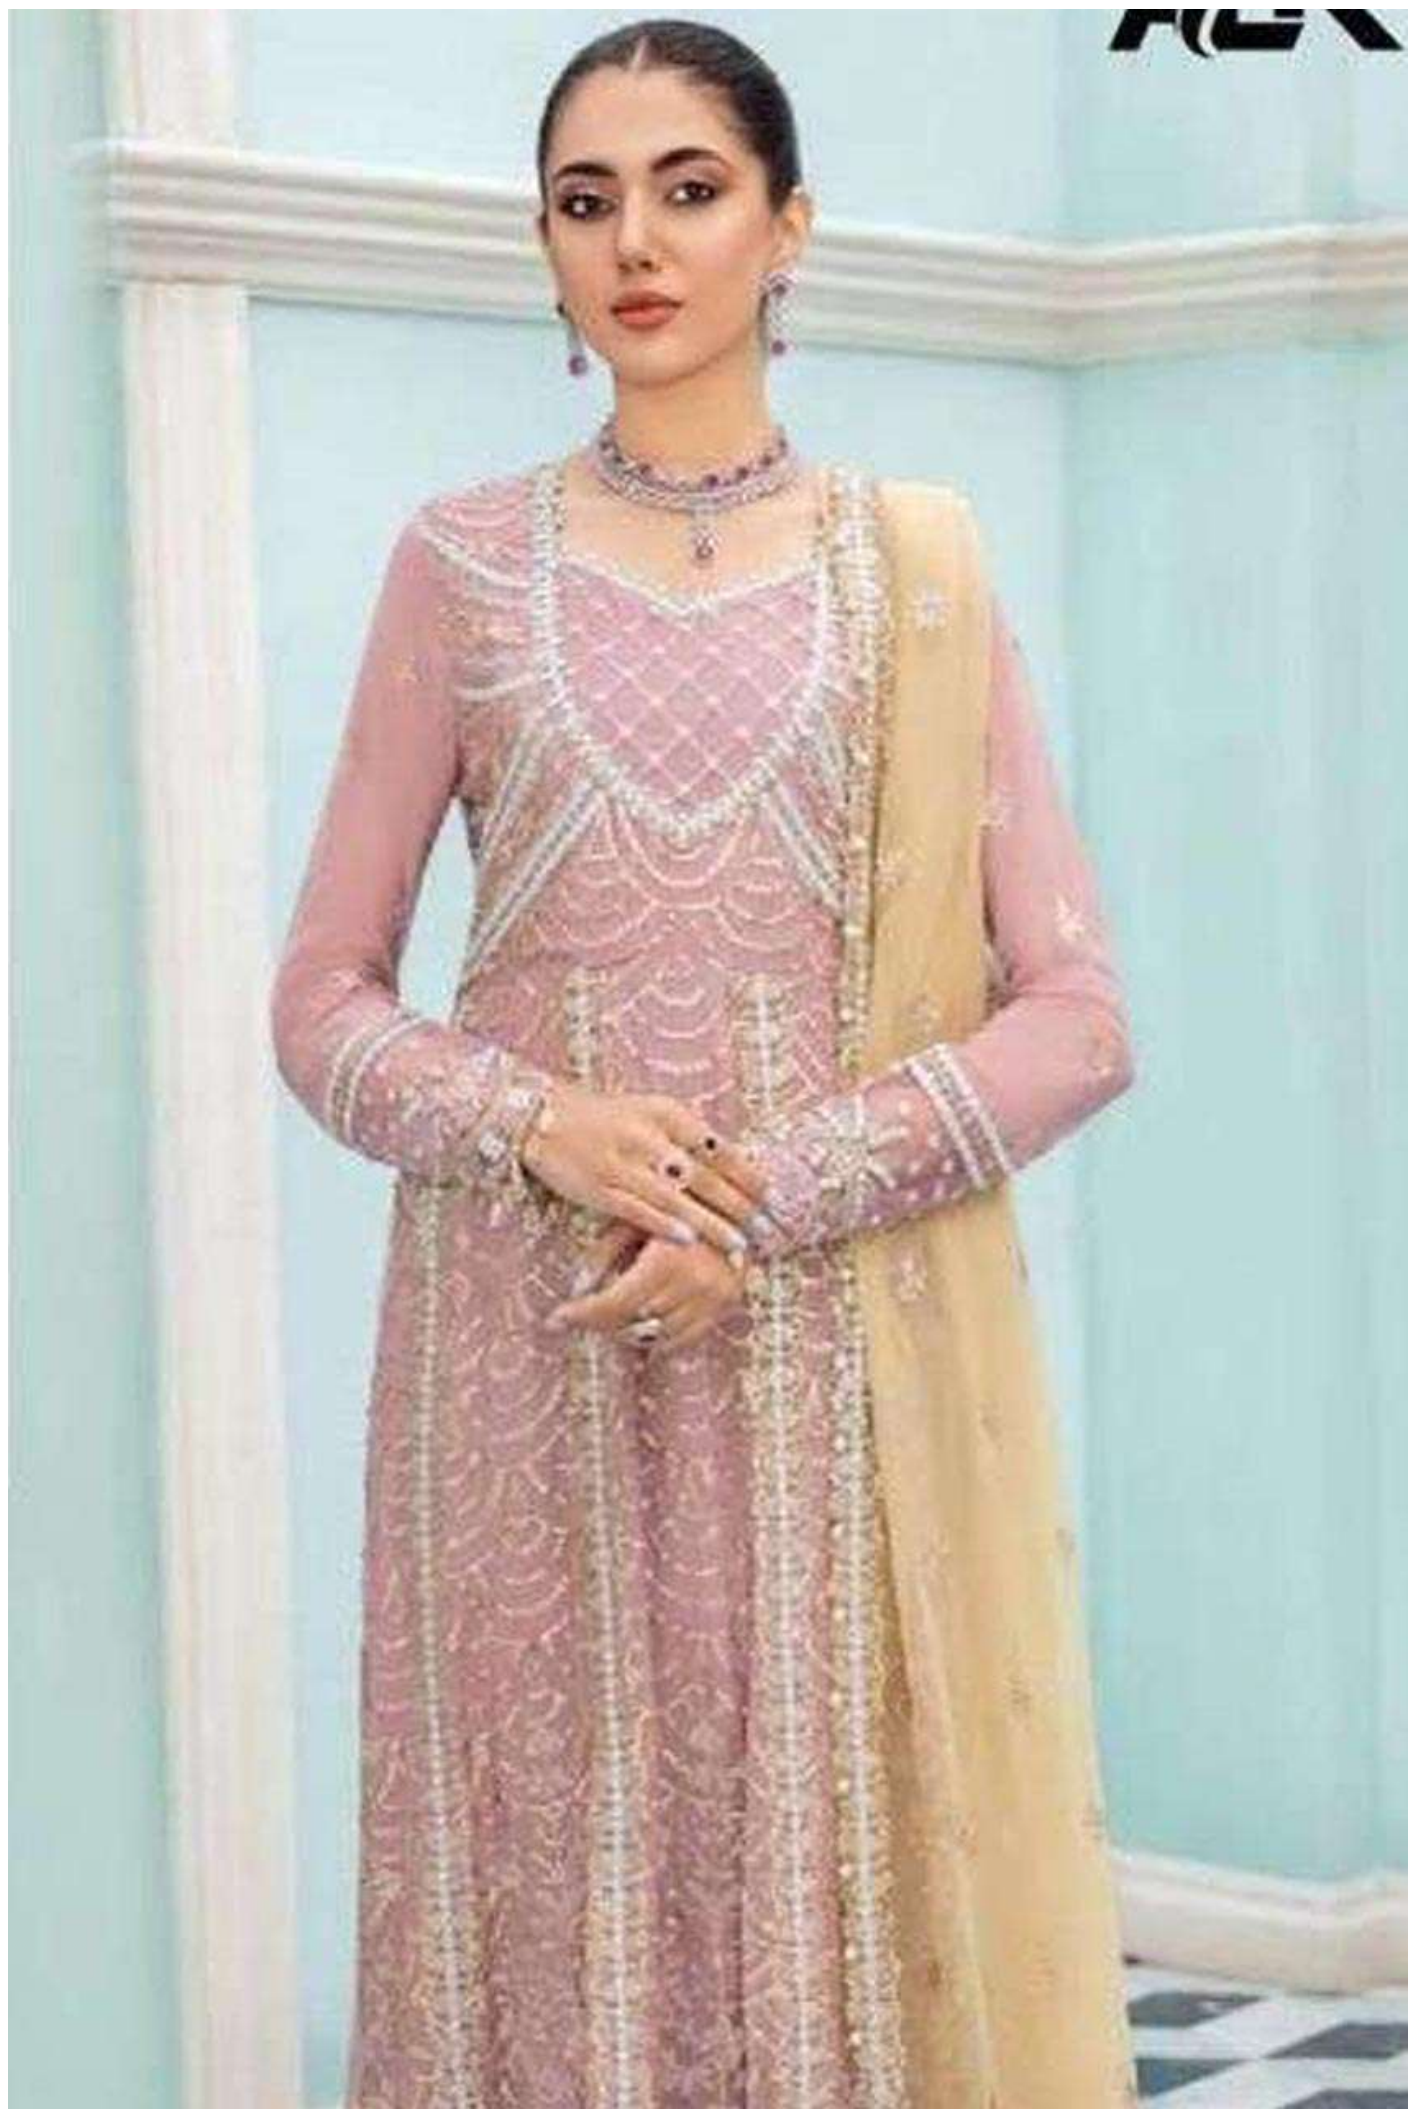

ALFA

**ALK**

**AL. KHUSHBU**

**ALK D.NO.2039**

**TOP**

Faux Georgette with  
Embroidery

**BOTTOM / INNER**

Dull Santoon

**DUPATTA**

Nazmin  
with Embroidery

**AL. KHUSHBU**

**ALK D.NO.2040**

**TOP**

Faux Georgette with  
Embroidery

**BOTTOM / INNER**

Dull Santoon

**DUPATTA**

Nazmin  
with Embroidery

ALK

AL KHUSHBU

ALK-2039

ALK-2040