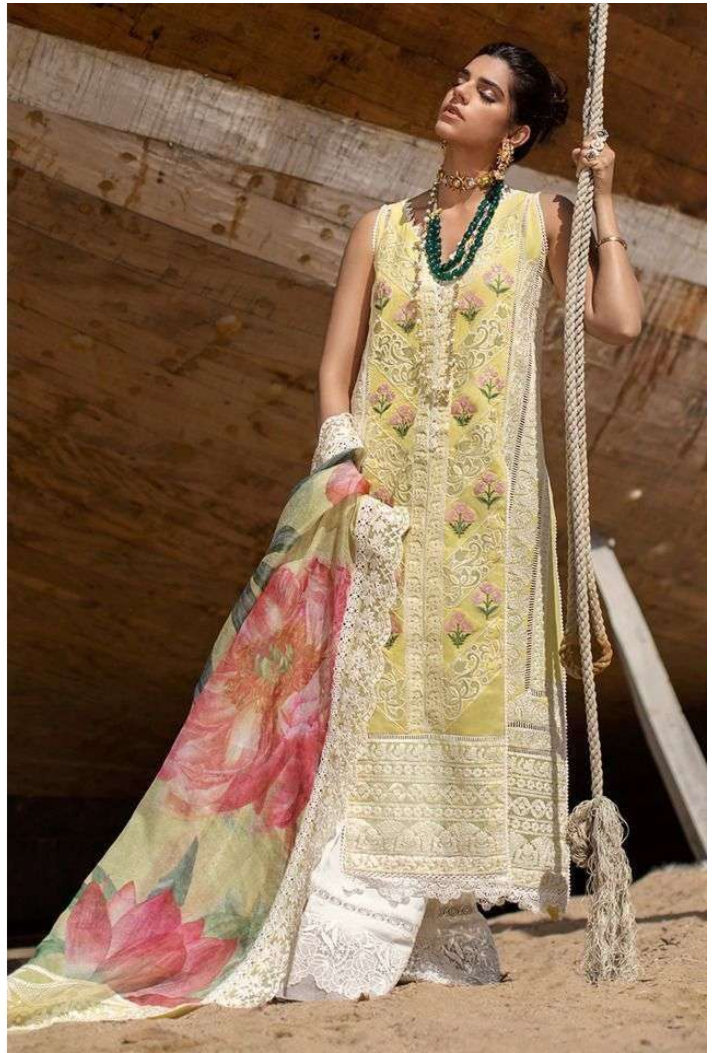

...RICHLY BEAUTIFYING...

1571
O