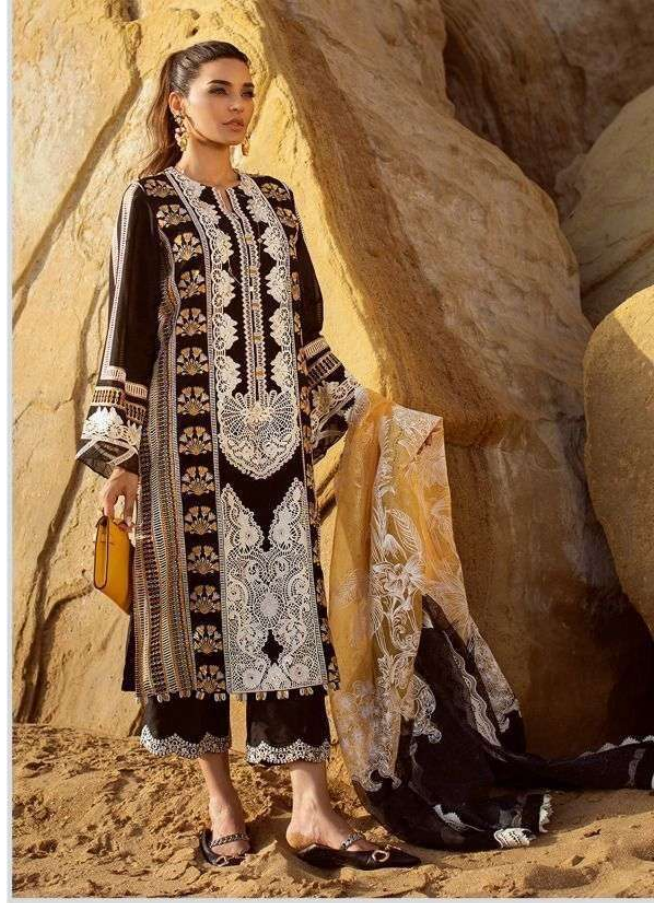

THE FANTASY AHEAD

1573