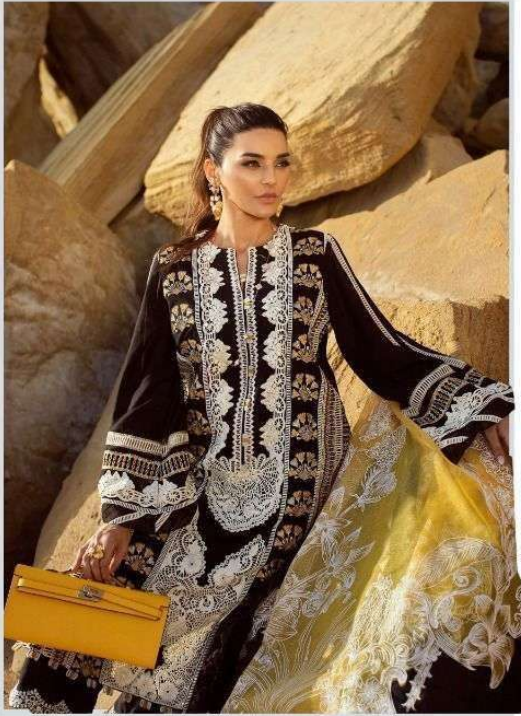

THE FANTASY AHEAD

1573