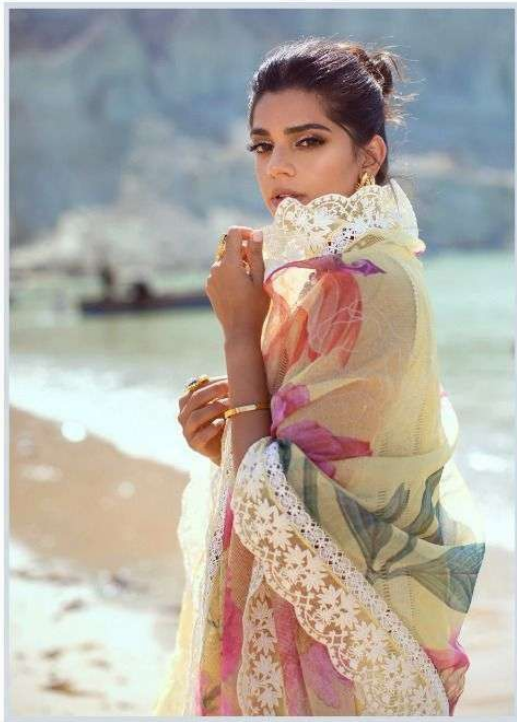

...RICHLY BEAUTIFYING...

1571
O