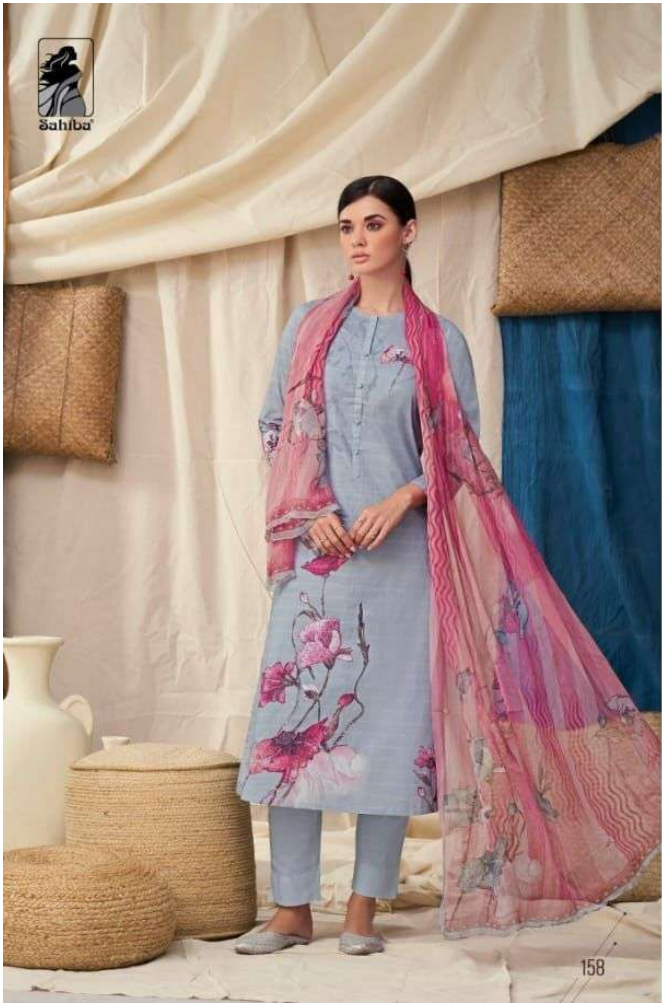

Sahiba

RATE LIST

H S N CODE - 520851

DESIGN NO

149 - 158

176 - 163

180 - 182

138 - 128

DESCRIPTION

TOP - PURE ITALIAN COTTON DIGITAL PRINT WITH HAND WORK

BOTTOM - PURE ITALIAN COTTON

DUPATTA - PURE BEMBERG CHIFFON DIGITAL PRINTED

{ RATE }
{ RS, 1695/- }

TOTAL SUITS = 08 TOTAL AMOUNT - 13560/- AVG. RATE - 1695/-