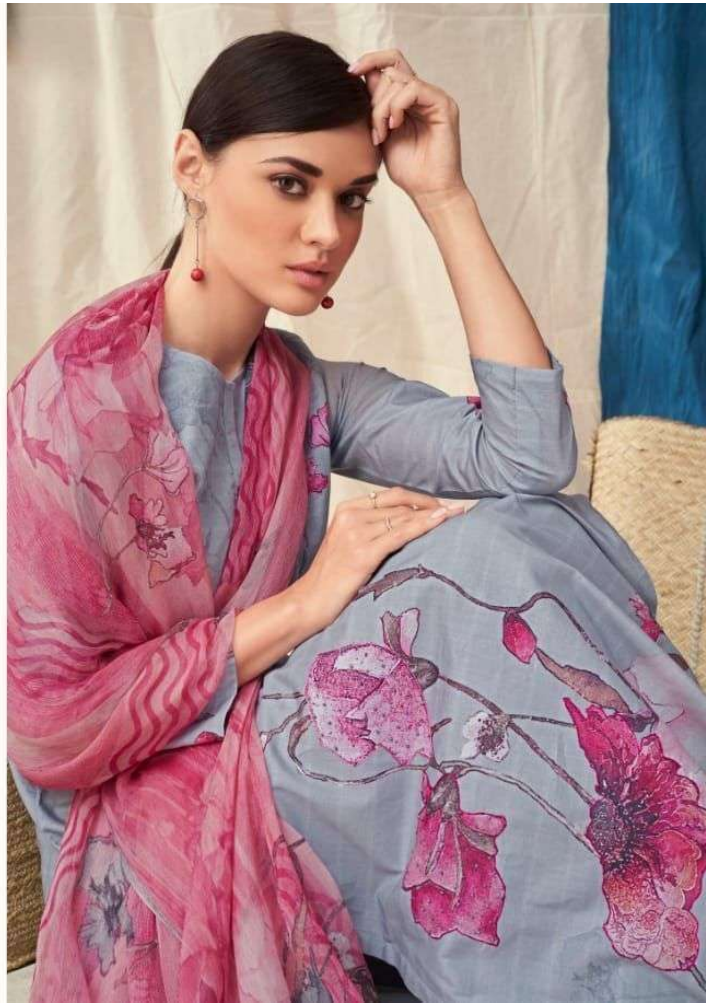

Sahiba

RATE LIST

H S N CODE - 520851

DESIGN NO

149 - 158

176 - 163

180 - 182

138 - 128

DESCRIPTION

TOP - PURE ITALIAN COTTON DIGITAL PRINT WITH HAND WORK

BOTTOM - PURE ITALIAN COTTON

DUPATTA - PURE BEMBERG CHIFFON DIGITAL PRINTED

{ RATE }
{ RS, 1695/- }

TOTAL SUITS = 08 TOTAL AMOUNT - 13560/- AVG. RATE - 1695/-