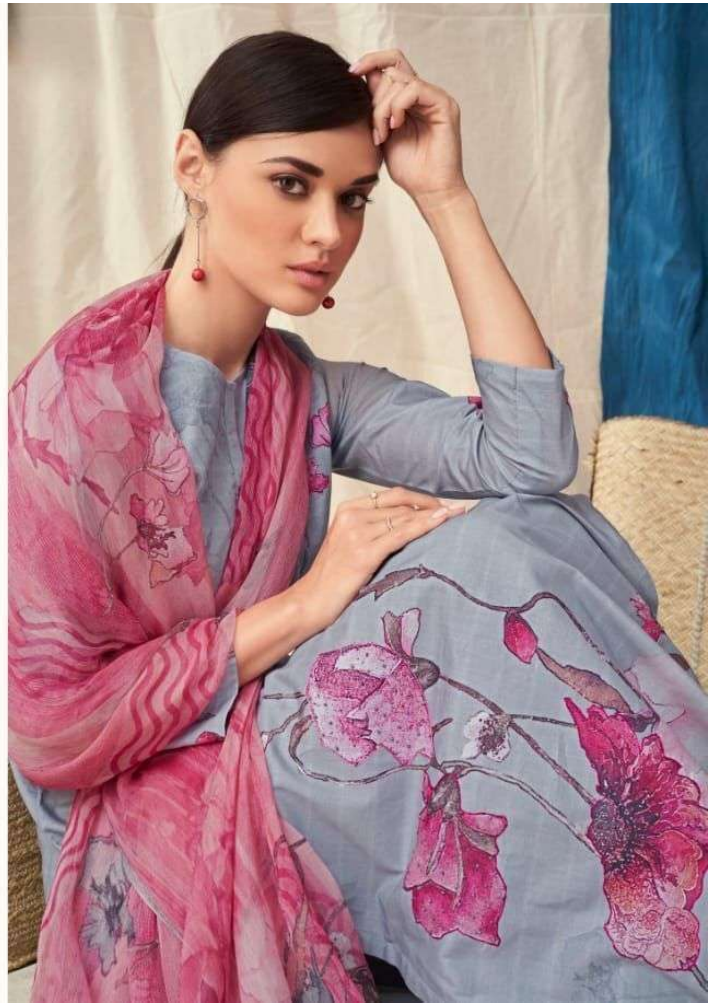

Sahiba

RATE LIST

H S N CODE - 520851

DESIGN NO

149 - 158

176 - 163

180 - 182

138 - 128

DESCRIPTION

TOP - PURE ITALIAN COTTON DIGITAL PRINT WITH HAND WORK

BOTTOM - PURE ITALIAN COTTON

DUPATTA - PURE BEMBERG CHIFFON DIGITAL PRINTED

{ RATE }
{ RS, 1695/- }

TOTAL SUITS = 08 TOTAL AMOUNT - 13560/- AVG. RATE - 1695/-