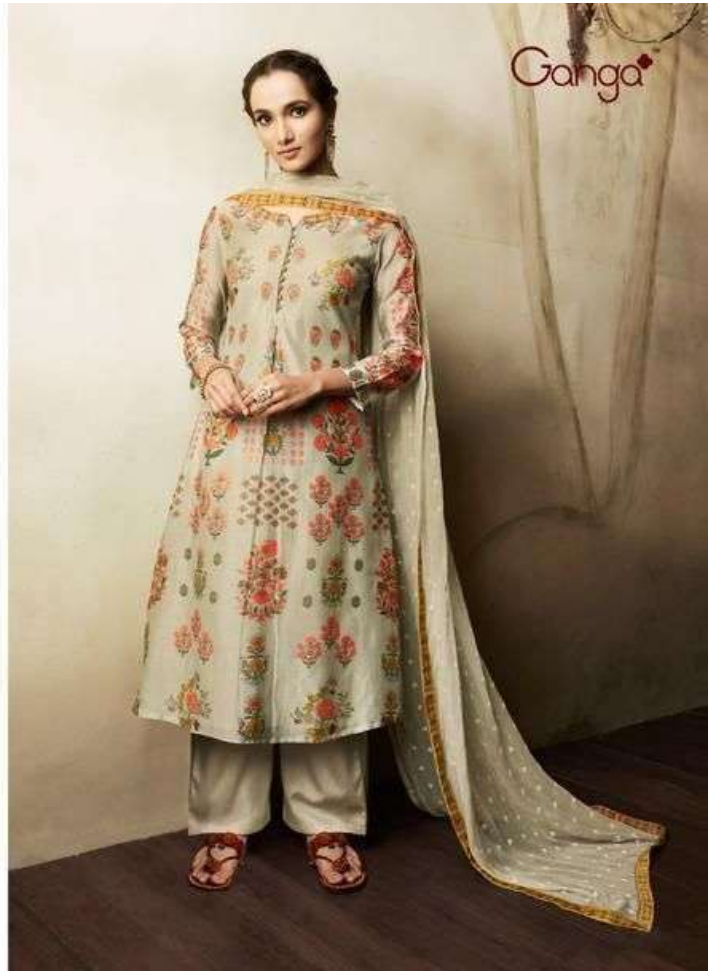

Ganga™

5332

Ganga®

5334

Ganga™

5337

5339

Ganga

PRODUCT NAME	ELIZA NEW
D.NO.	5332 TO 5339
DESCRIPTION	<p>TOP PREMIUM KORA SILK PRINTED WITH BUTTON WORK & PRINTED NECK</p> <p>BOTTOM PREMIUM COTTON SATIN SOLID</p> <p>DUPATTA PURE CHIFFON EMBROIDERY WITH PRINTED BORDER</p>
HSN CODE	540834
WHOLESALE PRICE	2410/- EACH+GST(EXTRA)