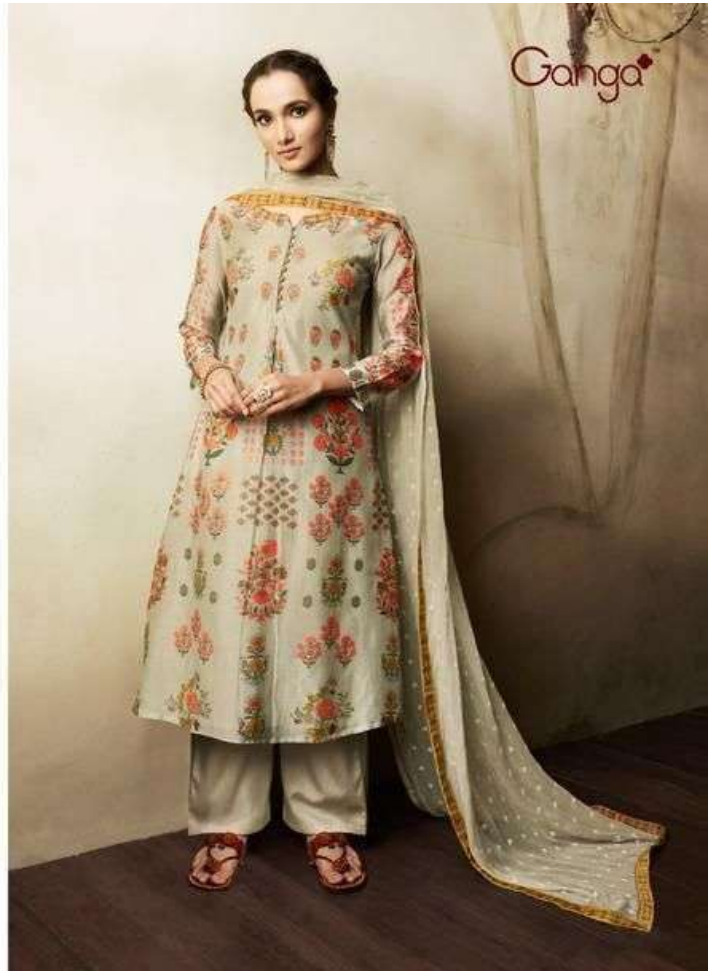

Ganga™

5332

Ganga®

5334

Ganga™

5335

5337

Ganga

5339

Ganga

PRODUCT NAME	ELIZA NEW
D.NO.	5332 TO 5339
DESCRIPTION	<p>TOP PREMIUM KORA SILK PRINTED WITH BUTTON WORK & PRINTED NECK</p> <p>BOTTOM PREMIUM COTTON SATIN SOLID</p> <p>DUPATTA PURE CHIFFON EMBROIDERY WITH PRINTED BORDER</p>
HSN CODE	540834
WHOLESALE PRICE	2410/- EACH+GST(EXTRA)