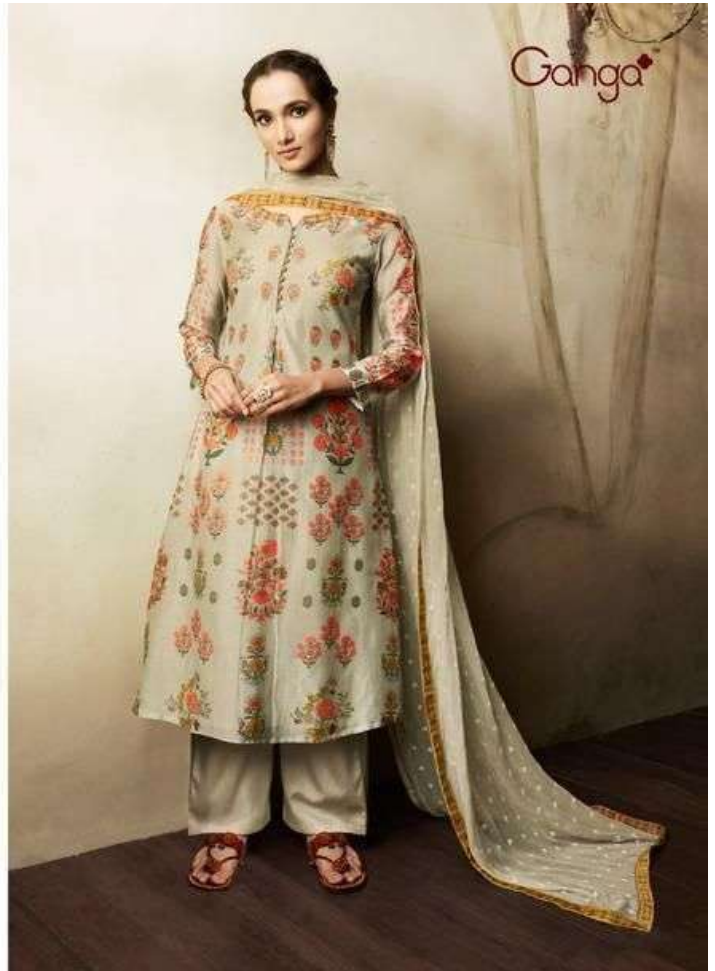

Ganga

5332

Ganga®

5334

  
5337

Ganga

5339

Ganga

PRODUCT NAME	<b>ELIZA NEW</b>
D.NO.	5332 TO 5339
DESCRIPTION	<p><b>TOP</b> PREMIUM KORA SILK PRINTED WITH BUTTON WORK &amp; PRINTED NECK</p> <p><b>BOTTOM</b> PREMIUM COTTON SATIN SOLID</p> <p><b>DUPATTA</b> PURE CHIFFON EMBROIDERY WITH PRINTED BORDER</p>
HSN CODE	<b>540834</b>
WHOLESALE PRICE	<b>2410/- EACH+GST(EXTRA)</b>