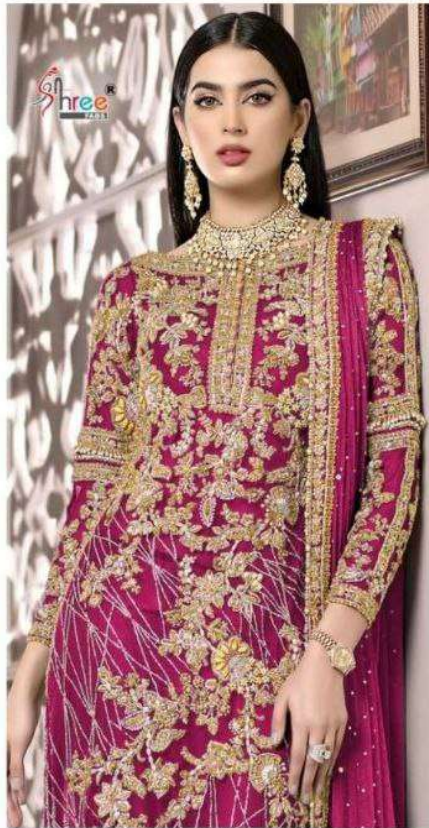

TOP:- NET WITH EMBROIDERY
DUPATTA:- NET WITH EMBROIDERY
BOTTOM / INNER:- SANTOON

S-455-D

TOP:- NET WITH EMBROIDERY
DUPATTA:- NET WITH EMBROIDERY
BOTTOM / INNER:- SANTOON

S-455-G