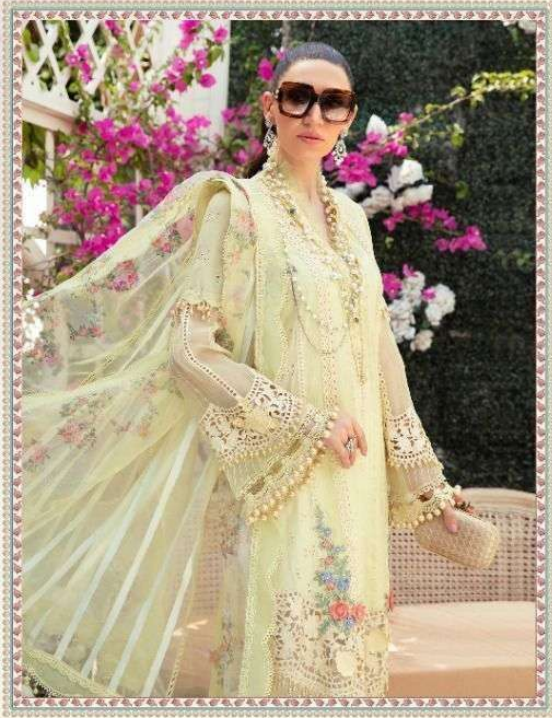

**MARIYA B EMBROIDERED
LAWN COLLECTION**

2164

**MARIYA B EMBROIDERED
LAWN COLLECTION**

2165

Shree
2131

**MARIYA B EMBROIDERED
LAWN COLLECTION**

2166

**MARIYA B EMBROIDERED
LAWN COLLECTION**

D.NO.	TOP	BOTTOM INNER	DUPATTA	RATE
2164	BUTTER FLY NET WITH HEAVY EMBROIDERED	SEMI LAWN	BUTTER FLY NET EMBROIDERED	1115.00
2165	PURE COTTON WITH HEAVY EMBROIDERED	SEMI LAWN	ORGANZA DIGITAL PRINT	1221.00
2166	PURE COTTON WITH HEAVY EMBROIDERED	SEMI LAWN	TABY DIGITAL PRINT	1141.00
2167	PURE COTTON WITH HEAVY EMBROIDERED	SEMI LAWN	TABY DIGITAL PRINT	941.00
2168	PURE COTTON WITH HEAVY EMBROIDERED	SEMI LAWN	BUTTER FLY NET EMBROIDERED	1289.00
2169	PURE COTTON WITH HEAVY EMBROIDERED	SEMI LAWN	BUTTER FLY NET EMBROIDERED	1199.00