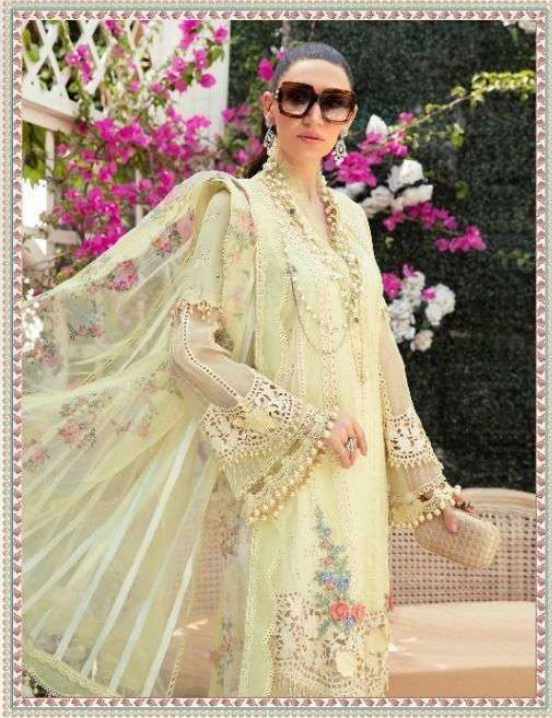

**MARIYA B EMBROIDERED
LAWN COLLECTION**

2164

**MARIYA B EMBROIDERED
LAWN COLLECTION**

2165

**MARIYA B EMBROIDERED
LAWN COLLECTION**

2166

**MARIYA B EMBROIDERED
LAWN COLLECTION**

2167

**MARIYA B EMBROIDERED
LAWN COLLECTION**

2168

**MARIYA B EMBROIDERED
LAWN COLLECTION**

2169

Hellow to everyone

present new looking and stylish printed designs

MARIYA B EMBROIDERED LAWN COLLECTION

D.NO.	TOP	BOTTOM INNER	DUPATTA	RATE
2164	BUTTER FLY NET WITH HEAVY EMBROIDERED	SEMI LAWN	BUTTER FLY NET EMBROIDERED	1115.00
2165	PURE COTTON WITH HEAVY EMBROIDERED	SEMI LAWN	ORGANZA DIGITAL PRINT	1221.00
2166	PURE COTTON WITH HEAVY EMBROIDERED	SEMI LAWN	TABY DIGITAL PRINT	1141.00
2167	PURE COTTON WITH HEAVY EMBROIDERED	SEMI LAWN	TABY DIGITAL PRINT	941.00
2168	PURE COTTON WITH HEAVY EMBROIDERED	SEMI LAWN	BUTTER FLY NET EMBROIDERED	1289.00
2169	PURE COTTON WITH HEAVY EMBROIDERED	SEMI LAWN	BUTTER FLY NET EMBROIDERED	1199.00