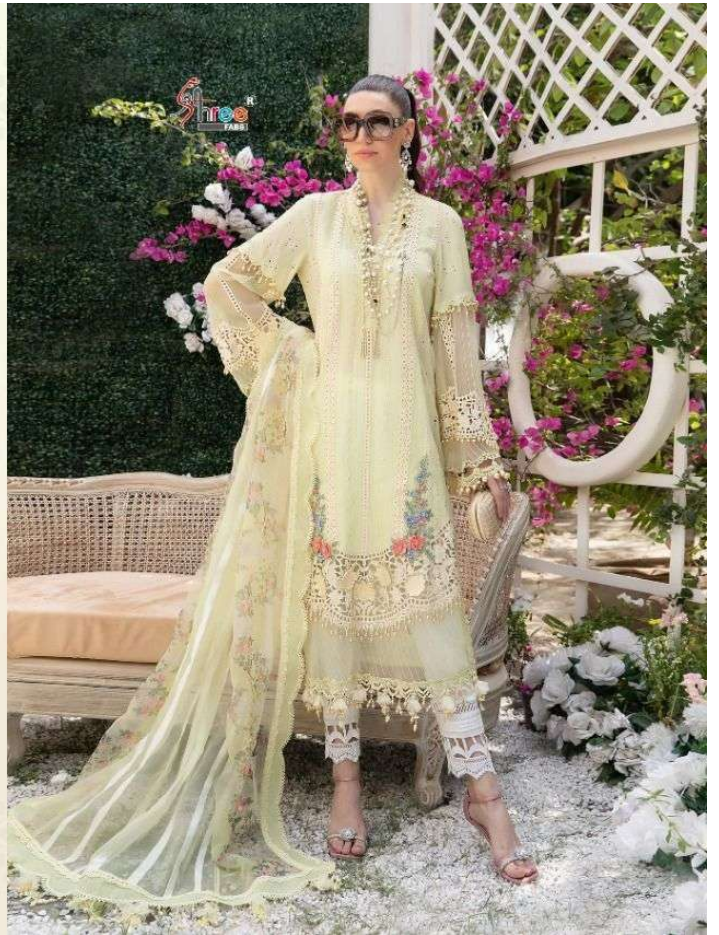

**MARIYA B EMBROIDERED
LAWN COLLECTION**

2164

**MARIYA B EMBROIDERED
LAWN COLLECTION**

2165

Shree
2131

**MARIYA B EMBROIDERED
LAWN COLLECTION**

2166

**MARIYA B EMBROIDERED
LAWN COLLECTION**

D.NO.	TOP	BOTTOM INNER	DUPATTA	RATE
2164	BUTTER FLY NET WITH HEAVY EMBROIDERED	SEMI LAWN	BUTTER FLY NET EMBROIDERED	1115.00
2165	PURE COTTON WITH HEAVY EMBROIDERED	SEMI LAWN	ORGANZA DIGITAL PRINT	1221.00
2166	PURE COTTON WITH HEAVY EMBROIDERED	SEMI LAWN	TABY DIGITAL PRINT	1141.00
2167	PURE COTTON WITH HEAVY EMBROIDERED	SEMI LAWN	TABY DIGITAL PRINT	941.00
2168	PURE COTTON WITH HEAVY EMBROIDERED	SEMI LAWN	BUTTER FLY NET EMBROIDERED	1289.00
2169	PURE COTTON WITH HEAVY EMBROIDERED	SEMI LAWN	BUTTER FLY NET EMBROIDERED	1199.00