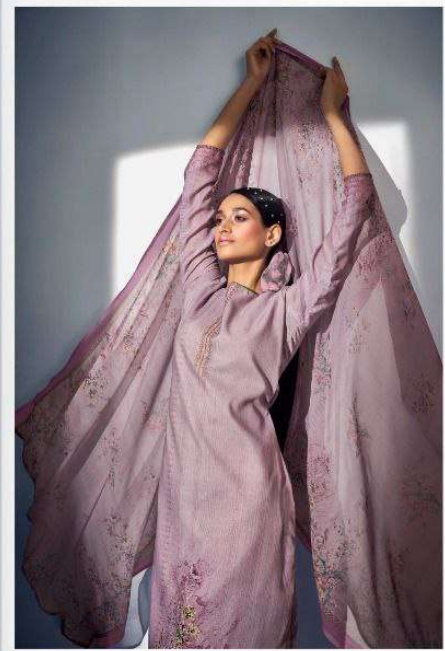

Zulfat
DESIGNER

421-007