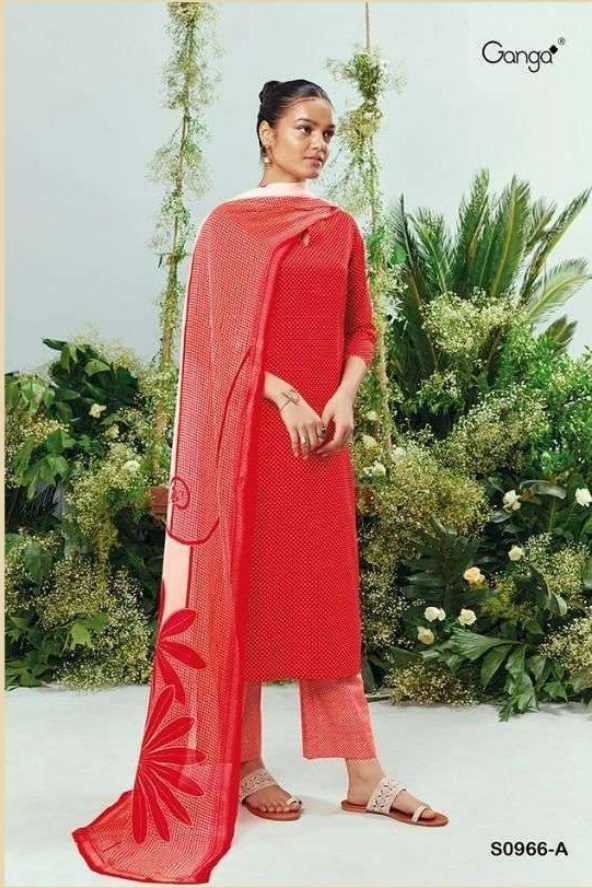

Ganga®

S0966-D

Ganga®

D.NO.S0966
EMILY

Ganga®

PRODUCT NAME	EMILY
D.NO.	S0966
DESCRIPTION	TOP/BOTTOM PREMIUM COTTON PRINTED DUPATTA PURE CHIFFON PRINTED
HSN CODE	520851
WHOLESALE PRICE	1170- / EACH+GST(EXTRA)