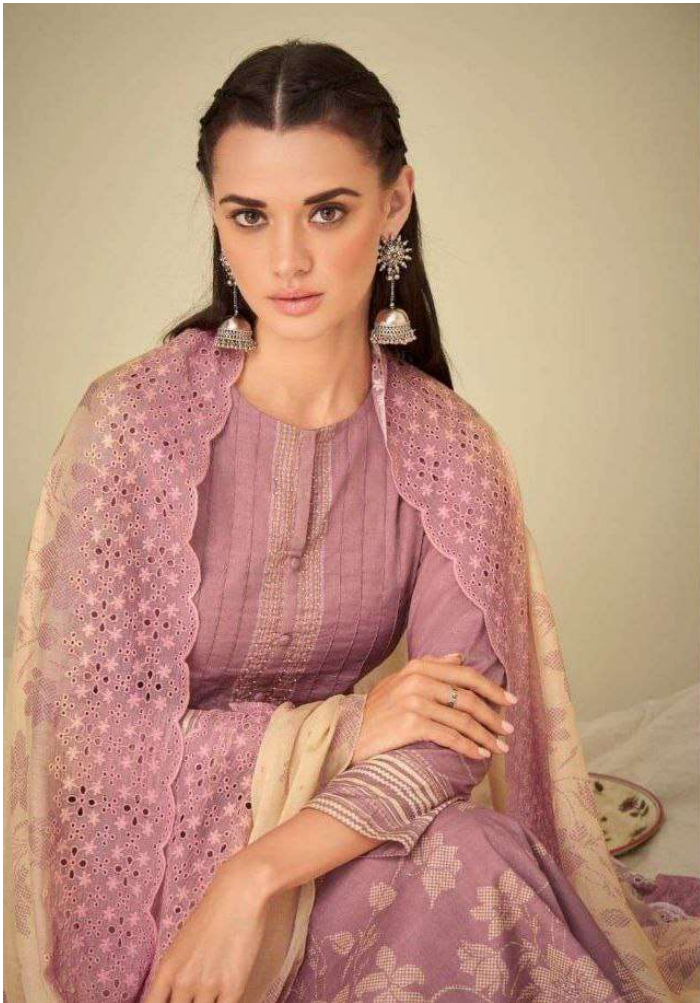

ANAISHA

ASB

416

435

Sahiba

Sahiba

RATE LIST

H S N CODE - 520851

DESIGN NO

435 - 458

488 - 475

472 - 482

416

428

DESCRIPTION

TOP - PURE ITALIAN COTTON DIGITAL PRINT WITH HAND WORK