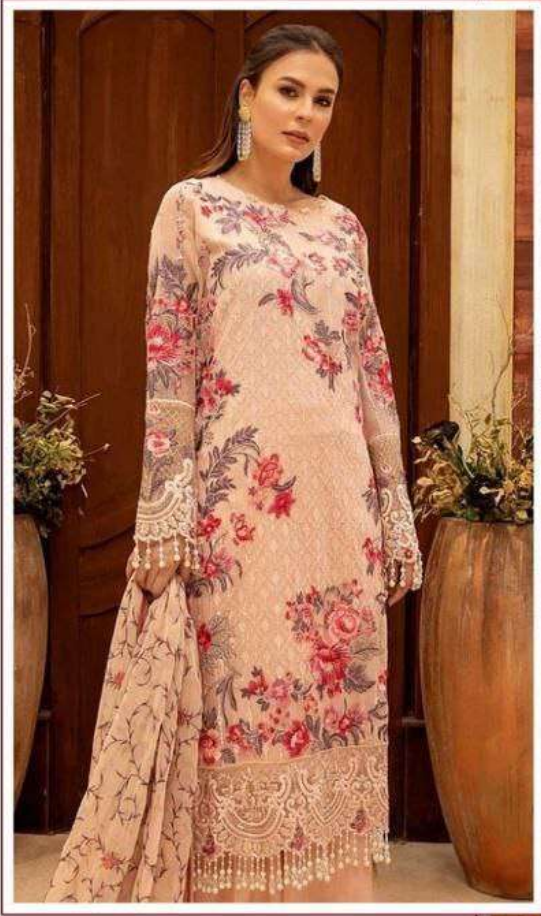

Shree[®]
FABS

Shree[®]
FABS

S-341

S-341

Price: N/A