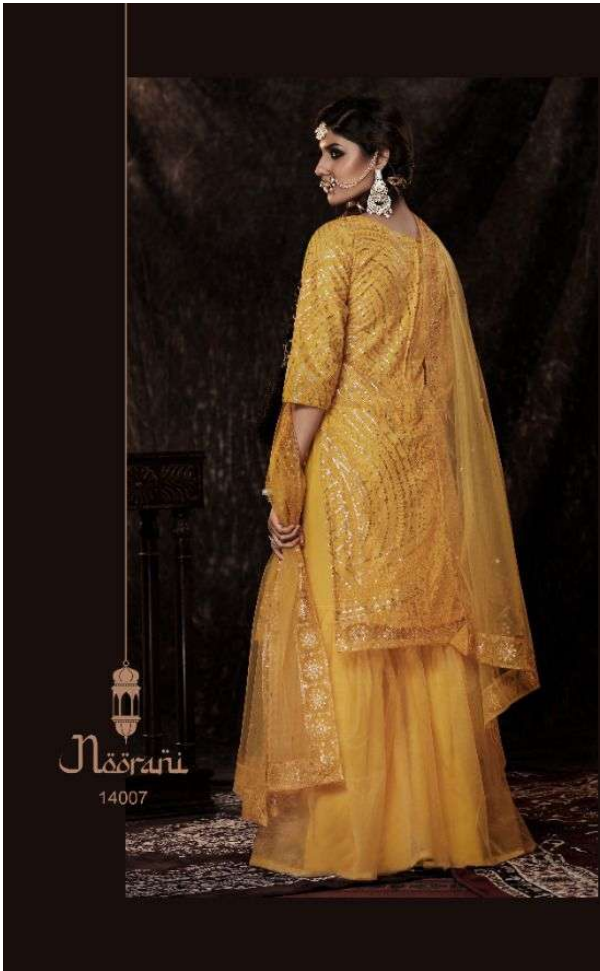

ARYA DESIGNS

ARYA DESIGNS

Nāṣṛānī  
14001

Maorani  
14002

ARFA DESIGNS

Nasrani  
14006

ARYA DESIGNS

ARYA DESIGNS

# Noorani

VOLUME - 4

SKU	MAIN COLOR	DRESS FABRIC	BOTTOM FABRIC	DUPATTA FABRICS	TOP SIZE	WORK
14001	DARK FIROZI	SOFT NET	SOFT NET	SOFT NET	FREE SIZE	SEQUINS
14002	DARK ORANGE	SOFT NET	SOFT NET	SOFT NET	FREE SIZE	SEQUINS
14003	ONION	SOFT NET	SOFT NET	SOFT NET	FREE SIZE	SEQUINS
14004	PARROT	SOFT NET	SOFT NET	SOFT NET	FREE SIZE	SEQUINS
14005	DARK FIROZI	SOFT NET	SOFT NET	SOFT NET	FREE SIZE	SEQUINS
14006	LILAC	SOFT NET	SOFT NET	SOFT NET	FREE SIZE	SEQUINS
14007	MUSTARD	SOFT NET	SOFT NET	SOFT NET	FREE SIZE	SEQUINS
14008	GREY	SOFT NET	SOFT NET	SOFT NET	FREE SIZE	SEQUINS