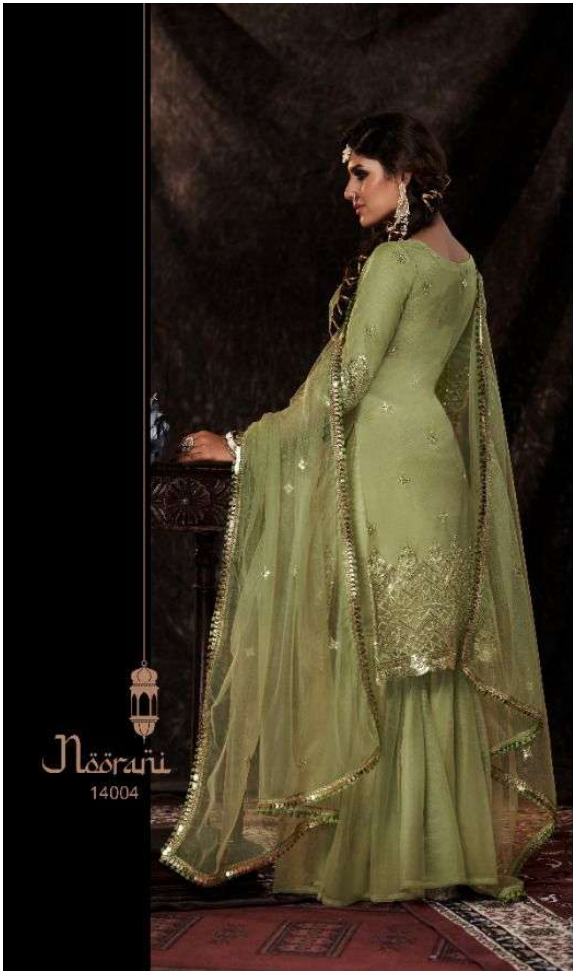

ARYA DESIGNS

ARYA DESIGNS

Nāṣṛānī  
14001

Maorani  
14002

ARFA DESIGNS

Nasrani  
14006

ARYA DESIGNS

ARYA DESIGNS

# Noorani

VOLUME - 4

SKU	MAIN COLOR	DRESS FABRIC	BOTTOM FABRIC	DUPATTA FABRICS	TOP SIZE	WORK
14001	DARK FIROZI	SOFT NET	SOFT NET	SOFT NET	FREE SIZE	SEQUINS
14002	DARK ORANGE	SOFT NET	SOFT NET	SOFT NET	FREE SIZE	SEQUINS
14003	ONION	SOFT NET	SOFT NET	SOFT NET	FREE SIZE	SEQUINS
14004	PARROT	SOFT NET	SOFT NET	SOFT NET	FREE SIZE	SEQUINS
14005	DARK FIROZI	SOFT NET	SOFT NET	SOFT NET	FREE SIZE	SEQUINS
14006	LILAC	SOFT NET	SOFT NET	SOFT NET	FREE SIZE	SEQUINS
14007	MUSTARD	SOFT NET	SOFT NET	SOFT NET	FREE SIZE	SEQUINS
14008	GREY	SOFT NET	SOFT NET	SOFT NET	FREE SIZE	SEQUINS