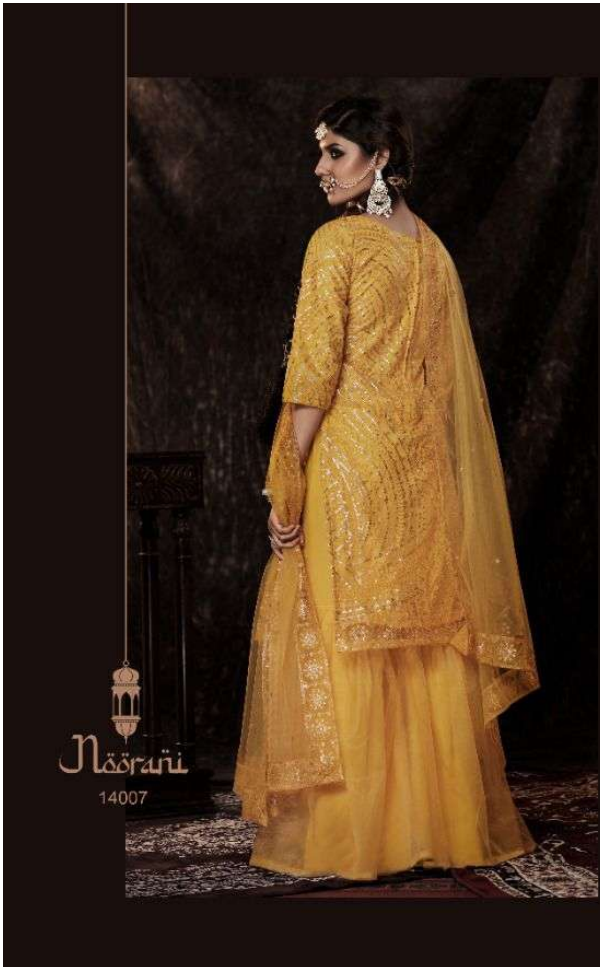

ARYA DESIGNS

ARYA DESIGNS

Nāṣṛānī  
14001

Maorani  
14002

ARFA DESIGNS

Nasrani  
14006

ARYA DESIGNS

ARYA DESIGNS

# Nöörani

VOLUME - 4

SKU	MAIN COLOR	DRESS FABRIC	BOTTOM FABRIC	DUPATTA FABRICS	TOP SIZE	WORK
14001	DARK FIROZI	SOFT NET	SOFT NET	SOFT NET	FREE SIZE	SEQUINS
14002	DARK ORANGE	SOFT NET	SOFT NET	SOFT NET	FREE SIZE	SEQUINS
14003	ONION	SOFT NET	SOFT NET	SOFT NET	FREE SIZE	SEQUINS
14004	PARROT	SOFT NET	SOFT NET	SOFT NET	FREE SIZE	SEQUINS
14005	DARK FIROZI	SOFT NET	SOFT NET	SOFT NET	FREE SIZE	SEQUINS
14006	LILAC	SOFT NET	SOFT NET	SOFT NET	FREE SIZE	SEQUINS
14007	MUSTARD	SOFT NET	SOFT NET	SOFT NET	FREE SIZE	SEQUINS
14008	GREY	SOFT NET	SOFT NET	SOFT NET	FREE SIZE	SEQUINS