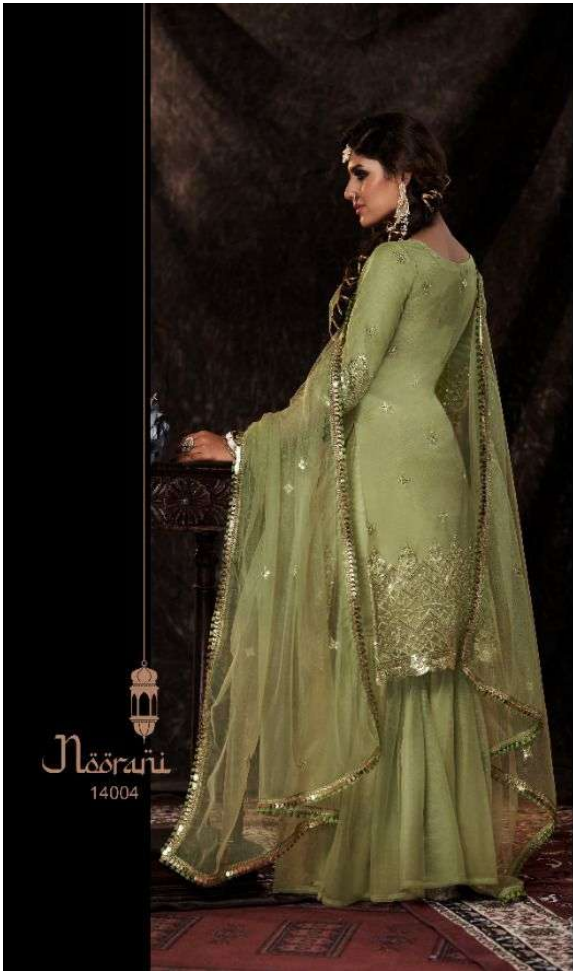

ARYA DESIGNS

ARYA DESIGNS

Nāṣṛānī  
14001

Maorani  
14002

ARFA DESIGNS

Nasrani  
14006

ARYA DESIGNS

ARYA DESIGNS

# Nöörani

VOLUME - 4

SKU	MAIN COLOR	DRESS FABRIC	BOTTOM FABRIC	DUPATTA FABRICS	TOP SIZE	WORK
14001	DARK FIROZI	SOFT NET	SOFT NET	SOFT NET	FREE SIZE	SEQUINS
14002	DARK ORANGE	SOFT NET	SOFT NET	SOFT NET	FREE SIZE	SEQUINS
14003	ONION	SOFT NET	SOFT NET	SOFT NET	FREE SIZE	SEQUINS
14004	PARROT	SOFT NET	SOFT NET	SOFT NET	FREE SIZE	SEQUINS
14005	DARK FIROZI	SOFT NET	SOFT NET	SOFT NET	FREE SIZE	SEQUINS
14006	LILAC	SOFT NET	SOFT NET	SOFT NET	FREE SIZE	SEQUINS
14007	MUSTARD	SOFT NET	SOFT NET	SOFT NET	FREE SIZE	SEQUINS
14008	GREY	SOFT NET	SOFT NET	SOFT NET	FREE SIZE	SEQUINS