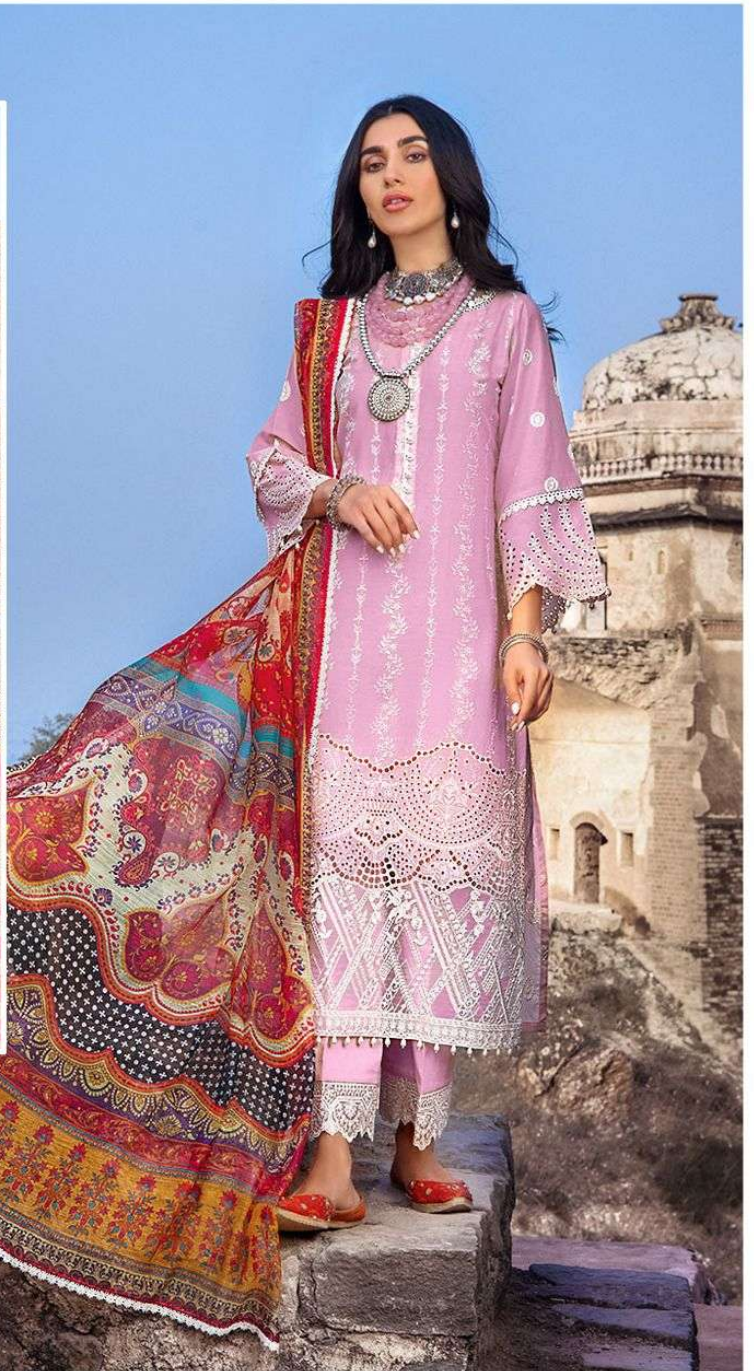

Fepic®

WASHING INTRUCTIONS

DO NOT USE ANY TYPE OF BLEACH OR STAIN REMOVING CHEMICALS
BEFORE CUTTING / STITCHING, FABRIC SHOULD BE SOAKED BE SOAKED IN WATER
(ALL COMPONENTS SEPARATELY) FOR 15 MINUTES
DO NOT KEEP WET FABRIC IN TWISTED FROM IN ORDER TO AVOID
WASH COLOURED AND WHITE FABRICS SEPARATELY
IRON CLOTHES AT MODERATE TEMPERATURE | DO NOT DRY FABRIC
(EXTRA LACES, HANGINGS AND ACCESSORIES ARE NOT INCLUDED)

Rosemeen®

ZC CHIKANKARI
GEORGETTE COLLECTION

D.NO.46014