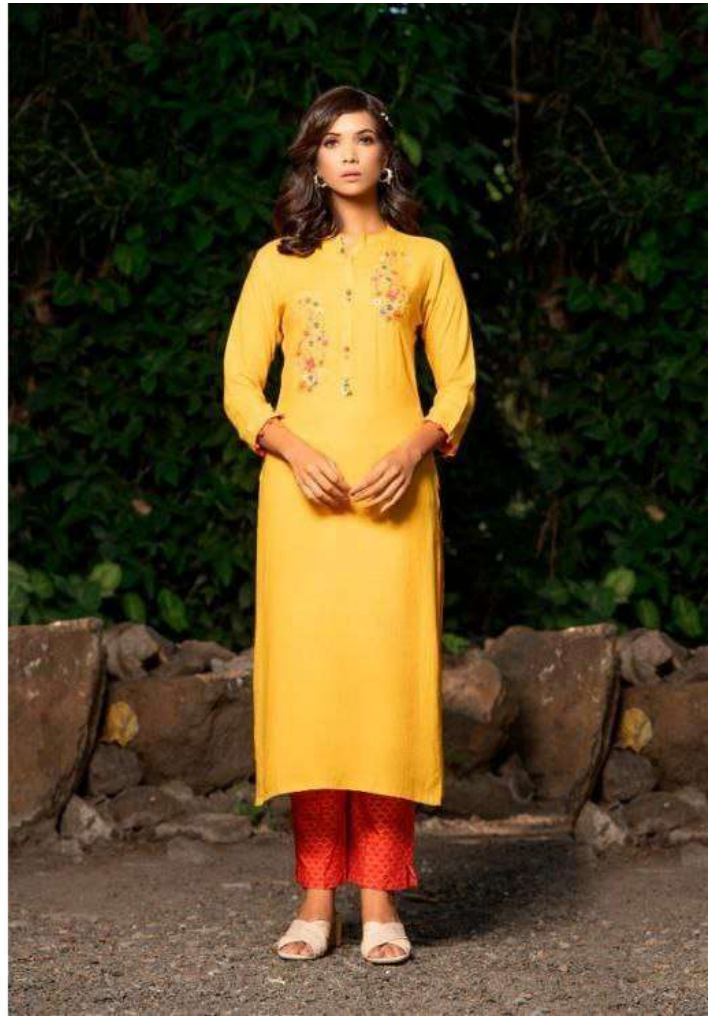

psyna®

Penthouse
1008

Indulge in Elegance