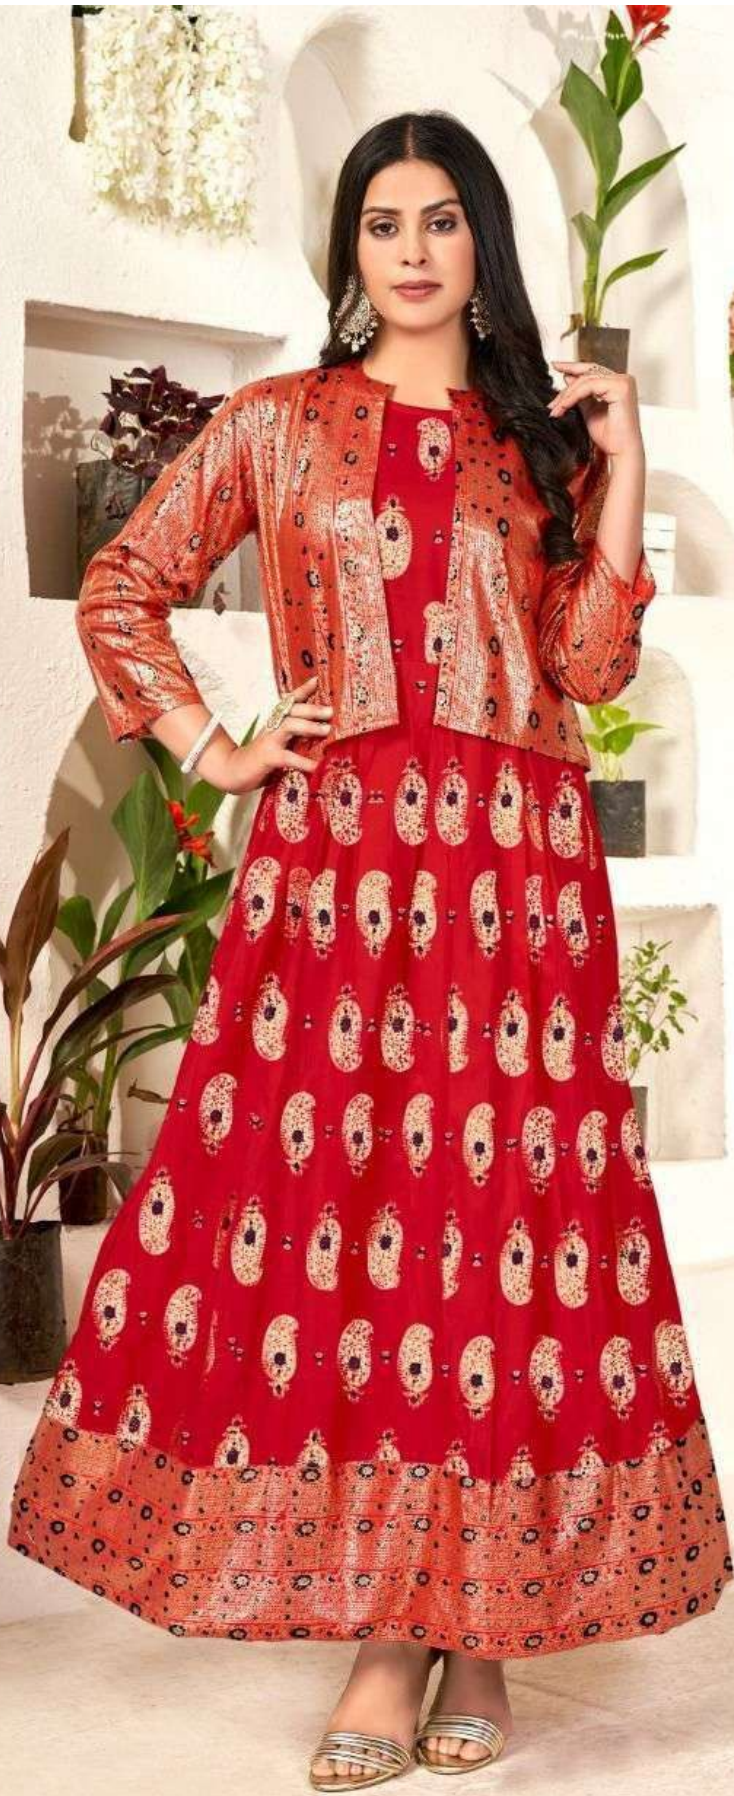

SMIT
CREATION

Size- S to 5XL

Baby

Size- S to 5XL
Baby

Size- S to 5XL
Baby

Size- S to 5XL
Baby

Size- S to 5XL
Baby

Size- S to 5XL
Baby

Size- S to 5XL
Baby

Size- S to 5XL
Baby

Size- S to 5XL
Baby

Baby

Size - S, M, L, XL, XXL, 3XL, 4XL, 5XL,

D.no	Gown	Jacket
1001	14 kg Rayon with Minakari Foil print sleeveless Gown.	14 kg Rayon with Minakari Foil print.
1002	14 kg Rayon with Minakari Foil print sleeveless Gown.	14 kg Rayon with Minakari Foil print.
1003	14 kg Rayon with Minakari Foil print sleeveless Gown.	14 kg Rayon with Minakari Foil print.
1004	14 kg Rayon with Minakari Foil print sleeveless Gown.	14 kg Rayon with Minakari Foil print.
1005	14 kg Rayon with Minakari Foil print sleeveless Gown.	14 kg Rayon with Minakari Foil print.
1006	14 kg Rayon with Minakari Foil print sleeveless Gown.	14 kg Rayon with Minakari Foil print.
1007	14 kg Rayon with Minakari Foil print sleeveless Gown.	14 kg Rayon with Minakari Foil print.
1008	14 kg Rayon with Minakari Foil print sleeveless Gown.	14 kg Rayon with Minakari Foil print.