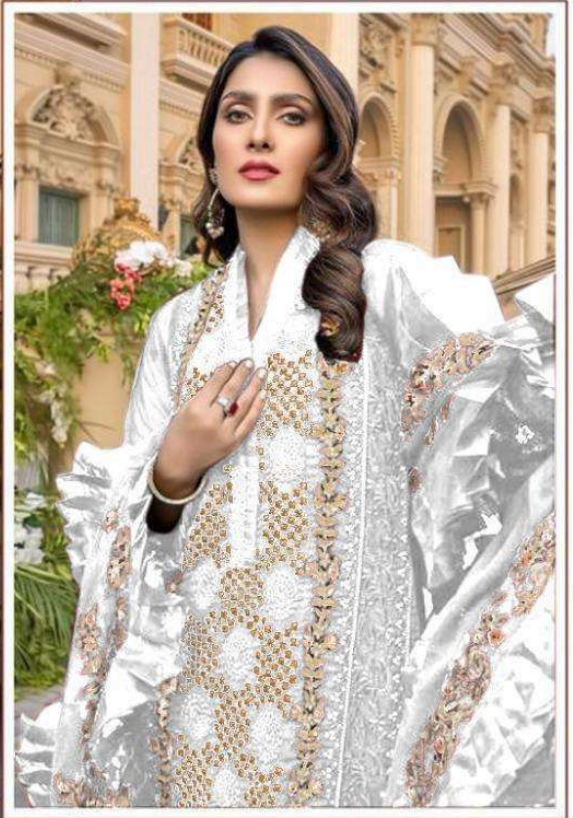

Serene
Pakistani Style
A BRAND BY MEGHA EXPORT

D.NO.S- 58 A

TOP : FOX GEORGETTE WITH
HEAVY EMBROIDERY
DUPATTA : NET EMBROIDERY
WITH FRILL
BOTTON / INNER : SANTOON

Serene
Pakistani Style
A BRAND BY MEGHA EXPORT

D.NO.S- 58 B

TOP : FOX GEORGETTE WITH
HEAVY EMBROIDERY
DUPATTA : NET EMBROIDERY
WITH FRILL
BOTTON / INNER : SANTOON

Serene
Pakistani Style
A BRAND BY MEGHA EXPORT

D.NO.S- 58 C

TOP : FOX GEORGETTE WITH
HEAVY EMBROIDERY
DUPATTA : NET EMBROIDERY
WITH FRILL
BOTTON / INNER : SANTOON

Serene
Pakistani Style
A BRAND BY MEGHA EXPORT

D.NO.S- 58 D

TOP : FOX GEORGETTE WITH
HEAVY EMBROIDERY
DUPATTA : NET EMBROIDERY
WITH FRILL
BOTTON / INNER : SANTOON

D.NO S- 58 A

D.NO S- 58 B

D.NO S- 58 C

D.NO S- 58 D