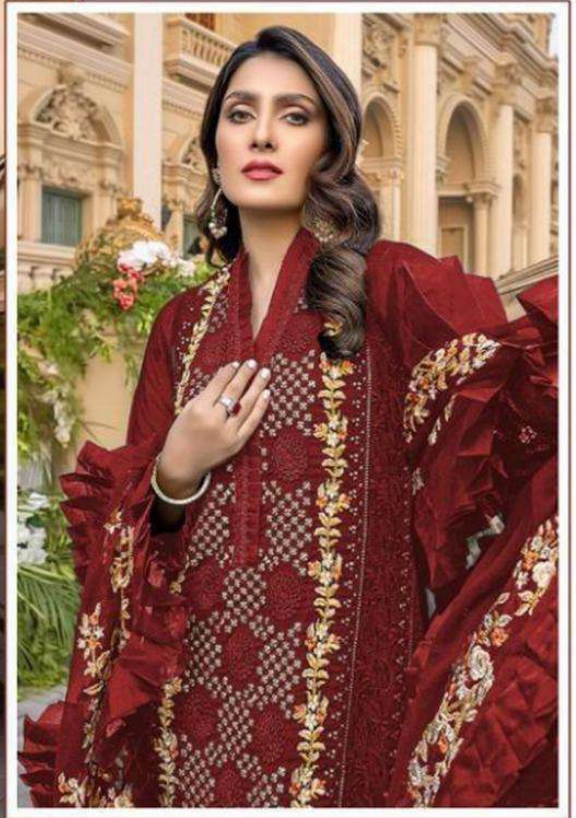

*Serene*  
Pakistani Style  
A BRAND BY MEGHA EXPORT

D.NO.S- 58 A

TOP : FOX GEORGETTE WITH  
HEAVY EMBROIDERY  
DUPATTA : NET EMBROIDERY  
WITH FRILL  
BOTTON / INNER : SANTOON

*Serene*  
Pakistani Style  
A BRAND BY MEGHA EXPORT

D.NO.S- 58 B

TOP : FOX GEORGETTE WITH  
HEAVY EMBROIDERY  
DUPATTA : NET EMBROIDERY  
WITH FRILL  
BOTTON / INNER : SANTOON

*Serene*  
Pakistani Style  
A BRAND BY MEGHA EXPORT

D.NO.S- 58 C

TOP : FOX GEORGETTE WITH  
HEAVY EMBROIDERY  
DUPATTA : NET EMBROIDERY  
WITH FRILL  
BOTTON / INNER : SANTOON

*Serene*  
Pakistani Style  
A BRAND BY MEGHA EXPORT

D.NO.S- 58 D

TOP : FOX GEORGETTE WITH  
HEAVY EMBROIDERY  
DUPATTA : NET EMBROIDERY  
WITH FRILL  
BOTTON / INNER : SANTOON

D.NO S- 58 A

D.NO S- 58 B

D.NO S- 58 C