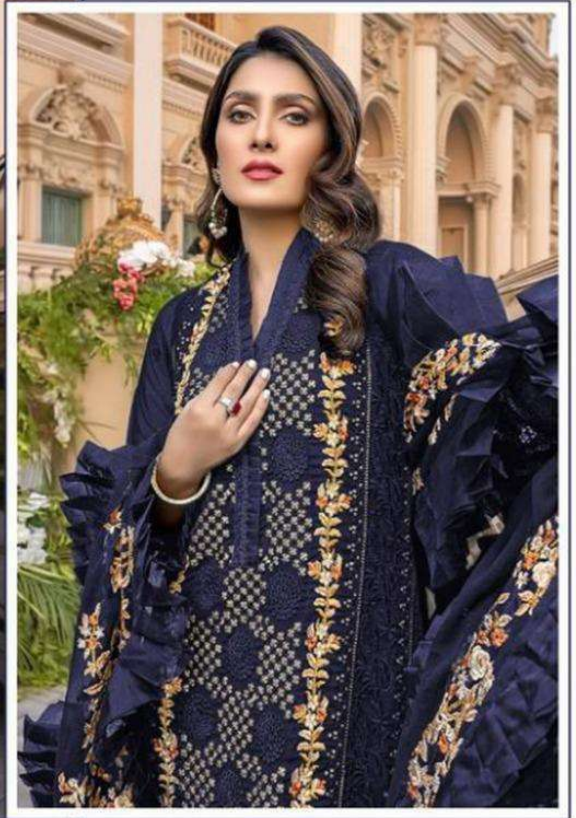

*Serene*  
Pakistani Style  
A BRAND BY MEGHA EXPORT

D.NO.S- 58 A

TOP : FOX GEORGETTE WITH  
HEAVY EMBROIDERY  
DUPATTA : NET EMBROIDERY  
WITH FRILL  
BOTTON / INNER : SANTOON

*Serene*  
Pakistani Style  
A BRAND BY MEGHA EXPORT

D.NO.S- 58 B

TOP : FOX GEORGETTE WITH  
HEAVY EMBROIDERY  
DUPATTA : NET EMBROIDERY  
WITH FRILL  
BOTTON / INNER : SANTOON

*Serene*  
Pakistani Style  
A BRAND BY MEGHA EXPORT

D.NO.S- 58 C

TOP : FOX GEORGETTE WITH  
HEAVY EMBROIDERY  
DUPATTA : NET EMBROIDERY  
WITH FRILL  
BOTTON / INNER : SANTOON

*Serene*  
Pakistani Style  
A BRAND BY MEGHA EXPORT

D.NO.S- 58 D

TOP : FOX GEORGETTE WITH  
HEAVY EMBROIDERY  
DUPATTA : NET EMBROIDERY  
WITH FRILL  
BOTTON / INNER : SANTOON

D.NO S- 58 A

D.NO S- 58 B

D.NO S- 58 C