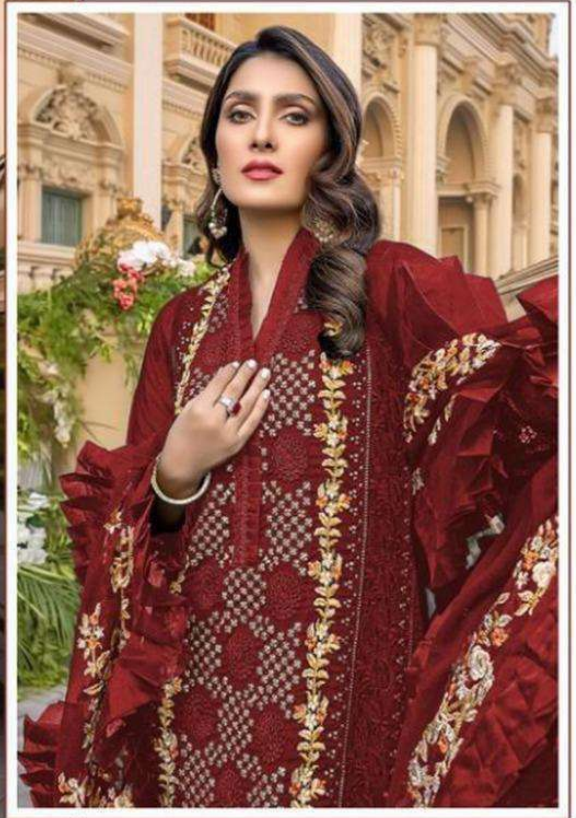

Serene
Pakistani Style
A BRAND BY MEGHA EXPORT

D.NO.S- 58 A

TOP : FOX GEORGETTE WITH
HEAVY EMBROIDERY
DUPATTA : NET EMBROIDERY
WITH FRILL
BOTTON / INNER : SANTOON

Serene
Pakistani Style
A BRAND BY MEGHA EXPORT

D.NO.S- 58 B

TOP : FOX GEORGETTE WITH
HEAVY EMBROIDERY
DUPATTA : NET EMBROIDERY
WITH FRILL
BOTTON / INNER : SANTOON

Serene
Pakistani Style
A BRAND BY MEGHA EXPORT

D.NO.S- 58 C

TOP : FOX GEORGETTE WITH
HEAVY EMBROIDERY
DUPATTA : NET EMBROIDERY
WITH FRILL
BOTTON / INNER : SANTOON

Serene
Pakistani Style
A BRAND BY MEGHA EXPORT

D.NO.S- 58 D

TOP : FOX GEORGETTE WITH
HEAVY EMBROIDERY
DUPATTA : NET EMBROIDERY
WITH FRILL
BOTTON / INNER : SANTOON

D.NO S- 58 A

D.NO S- 58 B

D.NO S- 58 C

D.NO S- 58 D