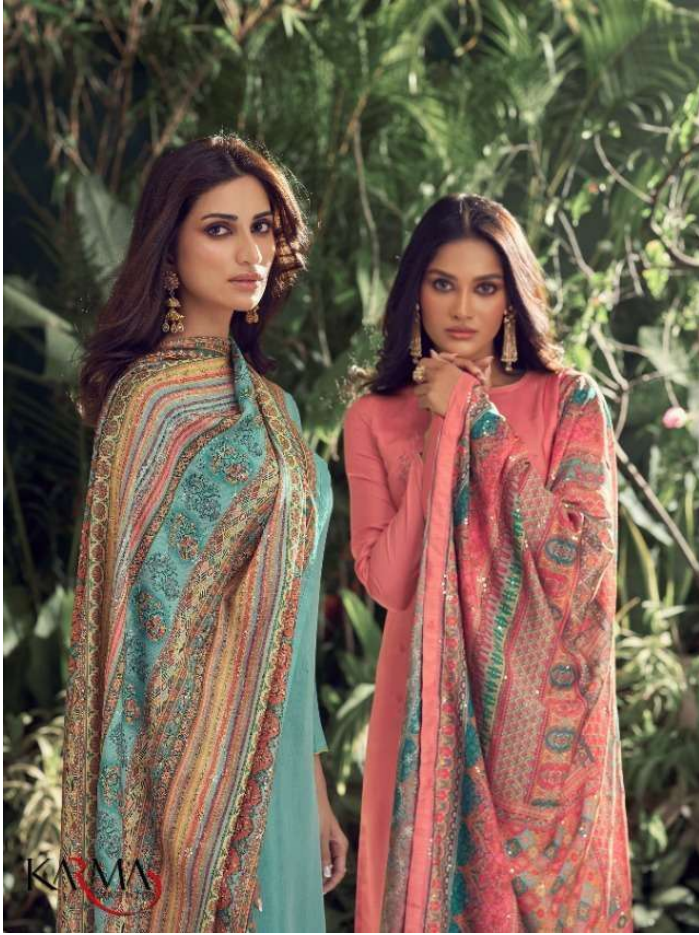

INAYAT

VOL-07

FROM KARMA TRENDZ

:DESIGN NO:

4068 to 4074

(Total Design : 7)

.....
: TOP :

Pure Maslin Embroidered

: BOTTOM :

Pure Santoon

: DUPATTA :

Pure Maslin Digital Embroidered
.....

KARMA
TRENDZ PVT. LTD.