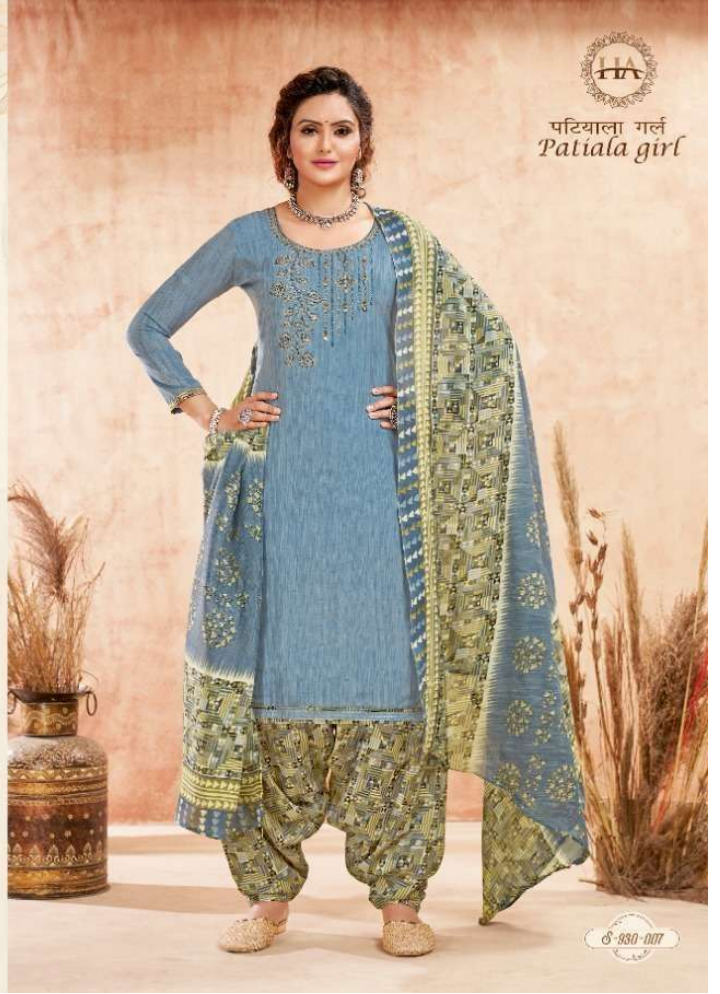

पटियाला गर्ल
Patiala girl

8-880-0077