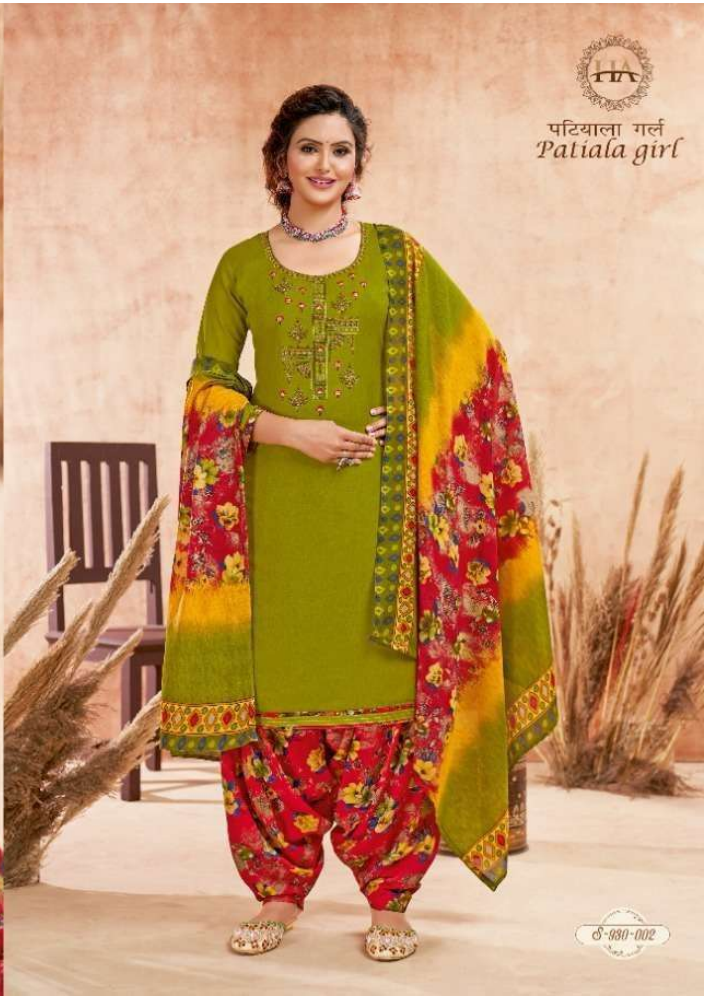

पटियाला गर्ल  
*Patiala girl*

8-880-001

पटियाला गर्ल  
*Patiala girl*

6-930-004

Yes, elegance and style is always an integrated part of village attire, and when you adopt such style, you feel a sense of elegance and spirit of look.

classic outfits with a hint of interesting detailing, subtle sheen, rich texture is perfectly wrapped in parashe giving style a new meaning and refresh your wardrobe to Indian culture.

पटियाला गर्ल  
*Patiala girl*