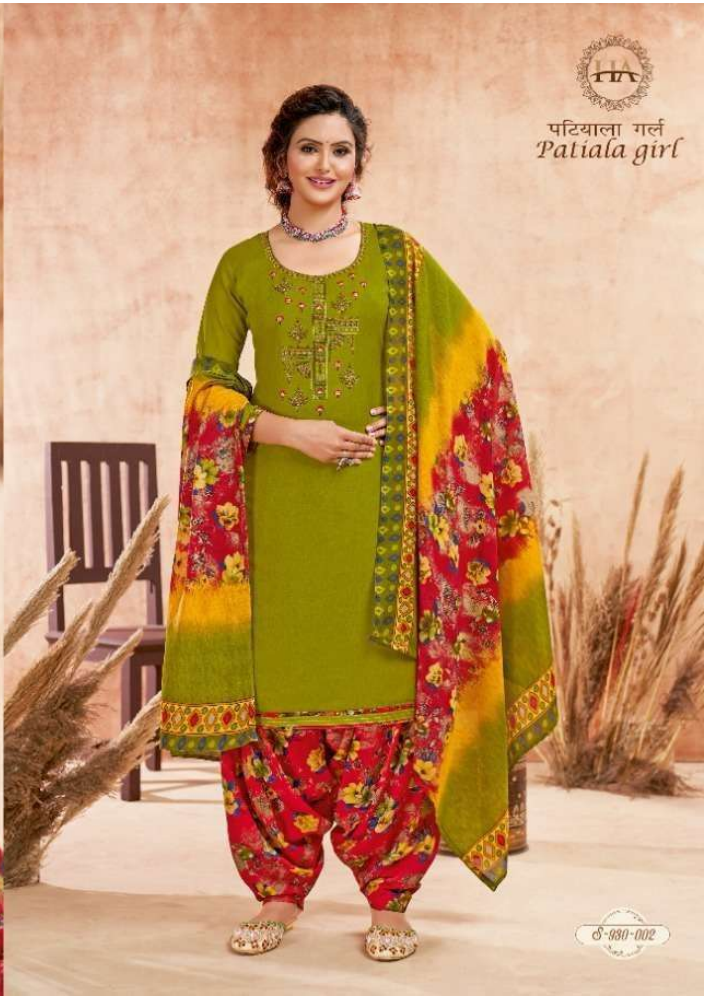

पटियाला गर्ल
Patiala girl

8-880-001

पटियाला गर्ल
Patiala girl

8-980-002

पटियाला गर्ल
Patiala girl

Yes, elegance and style is always an integrated part of village attire, and when you adopt such style, you feel a sense of elegance and spirit of look.

6-930-004

classic outfits with a hint of interesting detailing, subtle sheen, rich texture is perfectly wrapped in parashe giving style a new meaning and refresh your wardrobe to Indian culture.

पटियाला गर्ल
Patiala girl