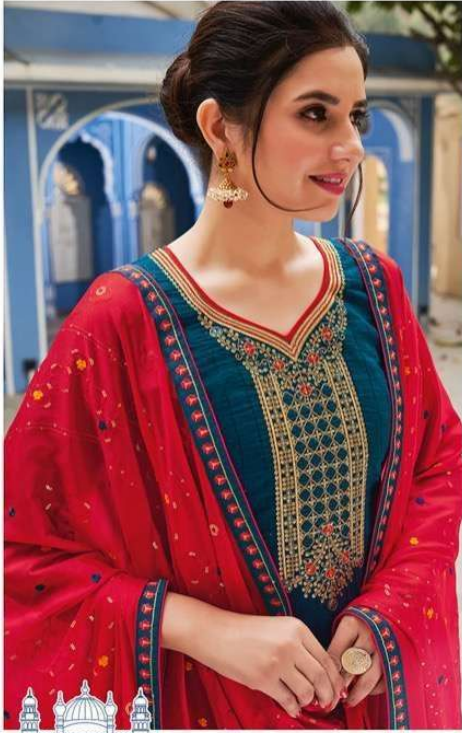

KALARANG

K
KALARANG

THE ESSENCE
OF GREAT FASHION
3521

ELEGANT EMBROIDERED
CONTRAST ENSEMBLE
3522

K
KALARANG

K
KALARANG

3523

REWIND COLLECTIONS
UNIQUE MASTERPIECES

- **TOP - HEAVY PARAMPARA WEAVING 2MM LINING SEQUENCE WITH CORDING EMBROIDERY WORK**
- **BOTTOM - PARAMPARA SILK**
- **DUPATTA - PURE CHINON HEAVY EMBROIDERY WORK WITH FOURSIDE WORK**
- **DESIGN- 04**