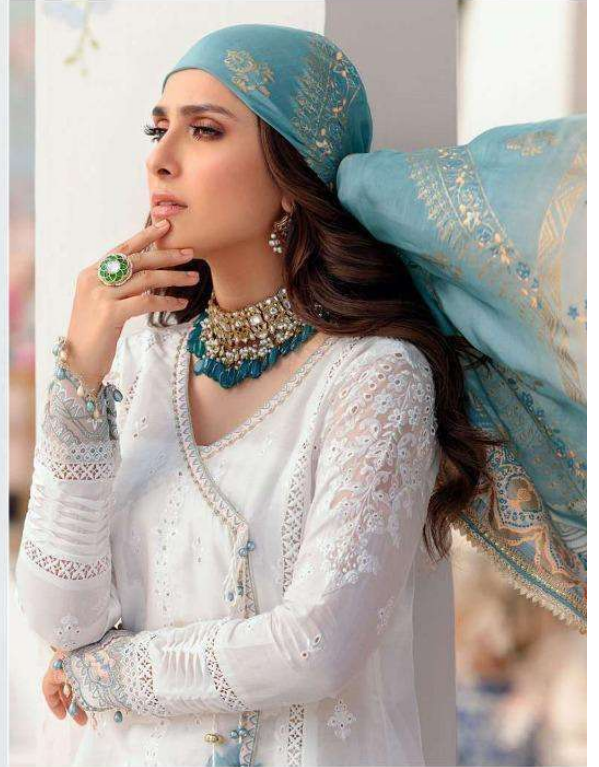

Serene
Pakistani Suit

D.NO.42001

A BRAND BY **ME** MEGHA EXPORT

TOP - LAWN COTTON HEAVY EMBROIDRED

BOTTOM - SEMI LAWN

DUPATTA - HEAVY CHIFFON DIGITAL PRINTED

Serene
Pakistani Suit

D.NO.42002

A BRAND BY **ME** MEGHA EXPORT

TOP - LAWN COTTON HEAVY EMBROIDRED

BOTTOM - SEMI LAWN

DUPATTA - HEAVY CHIFFON DIGITAL PRINTED

Serena
Pakistani Suit

D.NO.42004

A BRAND BY **ME** MEGHA EXPORT

TOP - LAWN COTTON HEAVY EMBROIDRED

BOTTOM - SEMI LAWN

DUPATTA - HEAVY CHIFFON DIGITAL PRINTED

Serene
Pakistani Suit

D.NO.42005

A BRAND BY **ME** MEGHA EXPORT

TOP - LAWN COTTON HEAVY EMBROIDRED

BOTTOM - SEMI LAWN

DUPATTA - HEAVY CHIFFON DIGITAL PRINTED