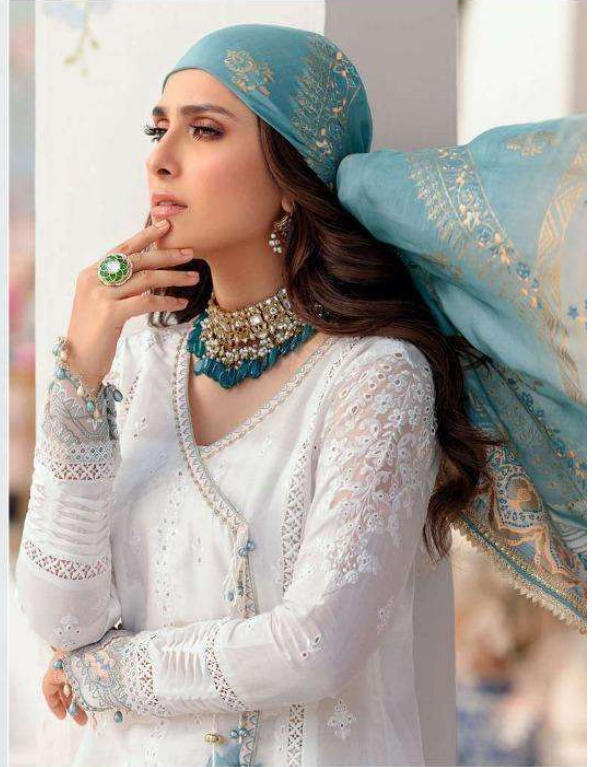

Serene
Pakistani Suit
A BRAND BY **ME** MEGHA EXPORT

D.NO.42001

TOP - LAWN COTTON HEAVY EMBROIDRED

BOTTOM - SEMI LAWN

DUPATTA - HEAVY CHIFFON DIGITAL PRINTED

Serene
Pakistani Suit

D.NO.42002

A BRAND BY **ME** MEGHA EXPORT

TOP - LAWN COTTON HEAVY EMBROIDRED

BOTTOM - SEMI LAWN

DUPATTA - HEAVY CHIFFON DIGITAL PRINTED

Serene
Pakistani Suit

D.NO.42004

A BRAND BY **ME** MEGHA EXPORT

TOP - LAWN COTTON HEAVY EMBROIDRED

BOTTOM - SEMI LAWN

DUPATTA - HEAVY CHIFFON DIGITAL PRINTED

Serene
Pakistani Suit

D.NO.42005

A BRAND BY **ME** MEGHA EXPORT

TOP - LAWN COTTON HEAVY EMBROIDRED

BOTTOM - SEMI LAWN

DUPATTA - HEAVY CHIFFON DIGITAL PRINTED

Serene
Pakistani Suit