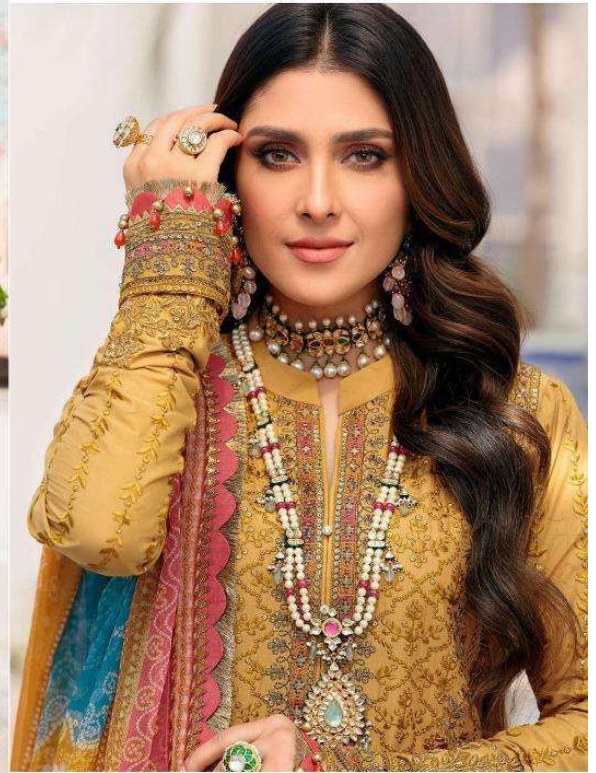

Serene
Pakistani Suit

D.NO.42001

A BRAND BY **ME** MEGHA EXPORT

TOP - LAWN COTTON HEAVY EMBROIDRED

BOTTOM - SEMI LAWN

DUPATTA - HEAVY CHIFFON DIGITAL PRINTED

Serene
Pakistani Suit

D.NO.42002

A BRAND BY **ME** MEGHA EXPORT

TOP - LAWN COTTON HEAVY EMBROIDRED

BOTTOM - SEMI LAWN

DUPATTA - HEAVY CHIFFON DIGITAL PRINTED

Serena
Pakistani Suit

D.NO.42004

A BRAND BY **ME** MEGHA EXPORT

TOP - LAWN COTTON HEAVY EMBROIDRED

BOTTOM - SEMI LAWN

DUPATTA - HEAVY CHIFFON DIGITAL PRINTED

Serene
Pakistani Suit

D.NO.42005

A BRAND BY **ME** MEGHA EXPORT

TOP - LAWN COTTON HEAVY EMBROIDRED

BOTTOM - SEMI LAWN

DUPATTA - HEAVY CHIFFON DIGITAL PRINTED

Serene
Pakistani Suit

D.NO.42006

A BRAND BY **ME** MEGHA EXPORT

TOP - LAWN COTTON HEAVY EMBROIDRED

BOTTOM - SEMI LAWN

DUPATTA - HEAVY CHIFFON DIGITAL PRINTED

Noor Vol -3

Serene
Pakistani Wear
A BRAND BY MEGHA EXPORT