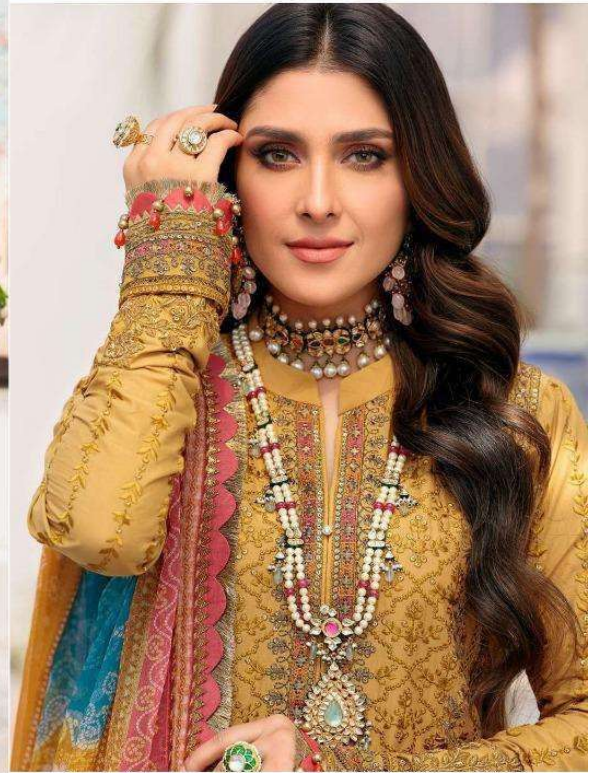

Serene
Pakistani Suit
A BRAND BY **ME** MEGHA EXPORT

D.NO.42001

TOP - LAWN COTTON HEAVY EMBROIDRED

BOTTOM - SEMI LAWN

DUPATTA - HEAVY CHIFFON DIGITAL PRINTED

Serene
Pakistani Suit

D.NO.42002

A BRAND BY **ME** MEGHA EXPORT

TOP - LAWN COTTON HEAVY EMBROIDRED

BOTTOM - SEMI LAWN

DUPATTA - HEAVY CHIFFON DIGITAL PRINTED

Serene
Pakistani Suit

D.NO.42004

A BRAND BY **ME** MEGHA EXPORT

TOP - LAWN COTTON HEAVY EMBROIDRED

BOTTOM - SEMI LAWN

DUPATTA - HEAVY CHIFFON DIGITAL PRINTED

Serene
Pakistani Suit

D.NO.42005

A BRAND BY **ME** MEGHA EXPORT

TOP - LAWN COTTON HEAVY EMBROIDRED

BOTTOM - SEMI LAWN

DUPATTA - HEAVY CHIFFON DIGITAL PRINTED

Serene
Pakistani Suit

D.NO.42006

A BRAND BY **ME** MEGHA EXPORT

TOP - LAWN COTTON HEAVY EMBROIDRED

BOTTOM - SEMI LAWN

DUPATTA - HEAVY CHIFFON DIGITAL PRINTED

Noor Vol -3

Serene
Pakistani Wear
A BRAND BY MEGHA EXPORT

D.NO.42001