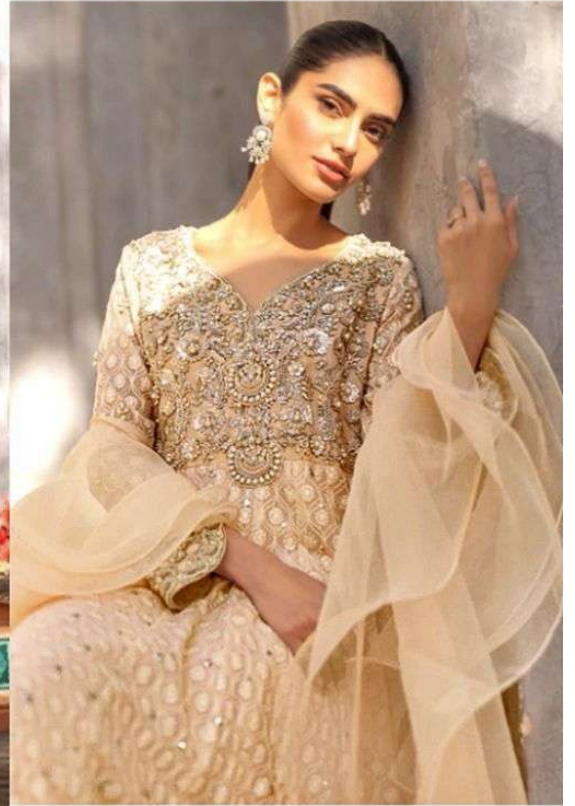

TOP - FOX GEORGETT WITH
EMBROIDERY & HANDWORK
DUPATTA - NET WITH FRILL &
MOTI WORK
INNER / BOTTOM - SANTOON