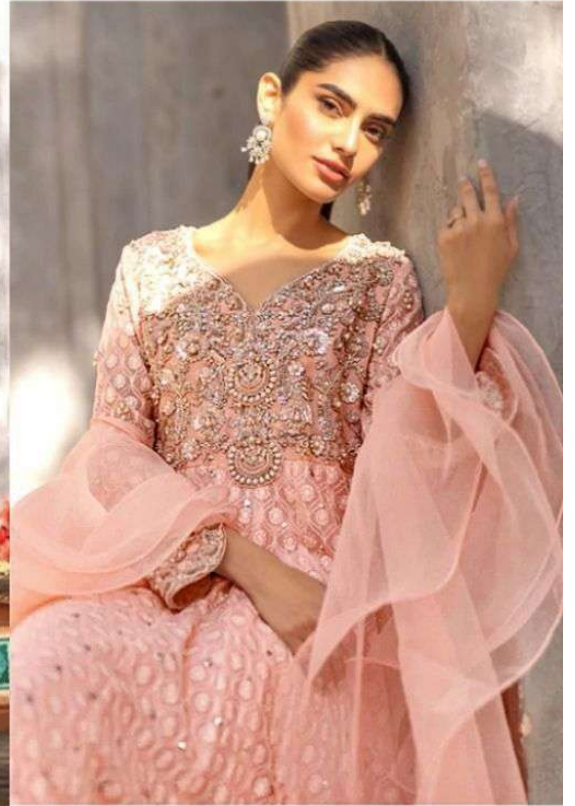

TOP - FOX GEORGETT WITH
EMBROIDERY & HANDWORK
DUPATTA - NET WITH FRILL &
MOTI WORK
INNER / BOTTOM - SANTOON