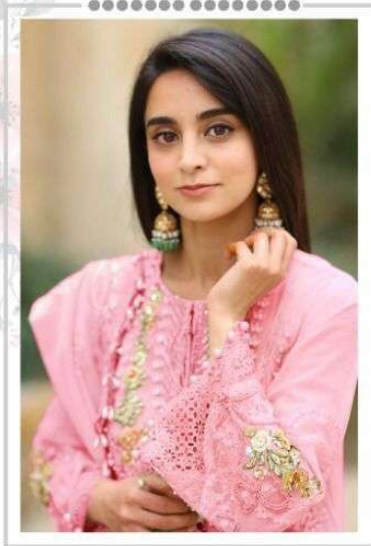

#R-445-B

TOP- FOX GEORGETTE WITH HEAVY EMBROIDERY
BOTTOM- DULL SANTOON
DUPATTA - NET WITH EMBROIDERY

Ⓟ DRY CLEAN ONLY.
ⓧ DO NOT USE ANY BLEACH OR STAIN REMOVING CHEMICAL.

#R-445-C

TOP- FOX GEORGETTE WITH HEAVY EMBROIDERY
BOTTOM- DULL SANTOON
DUPATTA - NET WITH EMBROIDERY

#R-445-E

TOP- FOX GEORGETTE WITH HEAVY EMBROIDERY
BOTTOM- DULL SANTOON
DUPATTA - NET WITH EMBROIDERY

Ⓟ DRY CLEAN ONLY.
ⓧ DO NOT USE ANY BLEACH OR STAIN REMOVING CHEMICAL.

Ramsha®
445-NX

Ramsha®
445-NX

#R-445-B