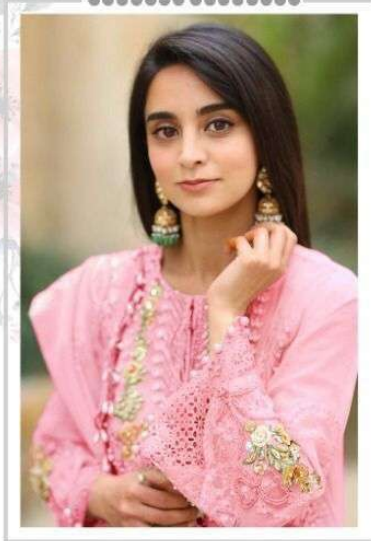

#R-445-B

TOP- FOX GEORGETTE WITH HEAVY EMBROIDERY
BOTTOM- DULL SANTOON
DUPATTA - NET WITH EMBROIDERY

Ⓟ DRY CLEAN ONLY.
ⓧ DO NOT USE ANY BLEACH OR STAIN REMOVING CHEMICAL.

#R-445-C

TOP- FOX GEORGETTE WITH HEAVY EMBROIDERY
BOTTOM- DULL SANTOON
DUPATTA - NET WITH EMBROIDERY

#R-445-E

TOP- FOX GEORGETTE WITH HEAVY EMBROIDERY
BOTTOM- DULL SANTOON
DUPATTA - NET WITH EMBROIDERY

Ⓟ DRY CLEAN ONLY.
ⓧ DO NOT USE ANY BLEACH OR STAIN REMOVING CHEMICAL.

Ramsha®
445-NX

Ramsha®
445-NX

#R-445-B