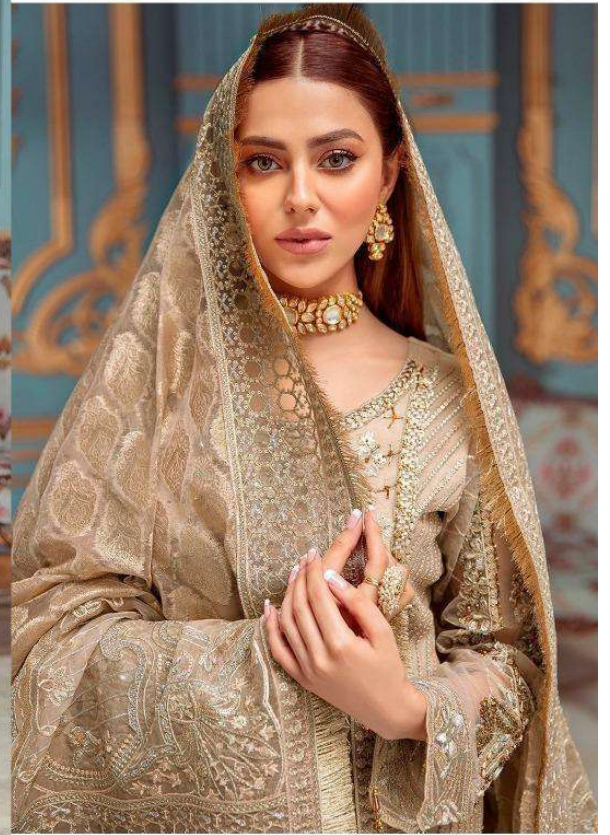

Serene
Pakistani Suit

A BRAND BY  MEGHA EXPORT

D.NO.43001

RAMSHA OFFICIAL

TOP - FOX GEORGETTE WITH HEAVY
EMBROIDERY WORK

DUPATTA - NAZNIN HEAVY EMBROIDERY

INNER / BOTTOM - HEAVY SANTOON

Serene
Pakistani Suit

A BRAND BY  MEGHA EXPORT

D.NO.43002

RAMSHA OFFICIAL

TOP - FOX GEORGETTE WITH HEAVY
EMBROIDERY WORK

DUPATTA - NAZNIN HEAVY EMBROIDERY

INNER / BOTTOM - HEAVY SANTOON
WITH EMBROIDERY PATCH

Serene
Pakistani Suit

A BRAND BY  MEGHA EXPORT

D.NO.43003

RAMSHA OFFICIAL

TOP - FOX GEORGETTE WITH HEAVY
EMBROIDERY WORK

DUPATTA - NAZNIN HEAVY EMBROIDERY

INNER / BOTTOM - HEAVY SANTOON
WITH EMBROIDERY PATCH

Serene
Pakistani Suit