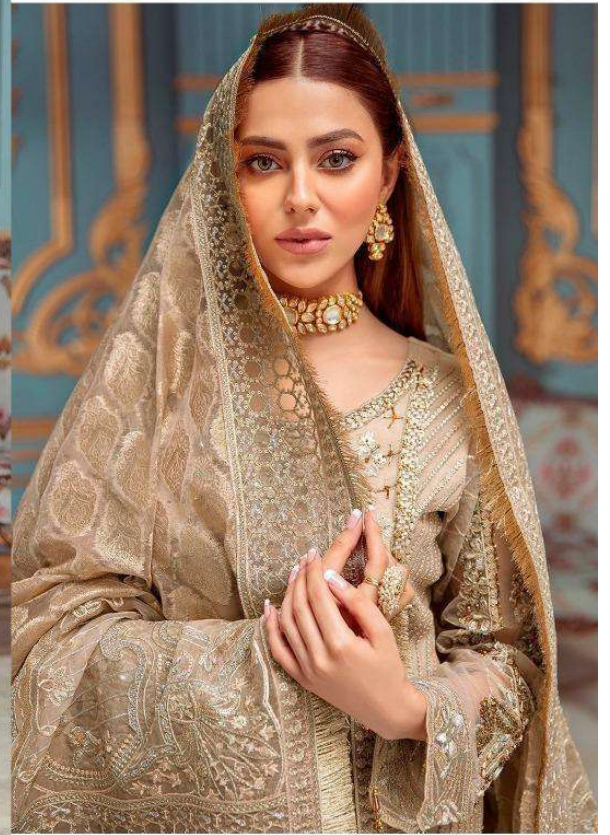

Serene
Pakistani Suit

A BRAND BY  MEGHA EXPORT

D.NO.43001

RAMSHA OFFICIAL

TOP - FOX GEORGETTE WITH HEAVY EMBROIDERY WORK

DUPATTA - NAZNIN HEAVY EMBROIDERY

INNER / BOTTOM - HEAVY SANTOON

Serene
Pakistani Suit

A BRAND BY  MEGHA EXPORT

D.NO.43002

RAMSHA OFFICIAL

TOP - FOX GEORGETTE WITH HEAVY
EMBROIDERY WORK

DUPATTA - NAZNIN HEAVY EMBROIDERY

INNER / BOTTOM - HEAVY SANTOON
WITH EMBROIDERY PATCH

Serene
Pakistani Suit

A BRAND BY  MEGHA EXPORT

D.NO.43003

RAMSHA OFFICIAL

TOP - FOX GEORGETTE WITH HEAVY
EMBROIDERY WORK

DUPATTA - NAZNIN HEAVY EMBROIDERY

INNER / BOTTOM - HEAVY SANTOON
WITH EMBROIDERY PATCH

Serene
Pakistani Suit