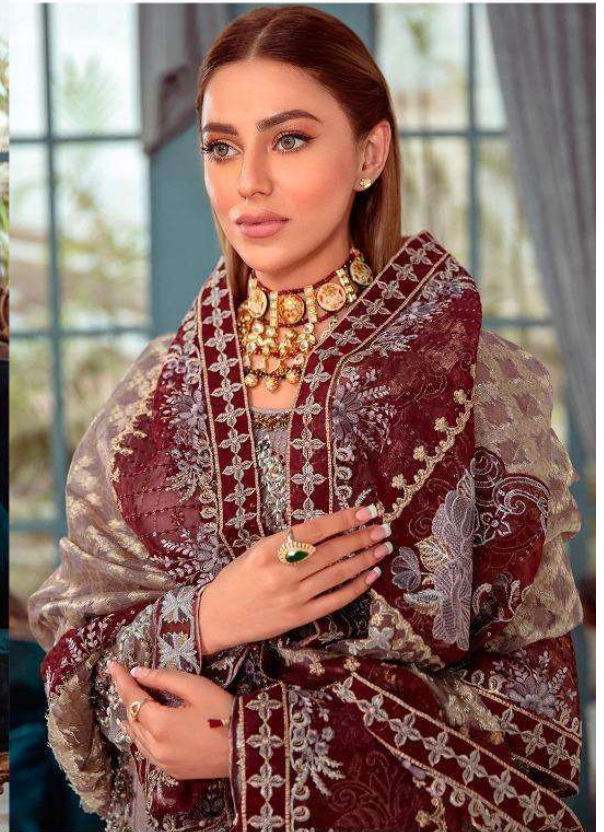

Serene
Pakistani Suit

A BRAND BY  MEGHA EXPORT

D.NO.43001

RAMSHA OFFICIAL

TOP - FOX GEORGETTE WITH HEAVY EMBROIDERY WORK

DUPATTA - NAZNIN HEAVY EMBROIDERY

INNER / BOTTOM - HEAVY SANTOON

Serene
Pakistani Suit

A BRAND BY  MEGHA EXPORT

D.NO.43002

RAMSHA OFFICIAL

TOP - FOX GEORGETTE WITH HEAVY
EMBROIDERY WORK

DUPATTA - NAZNIN HEAVY EMBROIDERY

INNER / BOTTOM - HEAVY SANTOON
WITH EMBROIDERY PATCH

Serene
Pakistani Suit

A BRAND BY  MEGHA EXPORT

D.NO.43003

RAMSHA OFFICIAL

TOP - FOX GEORGETTE WITH HEAVY
EMBROIDERY WORK

DUPATTA - NAZNIN HEAVY EMBROIDERY

INNER / BOTTOM - HEAVY SANTOON
WITH EMBROIDERY PATCH

Serene
Pakistani Suit