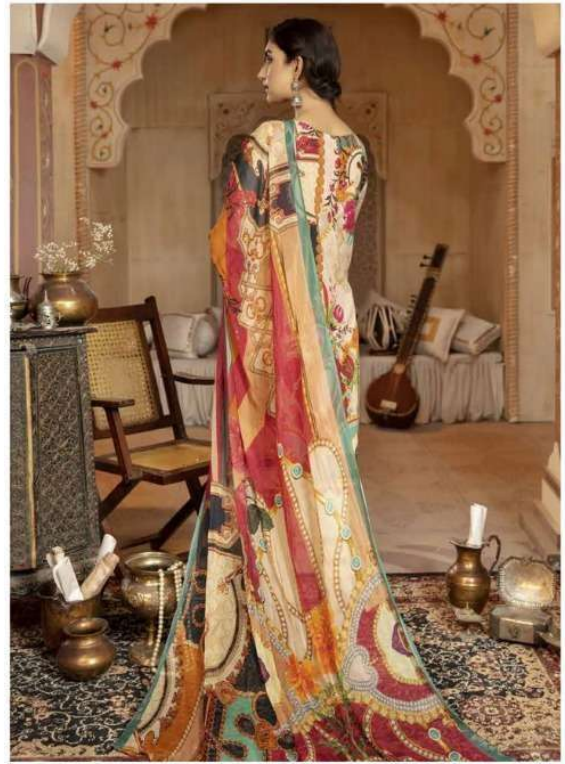

SAFINAZ

Lia Khan

Design#03

Front Dyed Schiffli Lawn Embroidered Front 0.8 MTR
Back & Digital Printed Lawn 1 PC
Sleeves
Dupatta Digital Printed Dupatta 2.5 Yard
Trouser Dyed Cotton Trouser 2.5 Yard
Patch Embroidered Patch For Front 1 PC

SAFINAZ

Lia Khan

Design#04

- Front Dyed Schiffli Lawn Embroidered Front 0.8 MTR
- Back & Digital Printed Lawn 1 PC
- Sleeves
- Dupatta Digital Printed Dupatta 2.5 Yard
- Trouser Dyed Cotton Trouser 2.5 Yard
- Patch Embroidered Patch For Front 1 PC