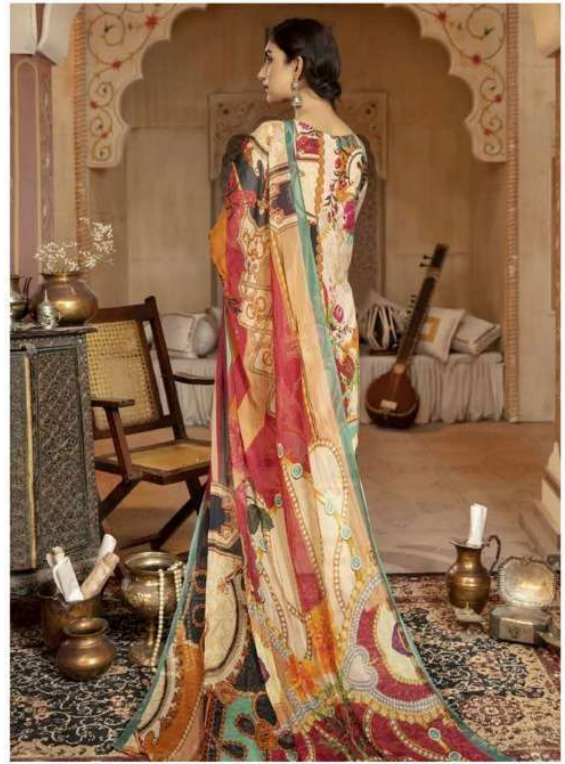

SAFINAZ

Lia Khan

Design#04

Front Dyed Schiffli Lawn Embroidered Front 0.8 MTR
Back & Digital Printed Lawn 1 PC
Sleeves
Dupatta Digital Printed Dupatta 2.5 Yard
Trouser Dyed Cotton Trouser 2.5 Yard
Patch Embroidered Patch For Front 1 PC