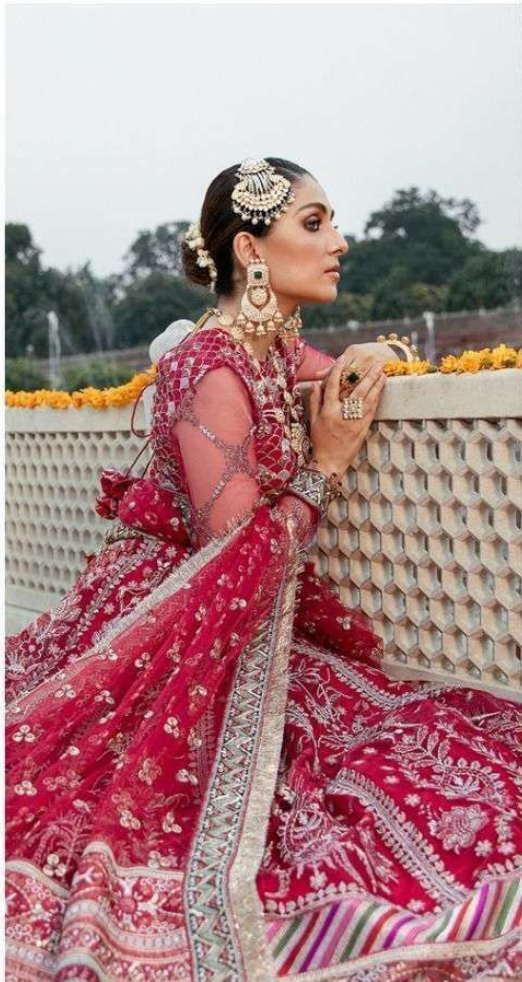

ASIM JOFA®

TOP- HAVEY NET WITH FANCY EMBROIDERY WITH HANDWORK

BOTTOM- HAVEY SANTOON

DUPATTA - HAVEY FANCY EMBROIDERY WORK

D.No. 56082

Ⓟ DRY CLEAN ONLY.
ⓧ DO NOT USE ANY BLEACH OR STAIN REMOVING CHEMICAL.
🔪 IRON THE FABRIC AT MODERATE TEMPERATURE.