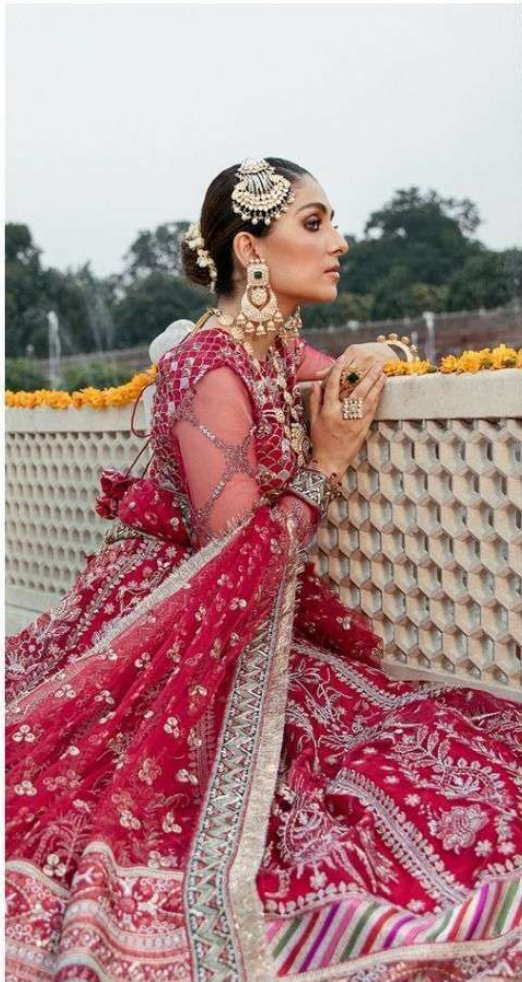

ASIM JOFA®

TOP- HAVEY NET WITH FANCY EMBROIDERY WITH HANDWORK

BOTTOM- HAVEY SANTOON

DUPATTA - HAVEY FANCY EMBROIDERY WORK

D.No. 56082

Ⓟ DRY CLEAN ONLY.
ⓧ DO NOT USE ANY BLEACH OR STAIN REMOVING CHEMICAL.
🔧 IRON THE FABRIC AT MODERATE TEMPERATURE.