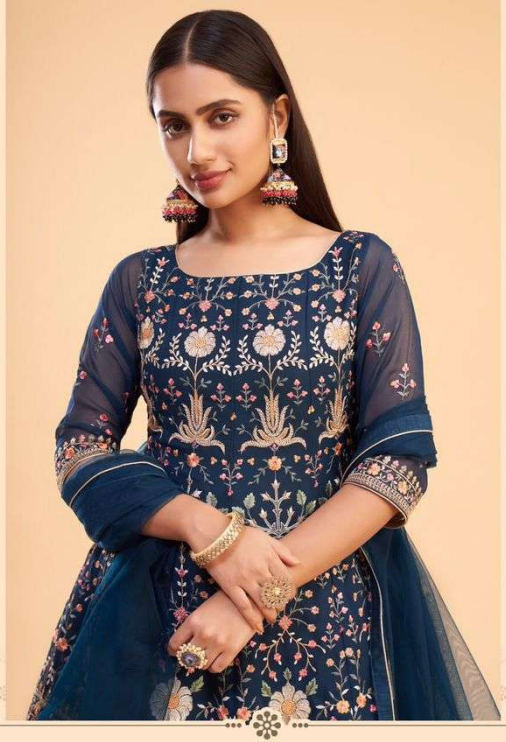

ALIZEH
BOLD & BEAUTIFUL

GUL BAHAR

Vol -2

ALIZEH

Go forth & be fabulous!

3010

A classic never goes out of style

3011

TOP & SLEEVES BEAUTIFULLY CRAFTED WITH MULTI THREAD EMBROIDERY

SIZE DETAILS:

TOP- SEMI STITCHED UP TO SIZE 44" BUST

TOP LENGTH- 35"

INNER & BOTTOM FABRIC- 5 MTRS

DUPATTA- 2.25 MTRS