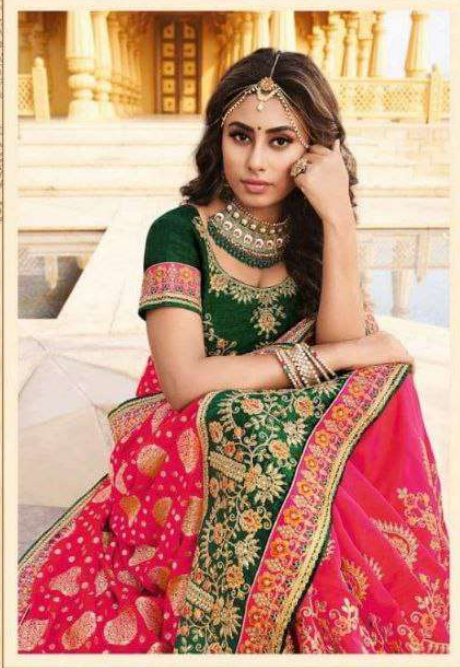

 **KALISTA**
FASHIONS

48543

This block contains the brand logo, two inset photographs showing different poses of the woman in the saree, and the product number 48543. The background of this section features a decorative, repeating pattern.

48544

48546

KALISTA
FASHIONS

KALISTA
FASHIONS

48546

KALISTA
FASHIONS

48543

48544