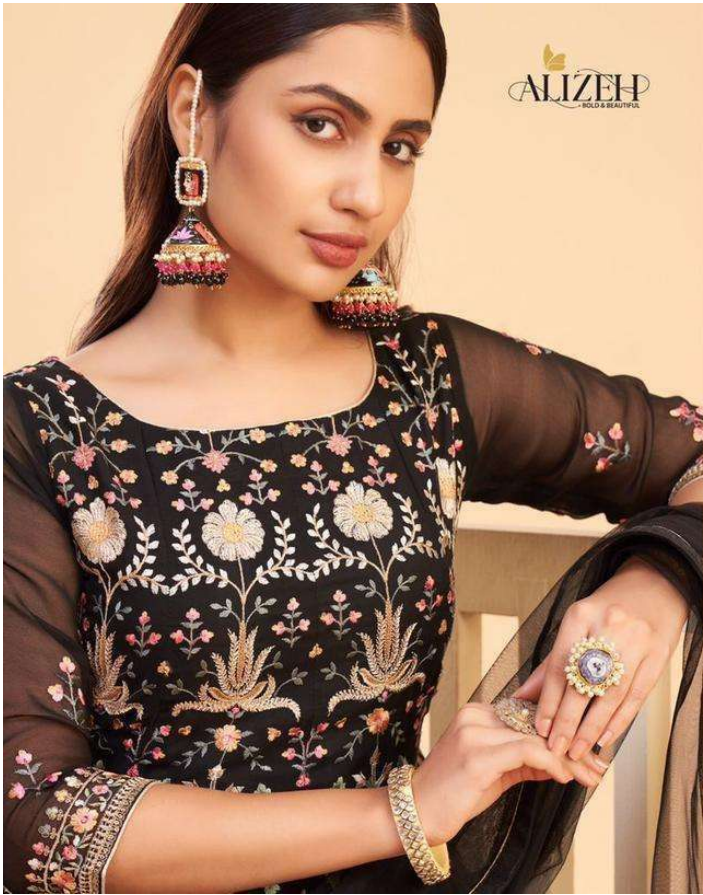

**ALIZEH**
- BOLD & BEAUTIFUL

ALIZEH

A classic never goes out of style.

3011

ALIZEH

Smiles are always in fashion!

3012

Be your own label
3013

ALIZEH

3010

3011

3012

3013

GUL BAHAR VOL - 2

RATE LIST

D. NO	COLOR	RATE
3010	TEAL BLUE	2695
3011	WINE	2695
3012	BLACK	2695
3013	CREAM	2695
TOTAL		10780

*5% GST EXTRA

FABRIC DESCRIPTION:

TOP- PURE GEORGETTE, DUPATTA- NET

INNER & BOTTOM- DULL SANTOON

WORK DESCRIPTION:

TOP & SLEEVES BEAUTIFULLY CRAFTED WITH MULTI THREAD EMBROIDERY

SIZE DETAILS:

TOP- SEMI STITCHED UP TO SIZE 44" BUST