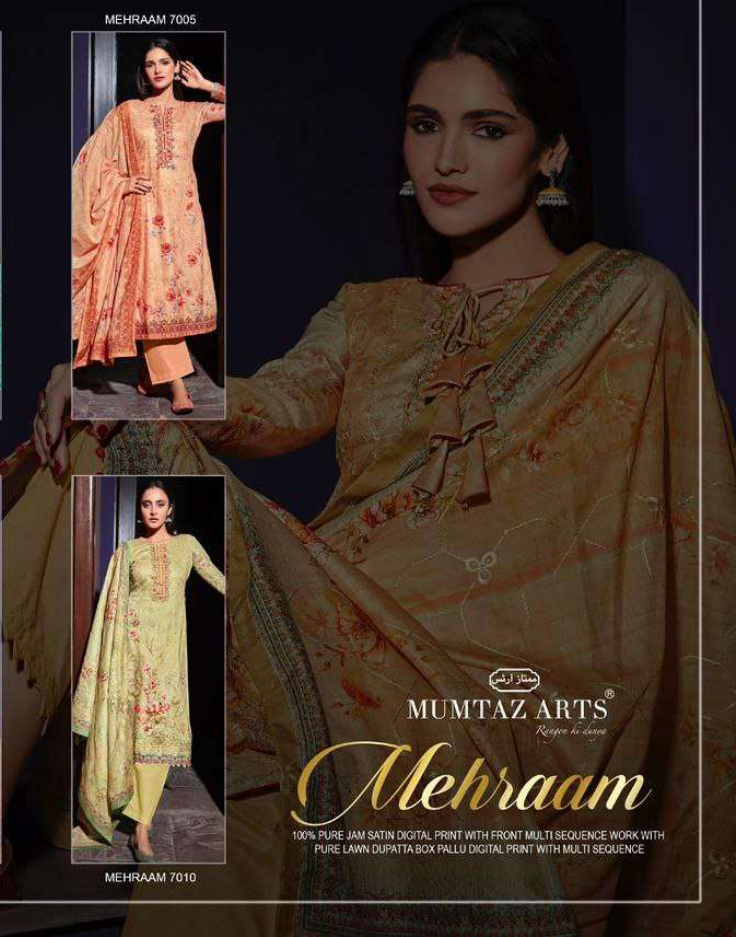

ممتاز آرٹس

MUMTAZ ARTS®
Respect to design

Mehraam

100% PURE JAM SATIN DIGITAL PRINT WITH FRONT MULTI SEQUENCE WORK WITH
PURE LAWN DUPATTA BOX PALLU DIGITAL PRINT WITH MULTI SEQUENCE