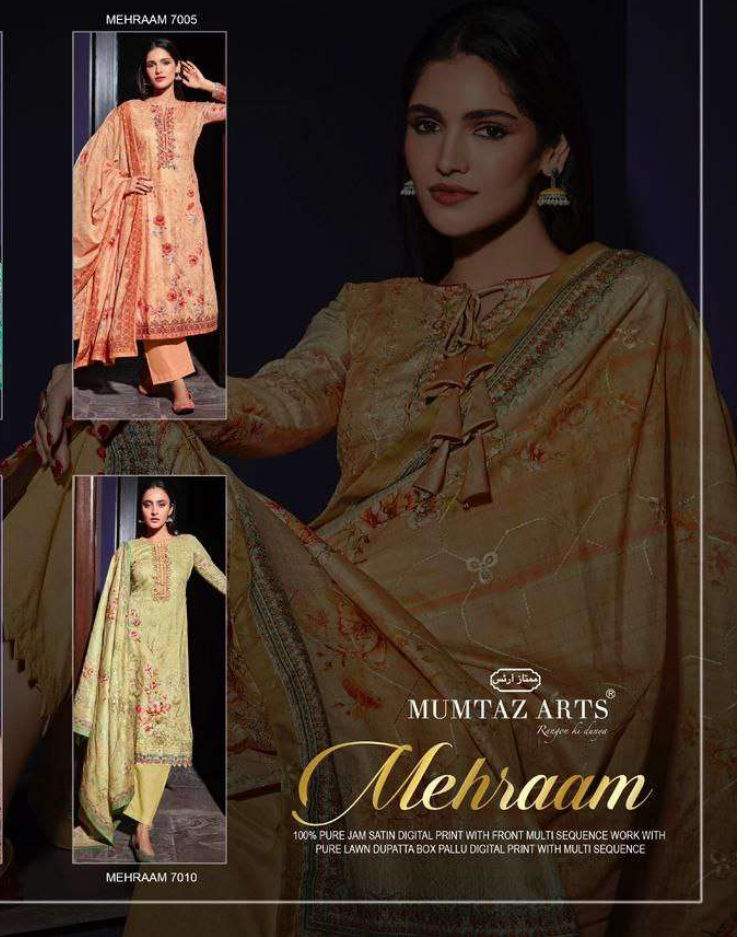

ممتاز آرٹس
MUMTAZ ARTS®
Respect to design

Mehraam