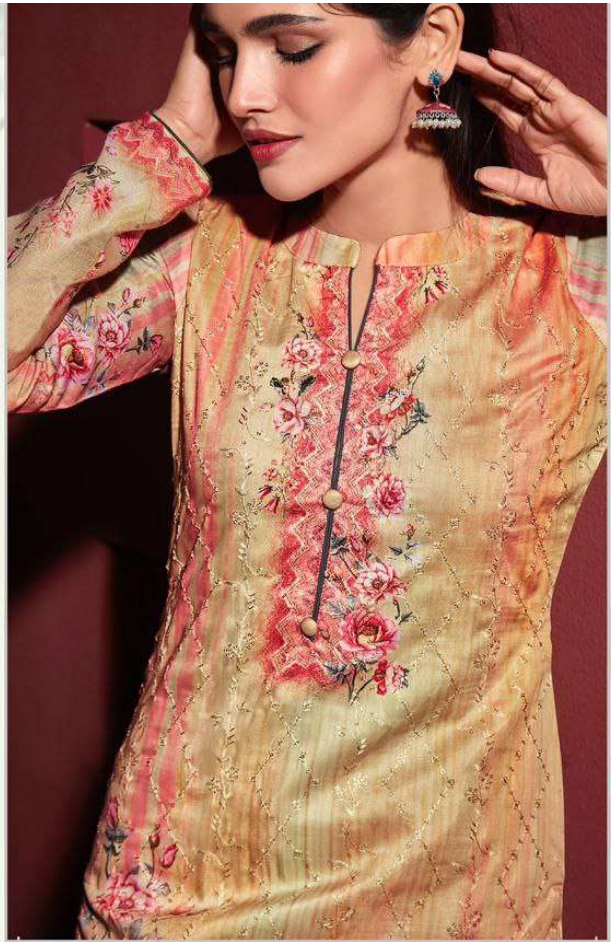

MUMTAZ ARTS®

MEHRAAM  
7004

MUMTAZ ARTS®  
MEHRAM  
7005  
+

MUMTAZ ARTS  
DESIGNER

MEHRAMI  
7010  
+

MEHRAAM 7001

MEHRAAM 7002

MEHRAAM 7003

*Mehraam*

100% PURE JAM SATIN DIGITAL PRINT WITH FRONT MULTI SEQUENCE WORK WITH  
PURE LAWN DUPATTA BOX PALLU DIGITAL PRINT WITH MULTI SEQUENCE