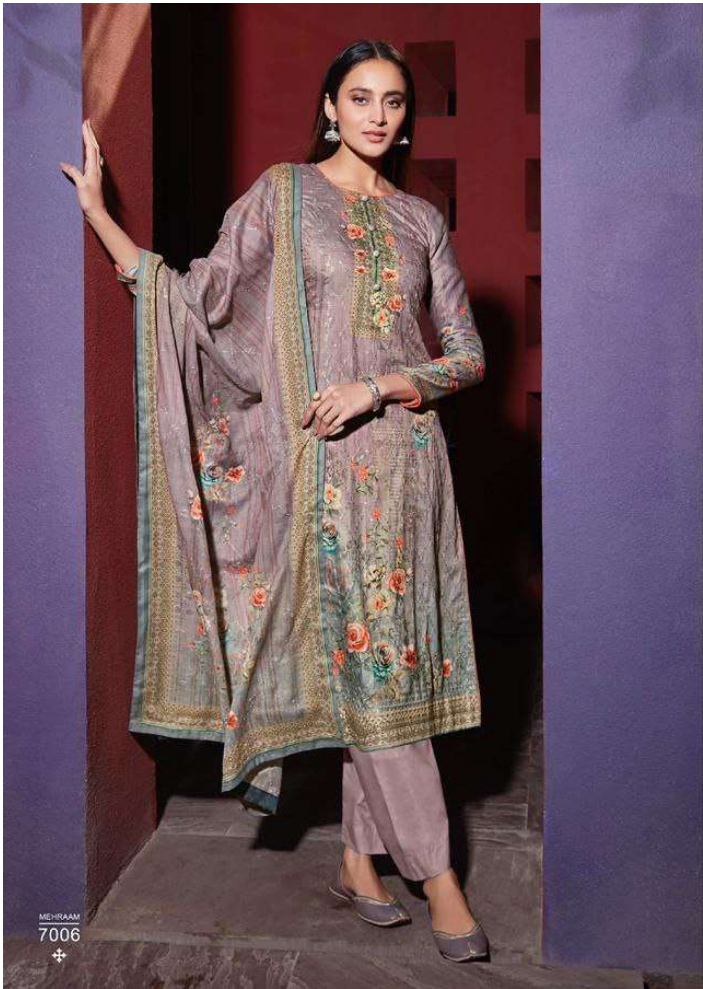

MUMTAZ ARTS®

MEHRAAM  
7004

MUMTAZ ARTS®  
MEHRAM  
7005  
+

MUMTAZ ARTS  
DESIGNER

MEHRAMI  
7010  
+

MEHRAAM 7001

MEHRAAM 7002

MEHRAAM 7003

*Mehraam*

100% PURE JAM SATIN DIGITAL PRINT WITH FRONT MULTI SEQUENCE WORK WITH  
PURE LAWN DUPATTA BOX PALLU DIGITAL PRINT WITH MULTI SEQUENCE