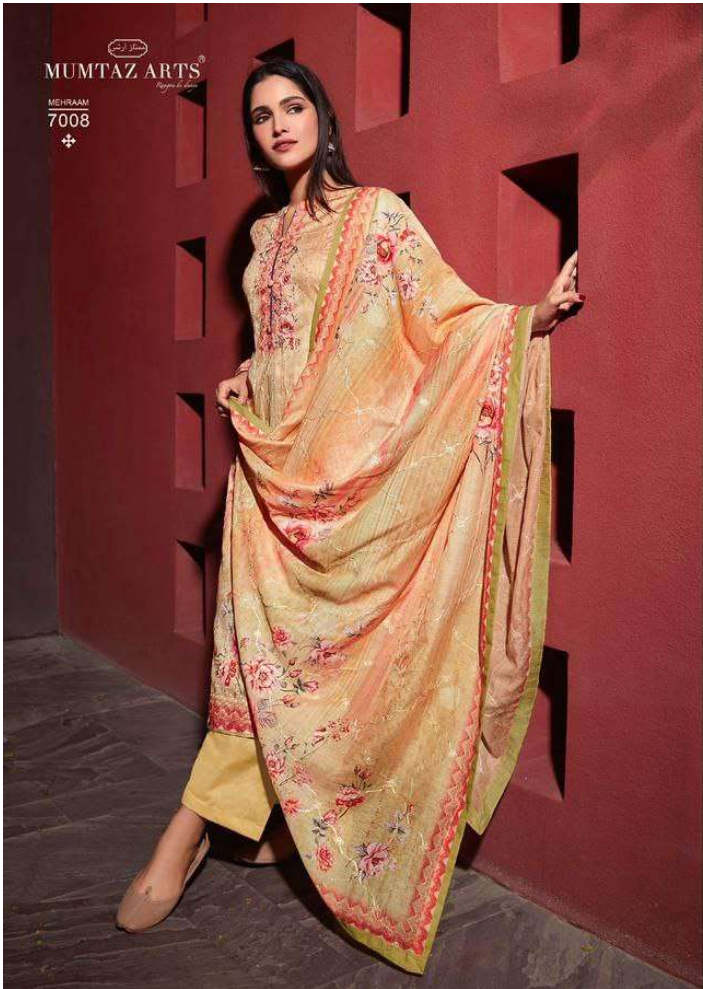

MUMTAZ ARTS®

MEHRAAM  
7004

MUMTAZ ARTS®  
MEHRAM  
7005  
+

MUMTAZ ARTS  
DESIGNER

MEHRAMI  
7010  
+

MEHRAAM 7001

MEHRAAM 7002

MEHRAAM 7003

*Mehraam*

100% PURE JAM SATIN DIGITAL PRINT WITH FRONT MULTI SEQUENCE WORK WITH  
PURE LAWN DUPATTA BOX PALLU DIGITAL PRINT WITH MULTI SEQUENCE