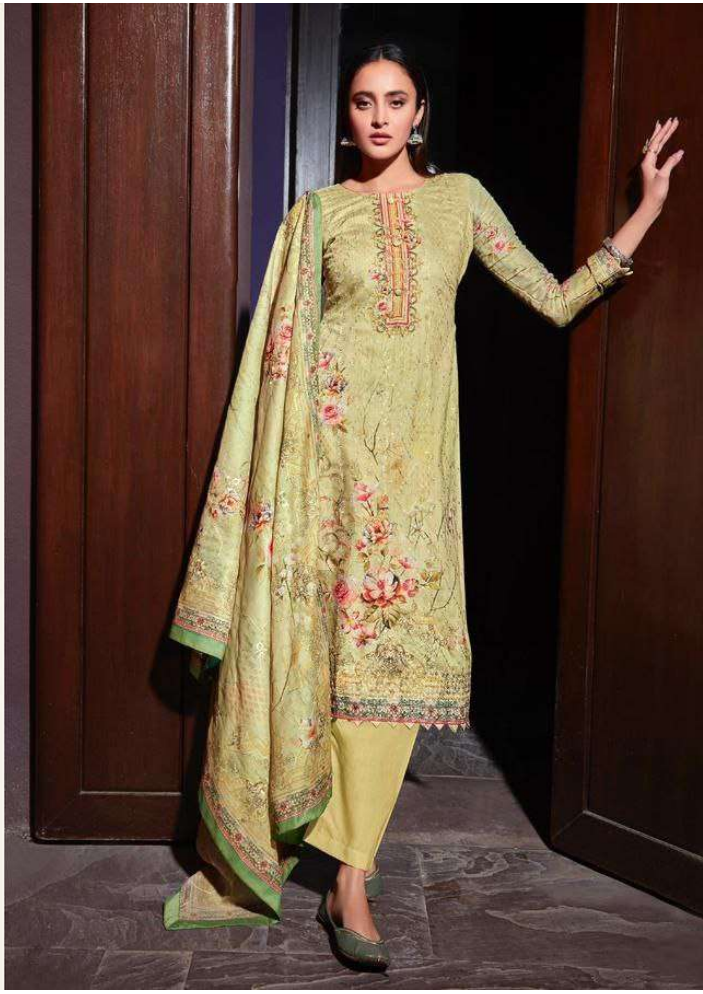

MUMTAZ ARTS®

MEHRAAM  
7004

MUMTAZ ARTS®  
MEHRAM  
7005  
+

MUMTAZ ARTS  
DESIGNER

MEHRAMI  
7010  
+

MEHRAAM 7001

MEHRAAM 7002

MEHRAAM 7003

*Mehraam*

100% PURE JAM SATIN DIGITAL PRINT WITH FRONT MULTI SEQUENCE WORK WITH  
PURE LAWN DUPATTA BOX PALLU DIGITAL PRINT WITH MULTI SEQUENCE