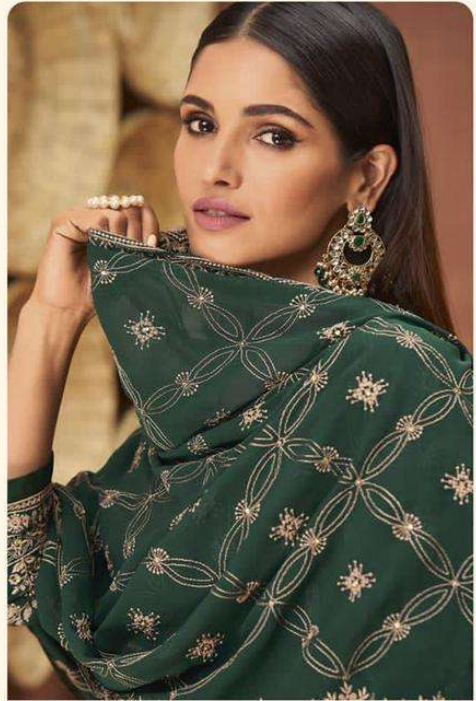

BY **zubeda**[®]
essence to be seen

zubeda®
ESSENCE TO BE SEEN

FABULOUS FASHION

1101

TIMELESS TRENDS

FASHION HERITAGE

QUEEN COLOURS

zubeda
ESSENCE OF DE BEDI

1103

zubeda®
essence to be seen

BAZZLING DESIGN

1104

BLOSSOM BEAUTY

SCARLET WISDOM

LAVISHLY REFINED

EVERY CREATION WAS CLASSIC YET VERSATILE WITH A MODERN TOUCH GIVEN EVEN THE MOST TRADITIONAL GARMENTS WHILE
RETAINING ITS RICHNESS OF EMBROIDERY, DETAILING & TEXTURE. ETHNIC WEAR THAT BRINGS OUT THE BEST IN YOU ENCHANT-
ING THE SIGNIFICANT BEAUTY AND POISED GRACE. FLAUNT WITH STYLE THE COLLECTION THAT EXHIBITS A RANGE OF BEAUTIFUL-
LY CRAFTED SHIRTS IN VARIOUS COLORS AND DESIGNS.

RAUZAN

zubeda®
essence to be seen

1101

1102

1103

1104

RAUZZAN

BY **zubeda**[®]
essence to be seen