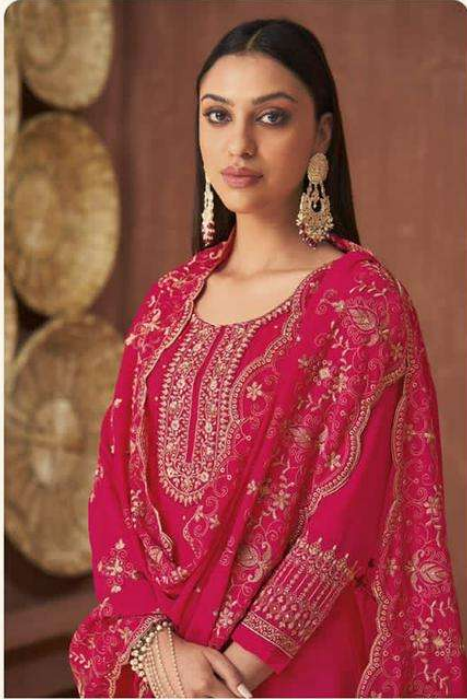

BY **zubeda**[®]
essence to be seen

zubeda®
ESSENCE TO BE SEEN

FABULOUS FASHION

1101

TIMELESS TRENDS

FASHION HERITAGE

QUEEN COLOURS

zubeda
ESSENCE OF DE BEDI

1103

zubeda®
essence to be seen

BAZZLING DESIGN

1104

BLOSSOM BEAUTY

SCARLET WISDOM

LAVISHLY REFINED

EVERY CREATION WAS CLASSIC YET VERSATILE WITH A MODERN TOUCH GIVEN EVEN THE MOST TRADITIONAL GARMENTS WHILE
RETAINING ITS RICHNESS OF EMBROIDERY, DETAILING & TEXTURE. ETHNIC WEAR THAT BRINGS OUT THE BEST IN YOU ENCHANT-
ING THE SIGNIFICANT BEAUTY AND POISED GRACE. FLAUNT WITH STYLE THE COLLECTION THAT EXHIBITS A RANGE OF BEAUTIFUL-
LY CRAFTED SHIRTS IN VARIOUS COLORS AND DESIGNS.