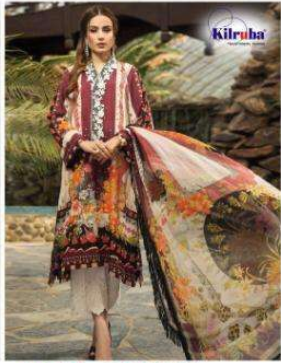

D.No.28007 Beautiful dress, thats suits your STYLE...

AFROZEH
LAWN-20
D.No.28008

recling in style
recling in style, with embroidery & dyad
intricately golden zari

D.No.28001

D.No.28002

D.No.28005

D.No.28006

D.No.28003

D.No.28004

D.No.28007

D.No.28008

**AFROZEH
LAWN-20**