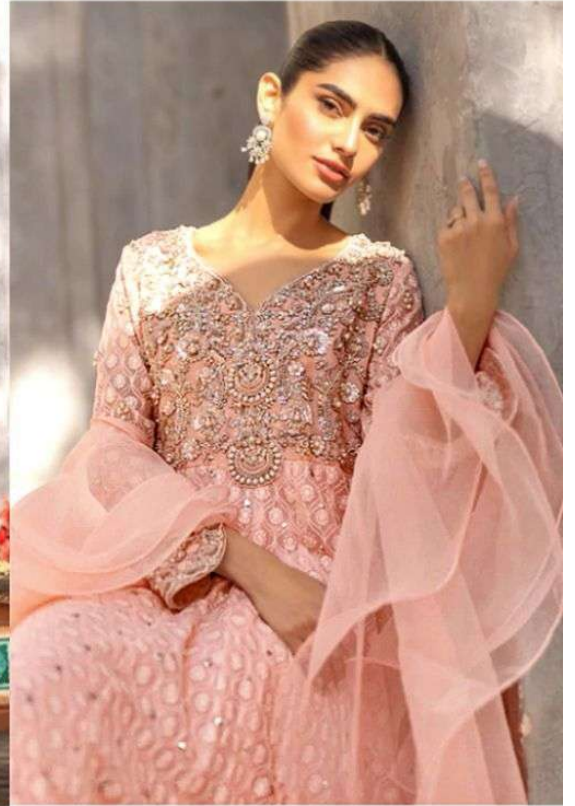

TOP - FOX GEORGETT WITH
EMBROIDERY & HANDWORK
DUPATTA - NET WITH FRILL &
MOTI WORK
INNER / BOTTOM - SANTOON

D.NO S- 47 A

D.NO S- 47 B

D.NO S- 47 C

D.NO S- 47 D

Sereno
Pakistani Suits
A BRAND BY MEGHA EXPORT

D.NO.S -47 C

TOP - FOX GEORGETT WITH
EMBROIDERY & HANDWORK
DUPATTA - NET WITH FRILL &
MOTI WORK
INNER / BOTTOM - SANTOON

Sereno
Pakistani Suits
A BRAND BY MEGHA EXPORT

D.NO.S -47 A

TOP - FOX GEORGETT WITH
EMBROIDERY & HANDWORK
DUPATTA - NET WITH FRILL &
MOTI WORK
INNER / BOTTOM - SANTOON