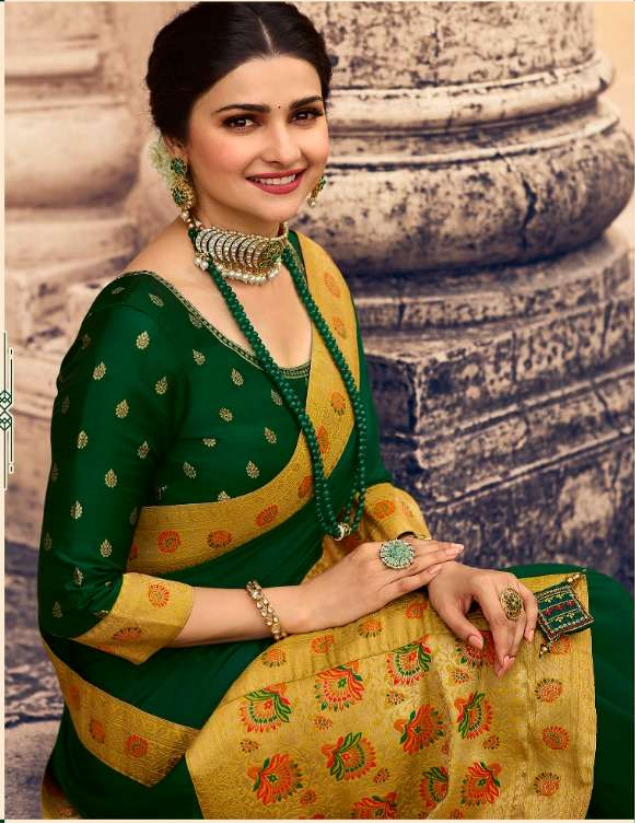

◆ 24092 ◆

24095

24089

VINAY FASHION LLP

Believe it

SHEESHA HARMONY-4

FABRIC DETAILS

SAREE

BARFI SILK WITH BANARASI BORDER

BLOUSE

BANARASI BLOUSE

HSN CODE-54075230