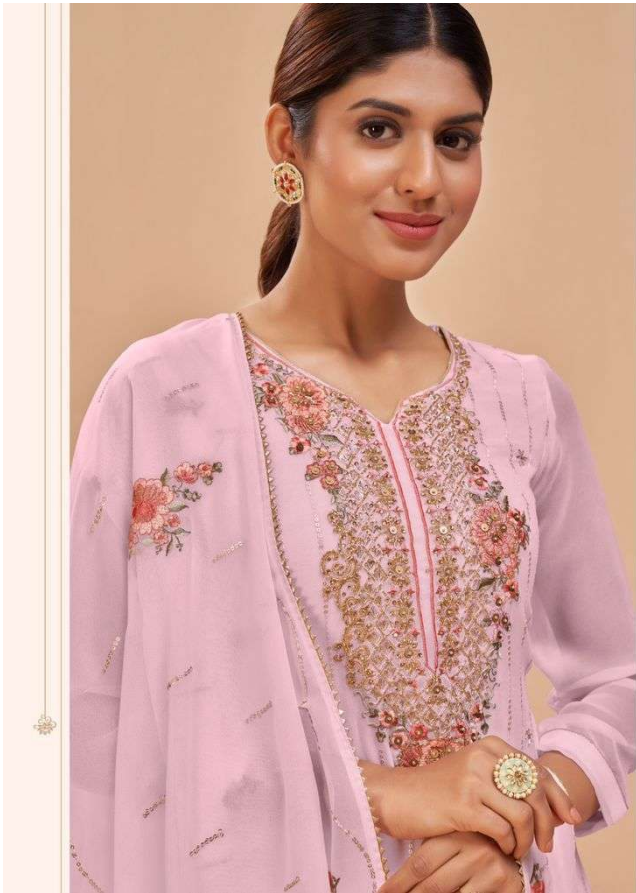

**ALIZEH**[®]
BOLD & BEAUTIFUL

Dress like you're already famous

2039

ALIZEH
BOLD & BEAUTIFUL

Alizeh never goes out of style 2040

ALIZEH
BOLD & BEAUTIFUL

Be your own label
2042

MURAD VOL-6

RATE LIST

D. NO	COLOR	RATE
2039	LEMON YELLOW	1995
2040	FIROZI	1995
2041	LIGHT PINK	1995
2042	PEACH	1995
2043	LAVENDER	1995
TOTAL		9975

*5% GST EXTRA

FABRIC DESCRIPTION:

TOP & DUPATTA – PURE GEORGETTE

INNER & BOTTOM- DULL SANTOON

WORK DESCRIPTION:

TOP & DUPATTA BEAUTIFULLY CRAFTED WITH MULTI THREAD & SEQUINS EMBROIDERY AND KHATLI WORK

SIZE DETAILS:

TOP- SEMI STITCHED UP TO SIZE 58" BUST

TOP LENGTH- 44"

INNER & BOTTOM FABRIC- 3.85 MTRS

DUPATTA- 2.25 MTRS

ALIZEH
GOLD & BEAUTIFUL

2039

2040

2041

2042

2043

ALIZEH
GOLD & BEAUTIFUL