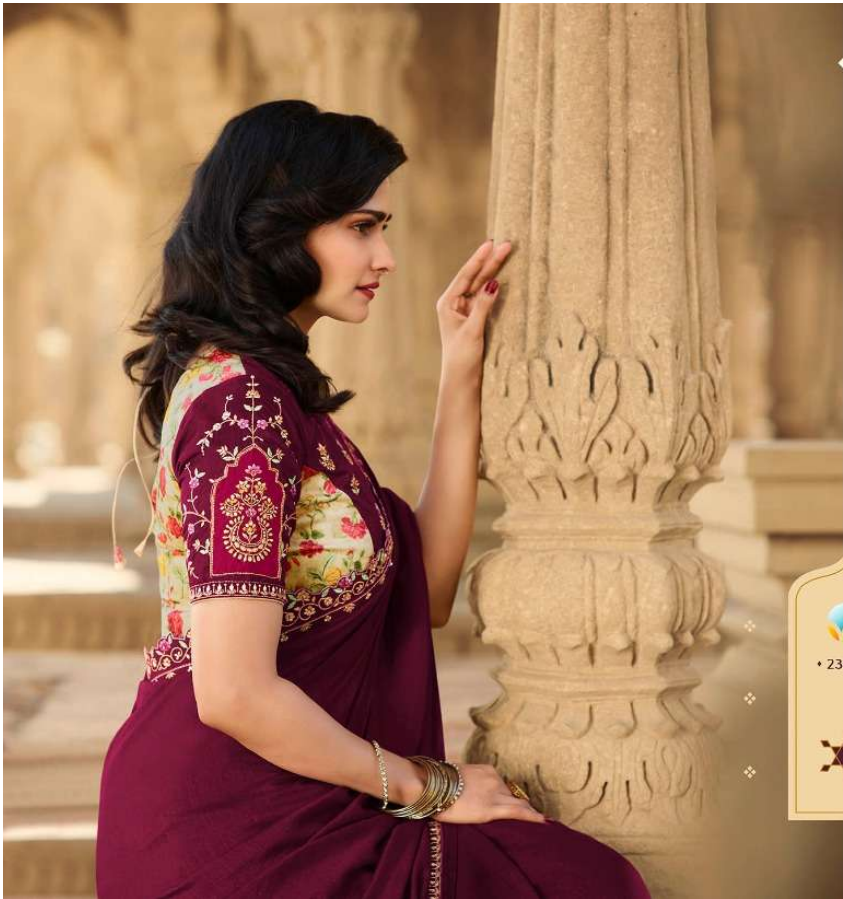

• 23645 •

A decorative tag with a gold border. At the top is a small globe icon. Below it is the number "23646" flanked by two small dots. At the bottom is a geometric star icon with a central square and radiating lines.

A vertical decorative panel with a light beige background. At the top is a small globe icon. Below it is the number "23647" flanked by two small dots. At the bottom is a black geometric star icon with six points. There are also small diamond-shaped icons on the panel.