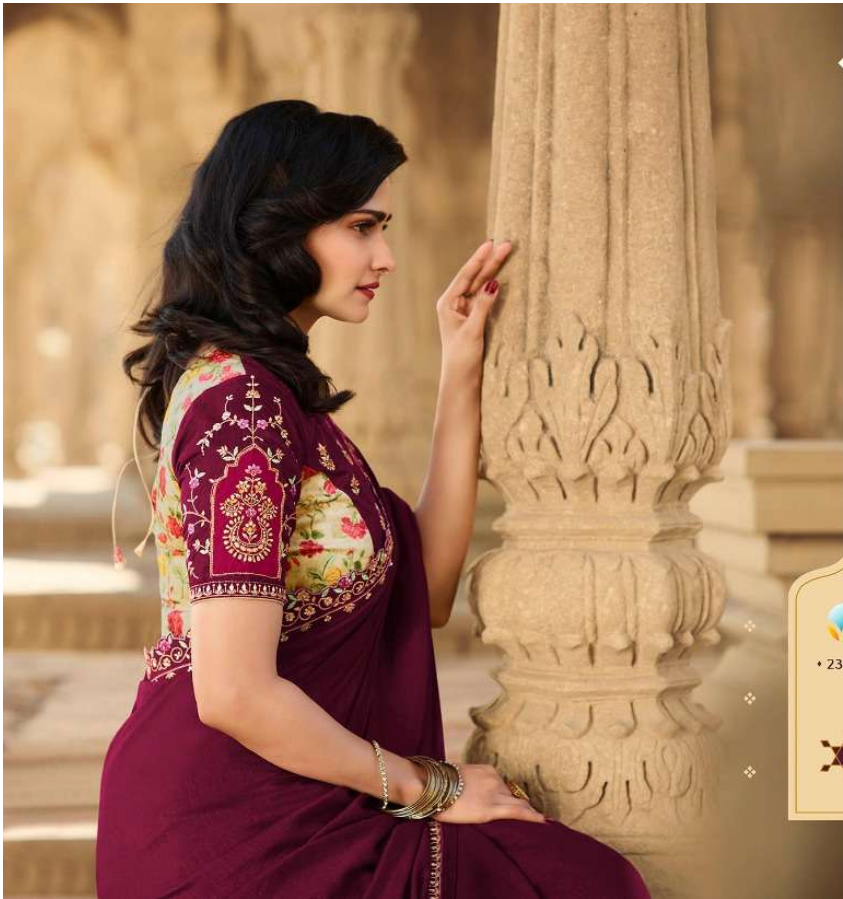

• 23645 •

A decorative tag with a yellow background. At the top is a small globe icon. Below it is the number "23646" flanked by two small dots. At the bottom is a geometric star icon with a central square and radiating lines.

• 23647 •

A decorative vertical panel with a light beige background. At the top is a small globe icon. Below it is the number "23647" flanked by two small dots. At the bottom is a black geometric star icon. The panel is separated from the images by small diamond-shaped symbols.