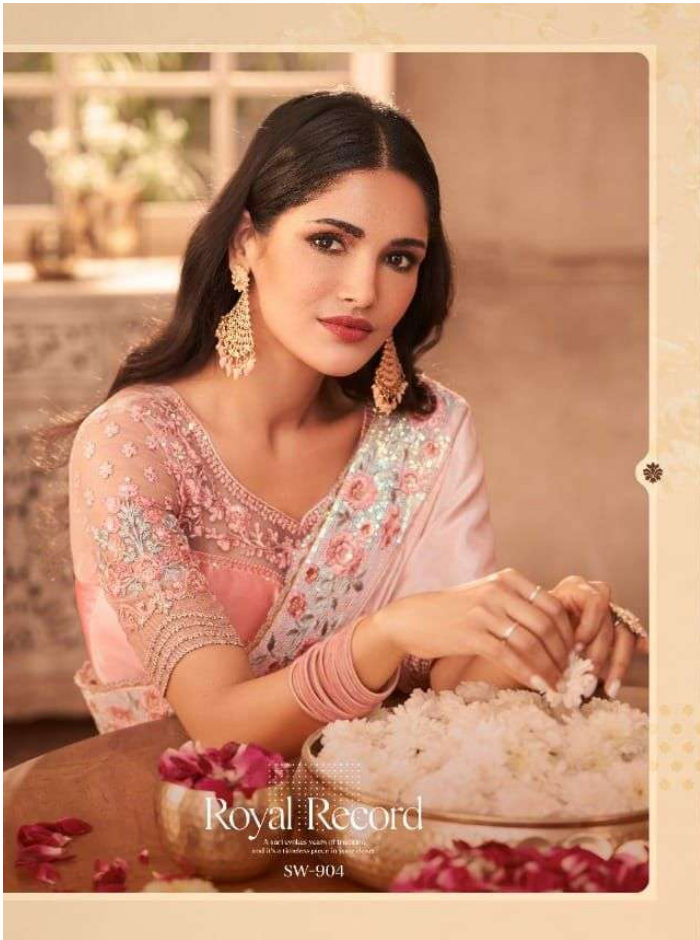

SANDAL

wood 9th Edition

TFH
THE FASHION HOUSE

Incomparable Beauty

The beautiful look with elegant presentation.
The fabric is traditional with a touch of modernity.

SW-902

TFH
THE FASHION HOUSE

Regal Reign

This one is heavy and looks like a crown.
It is perfect for all festive occasions and events.

SW-903

TFH
THE FASHION HUB

TFH
THE FASHION HUB

Sari groove

This charming piece that set
with fine craftsmanship, is a beautiful example of elegance.

SW-915

SW-916

SW-917

SW-918

SANDALWOOD-9TH EDITION

Catalog Name	Design No.	RATE (Rs.)	Fabric Details
SANDAL WOOD-9	SW-901	1772/-	Kasab Georgette
SANDAL WOOD-9	SW-902	1706/-	Oracle Silk
SANDAL WOOD-9	SW-903	1994/-	Shimmer Silk
SANDAL WOOD-9	SW-904	1750/-	Nyraa Silk
SANDAL WOOD-9	SW-905	1839/-	Burberry Silk
SANDAL WOOD-9	SW-906	1861/-	Burberry Silk
SANDAL WOOD-9	SW-907	1772/-	Majestic Silk
SANDAL WOOD-9	SW-908	1750/-	Majestic Silk
SANDAL WOOD-9	SW-909	1839/-	Burberry Silk
SANDAL WOOD-9	SW-910	1750/-	Sunlight Silk
SANDAL WOOD-9	SW-911	1861/-	Burberry Silk
SANDAL WOOD-9	SW-912	1861/-	Burberry Silk
SANDAL WOOD-9	SW-913	1861/-	Burberry Silk
SANDAL WOOD-9	SW-914	1839/-	Majestic Silk
SANDAL WOOD-9	SW-915	1994/-	Glorious Silk
SANDAL WOOD-9	SW-916	1772/-	Orange Silk
SANDAL WOOD-9	SW-917	1750/-	Majestic Silk
SANDAL WOOD-9	SW-918	1728/-	Oracle Silk
TOTAL AMOUNT	18 pcs.	32699/-	
AVG.PRICE(approx.)		1816.61	