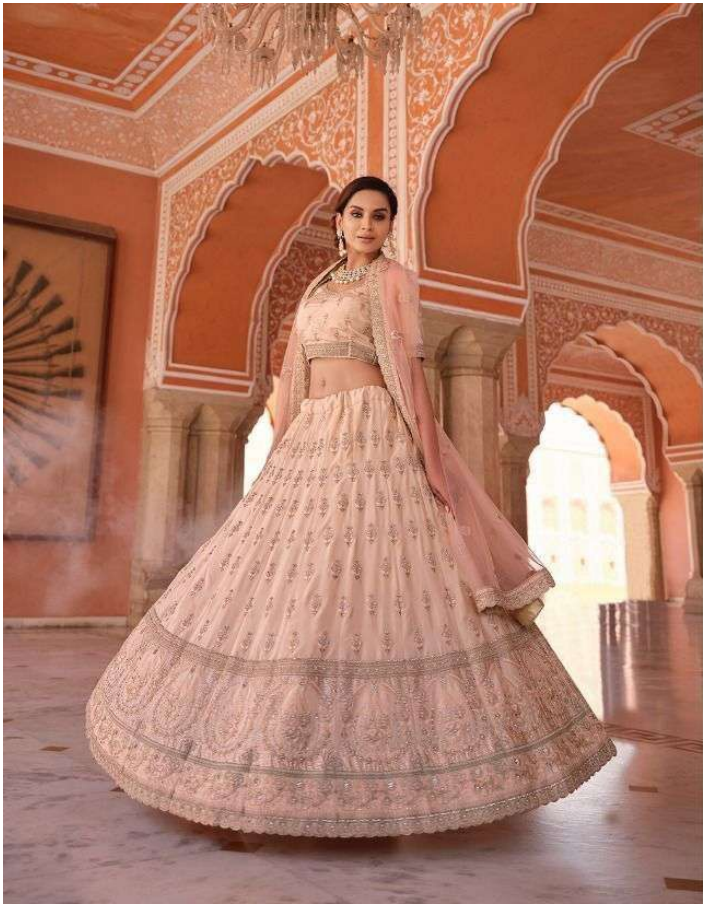

ARYA DESIGNS

THIS SEASON LOOK UP WITH SOME TRULY INSPIRING & ELEGANTLY
8903