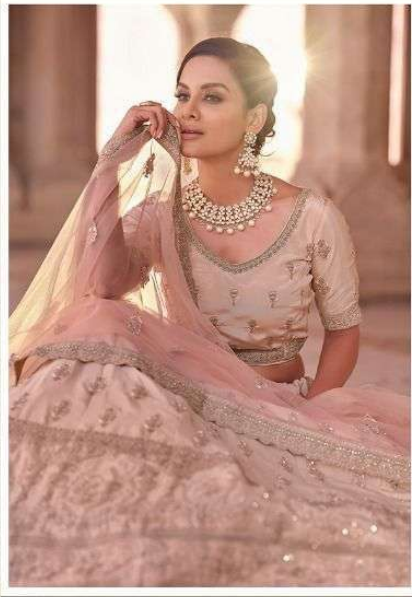

ARYA DESIGNS

THIS SEASON LOOK UP WITH SOME TRULY INSPIRING & ELEGANTLY
8905

ARYA DESIGNS

THIS SEASON LOOK UP WITH SOME TRULY INSPIRING & ELEGANTLY
8906

8901

8902

8903

8904

8905

8906

ARYA DESIGNS

THIS SEASON LOOK UP WITH SOME TRULY INSPIRING & ELEGANTLY
8903

ARYA DESIGNS

EUPHORIA
VOL- 8

SKU	MAIN COLOR	BLOUSE FABRICS	LEHANGA FABRICS	DUPATTA FABRICS	SIZE SEMI STITCHED	WORK	PRICE
8901	RAMA GREEN	SATIN	SATIN	SOFE NET	UPTO 42 INCHES BUST & WAIST	DORI, THREAD, ZARKAN	6145/- (FLAT) + 5 (GST) + SHIPPING
8902	PISTA GREEN	SATIN	SATIN	SOFE NET	UPTO 42 INCHES BUST & WAIST	SEQUINS, ZARKAN	5810/- (FLAT) + 5 (GST) + SHIPPING
8903	PEACH	CREPE	CREPE	SOFE NET	UPTO 42 INCHES BUST & WAIST	THREAD, ZARKAN	5585/- (FLAT) + 5 (GST) + SHIPPING
8904	OFF WHITE	GEORGETTE	GEORGETTE	SOFE NET	UPTO 42 INCHES BUST & WAIST	SEQUINS, THREAD, FOIL	5030/- (FLAT) + 5 (GST) + SHIPPING
8905	WINE	CREPE	CREPE	SOFE NET	UPTO 42 INCHES BUST & WAIST	THREAD, DORI, ZARKAN	5030/- (FLAT) + 5 (GST) + SHIPPING
8906	OFF WHITE	GEORGETTE	GEORGETTE	SOFE NET	UPTO 42 INCHES BUST & WAIST	SEQUINS, THREAD	4695/- (FLAT) + 5 (GST) + SHIPPING