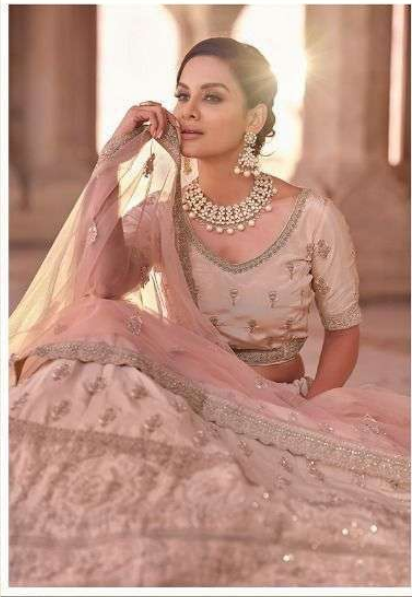

ARYA DESIGNS

THIS SEASON LOOK UP WITH SOME TRULY INSPIRING & ELEGANTLY
8905

ARYA DESIGNS

THIS SEASON LOOK UP WITH SOME TRULY INSPIRING & ELEGANTLY
8906

8901

8902

8903

8904

8905

8906

15
ARYA DESIGNS

THIS SEASON LOOK UP WITH SOME TRULY INSPIRING & ELEGANTLY
8903

ARYA DESIGNS

EUPHORIA
VOL- 8

SKU	MAIN COLOR	BLOUSE FABRICS	LEHANGA FABRICS	DUPATTA FABRICS	SIZE SEMI STITCHED	WORK	PRICE
8901	RAMA GREEN	SATIN	SATIN	SOFE NET	UPTO 42 INCHES BUST & WAIST	DORI, THREAD, ZARKAN	6145/- (FLAT) + 5 (GST) + SHIPPING
8902	PISTA GREEN	SATIN	SATIN	SOFE NET	UPTO 42 INCHES BUST & WAIST	SEQUINS, ZARKAN	5810/- (FLAT) + 5 (GST) + SHIPPING
8903	PEACH	CREPE	CREPE	SOFE NET	UPTO 42 INCHES BUST & WAIST	THREAD, ZARKAN	5585/- (FLAT) + 5 (GST) + SHIPPING
8904	OFF WHITE	GEORGETTE	GEORGETTE	SOFE NET	UPTO 42 INCHES BUST & WAIST	SEQUINS, THREAD, FOIL	5030/- (FLAT) + 5 (GST) + SHIPPING
8905	WINE	CREPE	CREPE	SOFE NET	UPTO 42 INCHES BUST & WAIST	THREAD, DORI, ZARKAN	5030/- (FLAT) + 5 (GST) + SHIPPING
8906	OFF WHITE	GEORGETTE	GEORGETTE	SOFE NET	UPTO 42 INCHES BUST & WAIST	SEQUINS, THREAD	4695/- (FLAT) + 5 (GST) + SHIPPING