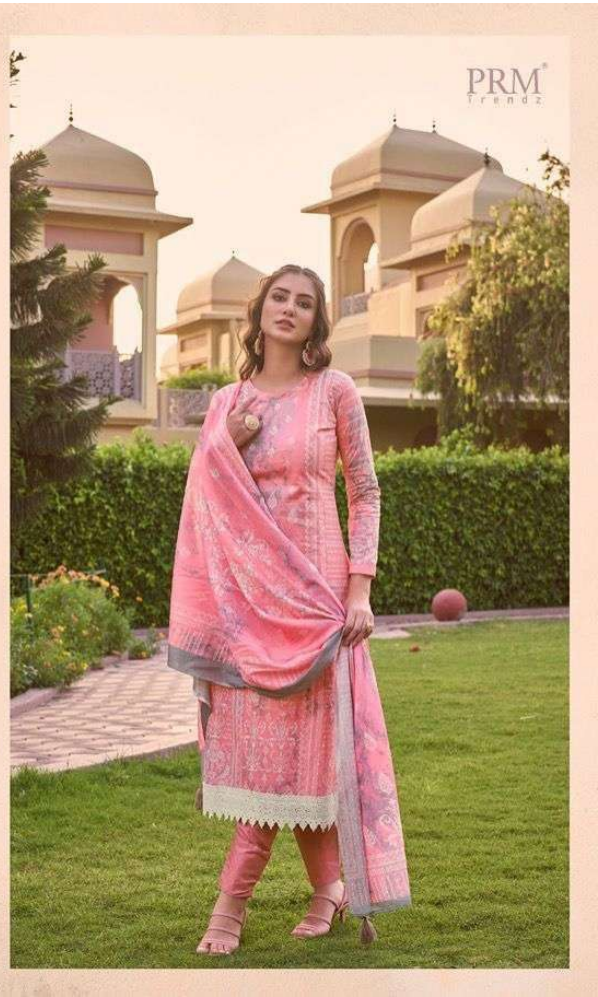

PRM  
TRENDS  
1002

PRM  
TRENDS

1004

PRM  
FRENDS  
1009

PRM  
TRENDS

1001

1002

1003

## Mishri Si Yaadein

**:TOP:**

PURE LAWN WITH COTTON LACE  
WITH DIGITAL PRINT

**:DUPATTA:**

PURE VISCOS MAL COTTON  
WITH DIGITAL PRINT

**:BOTTOM:**

PURE COTTON SOLID