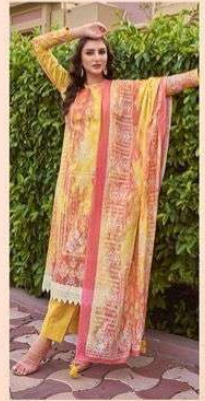

1006

1007

1008

1004

1005

1009

PRM
Trendz

1010

PRM[®]
Trendz

Mishri Si Yaadein

:TOP:

PURE LAWN WITH COTTON LACE
WITH DIGITAL PRINT

:DUPATTA:

PURE VISCOSE MAL COTTON
WITH DIGITAL PRINT

:BOTTOM:

PURE COTTON SOLID