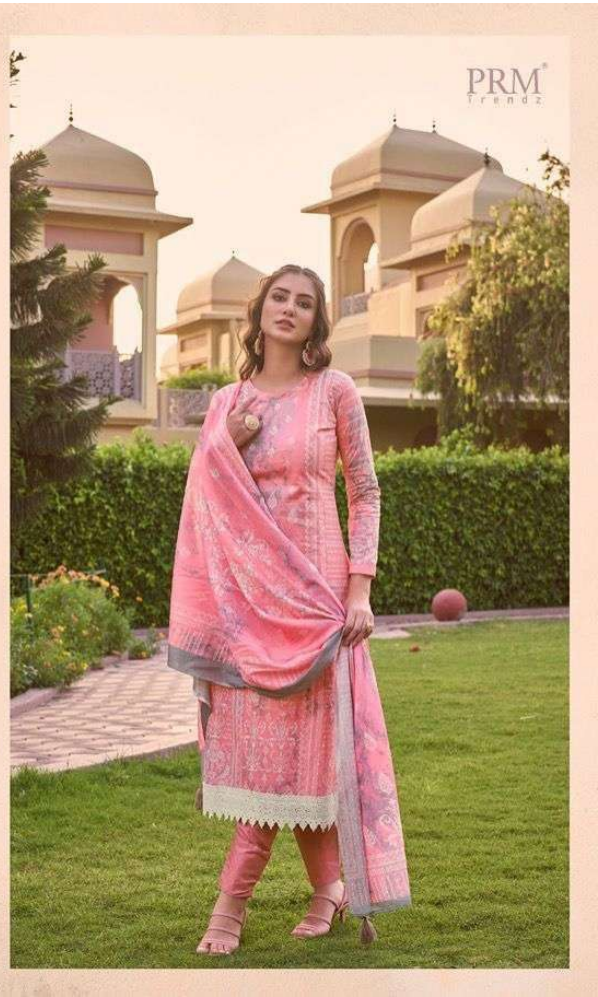

PRM
TRENDS
1002

PRM
TRENDS

1004

PRM
FRENDS
1009

PRM
TRENDS

1001

1002

1003

PRM[®]
Trendz

Mishri Si Yaadein

:TOP:

PURE LAWN WITH COTTON LACE
WITH DIGITAL PRINT

:DUPATTA:

PURE VISCOSE MAL COTTON
WITH DIGITAL PRINT

:BOTTOM:

PURE COTTON SOLID